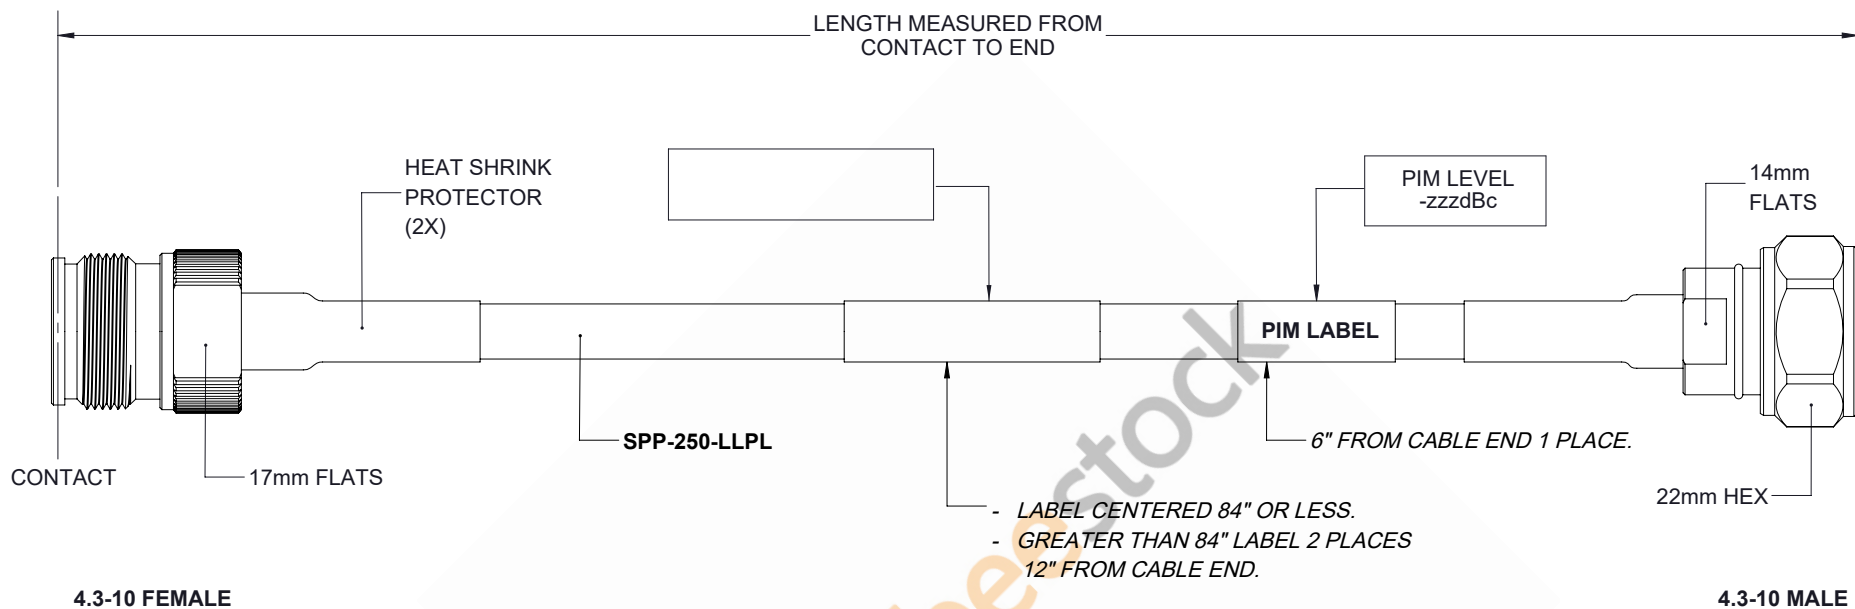

Plenum 4.3-10 Male to 4.3-10 Female Low PIM Cable 48 Inch Length Using SPP-250-LLPL Coax Using Times Microwave Parts

REVISIONS			
REV.	DESCRIPTION	DATE	APPROVED
A	INITIAL RELEASE	04/09/19	S.ELLIS

UNLESS OTHERWISE SPECIFIED
LEADING DIMENSIONS ARE INCHES
DIMENSIONS IN [] ARE MILLIMETERS

TOLERANCES:

.X±.2	[5.08]	FRACTIONS	
.XX±.01	[.25]		± 1/32
.XXX±.005	[.13]	ANGLES	± 1°

ALL DIMENSIONS SHOWN
ARE FOR REFERENCE ONLY.

THIRD-ANGLE PROJECTION

ebeestock

8TH FLOOR, BUILDING 1,
YONGFU SCIENCE AND TECHNOLOGY
CENTER INDUSTRIAL PARK, NANZHA DISTRICT
5, HUMEN, 523900, DONGGUAN, GUANGDONG, CHINA