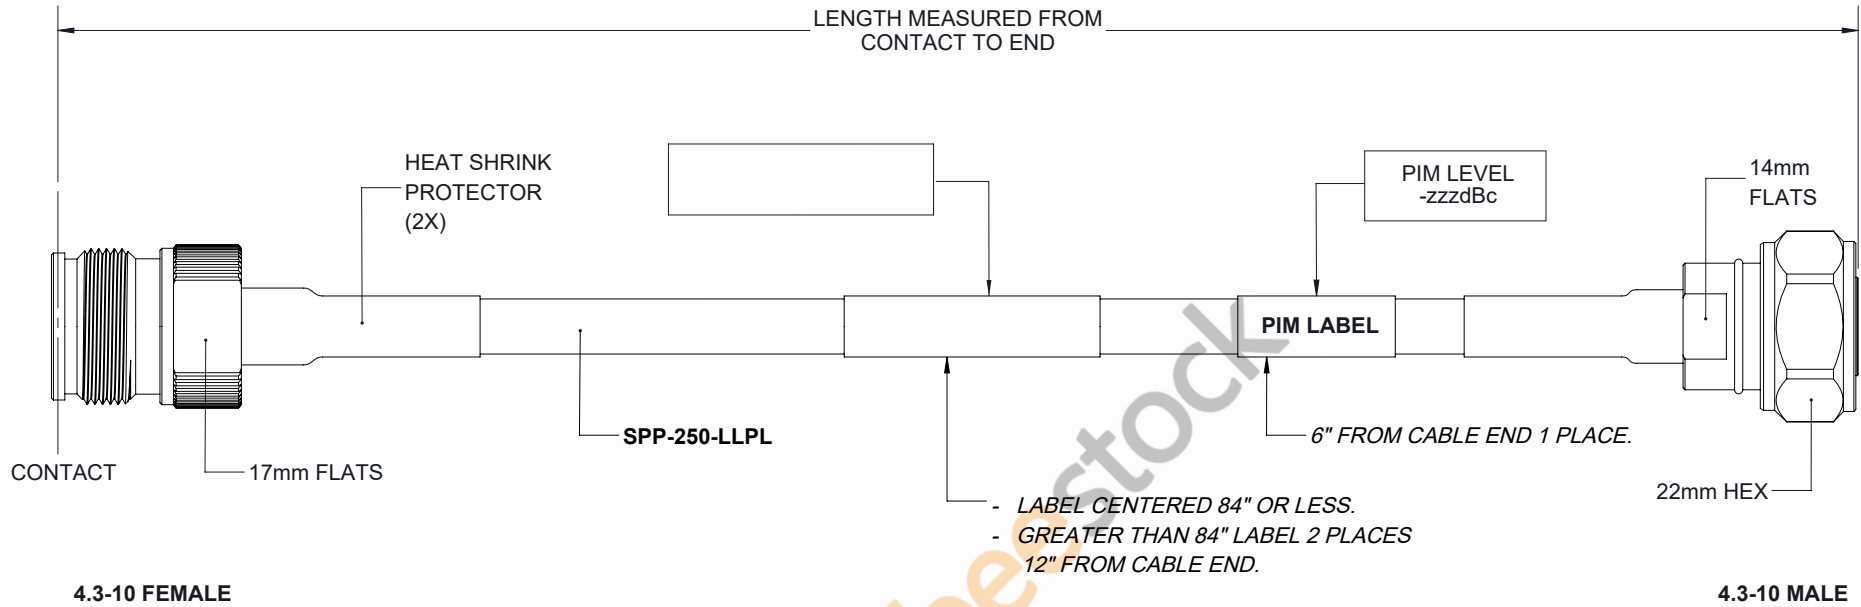

Plenum 4.3-10 Male to 4.3-10 Female Low PIM Cable 60 Inch Length Using SPP-250-LLPL Coax Using Times Microwave Parts

REVISIONS			
REV.	DESCRIPTION	DATE	APPROVED
A	INITIAL RELEASE	04/09/19	S.ELLIS

UNLESS OTHERWISE SPECIFIED
LEADING DIMENSIONS ARE INCHES
DIMENSIONS IN [] ARE MILLIMETERS

TOLERANCES:

.X±.2	[5.08]	FRACTIONS	
.XX±.01	[.25]		± 1/32
.XXX±.005	[.13]	ANGLES	± 1°

ALL DIMENSIONS SHOWN
ARE FOR REFERENCE ONLY.

8TH FLOOR, BUILDING 1,
YONGFU SCIENCE AND TECHNOLOGY
CENTER INDUSTRIAL PARK, NANZHA DISTRICT
5, HUMEN, 523900, DONGGUAN, GUANGDONG, CHINA