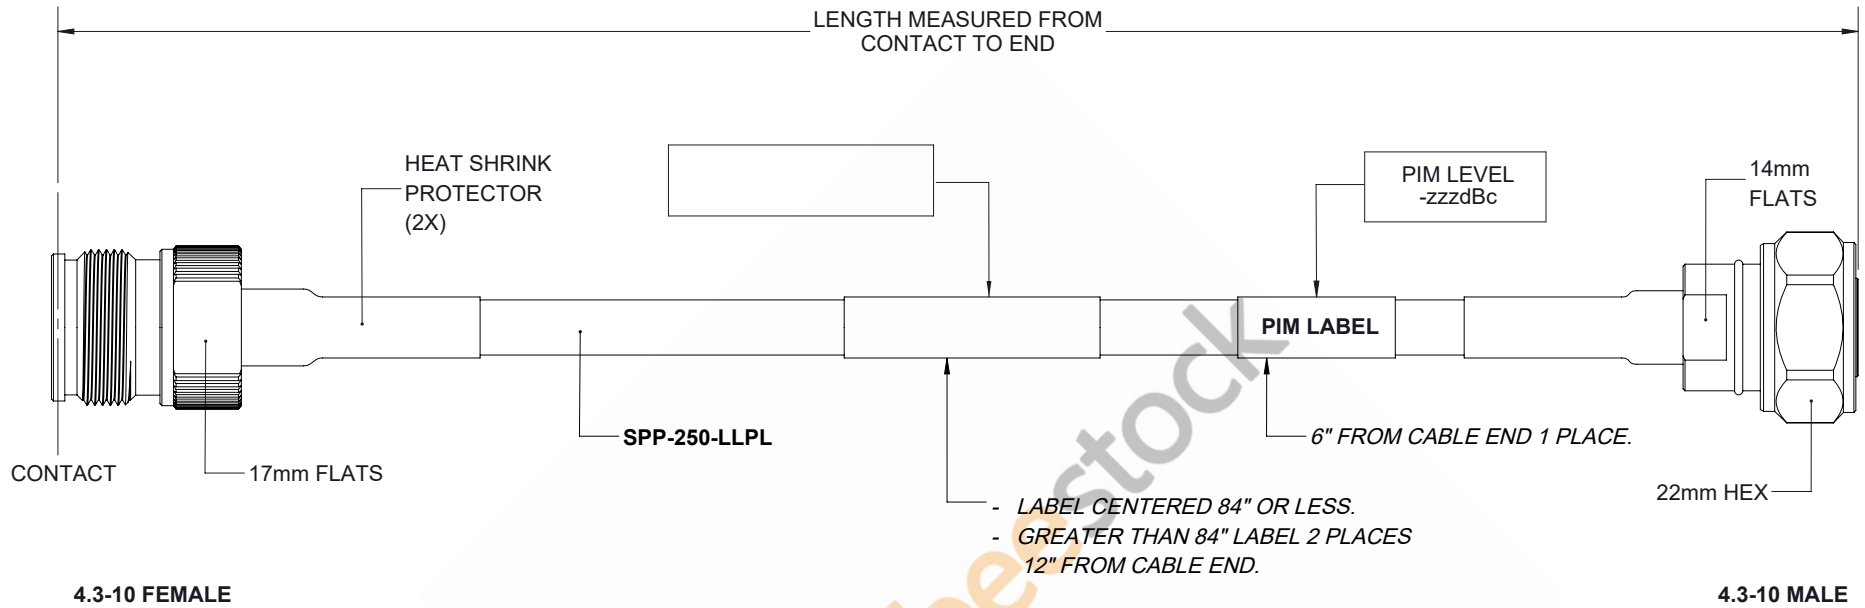

Plenum 4.3-10 Male to 4.3-10 Female Low PIM Cable 50 cm Length Using SPP-250-LLPL Coax Using Times Microwave Parts

REVISIONS			
REV.	DESCRIPTION	DATE	APPROVED
A	INITIAL RELEASE	04/09/19	S.ELLIS

UNLESS OTHERWISE SPECIFIED LEADING DIMENSIONS ARE INCHES DIMENSIONS IN [] ARE MILLIMETERS		8TH FLOOR, BUILDING 1, YONGFU SCIENCE AND TECHNOLOGY CENTER INDUSTRIAL PARK, NANZHA DISTRICT 5, HUMEN, 523900, DONGGUAN, GUANGDONG, CHINA WEBSITE: www.ebeestock.com EMAIL: sales@ebeestock.com		THE INFORMATION AND DESIGN IN THIS DOCUMENT IS THE PROPERTY OF EBEESTOCK CORPORATION. ALL RIGHTS RESERVED.		
TOLERANCES: .X±.2 [5.08] FRACTIONS ± 1/32 .XX±.01 [.25] ANGLES ± 1° .XXX±.005 [.13]				SHEET 1 OF 1		
ALL DIMENSIONS SHOWN ARE FOR REFERENCE ONLY.		SCALE N/A				
THIRD-ANGLE PROJECTION 		SIZE A	CAGE 53919	DRAWN BY K.DANG	PART NUMBER ET14602	REV A