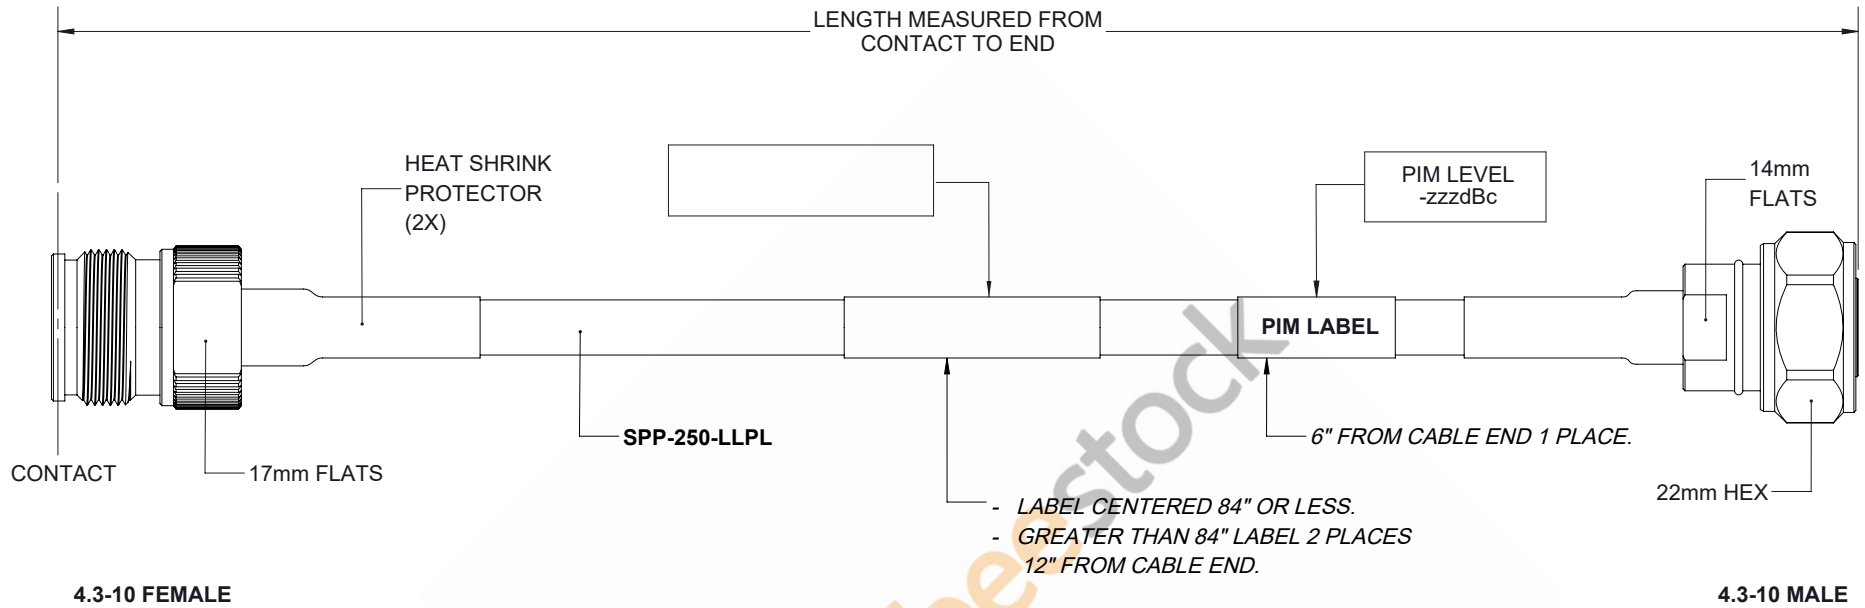

# Plenum 4.3-10 Male to 4.3-10 Female Low PIM Cable 100 cm Length Using SPP-250-LLPL Coax Using Times Microwave Parts

REVISIONS			
REV.	DESCRIPTION	DATE	APPROVED
A	INITIAL RELEASE	04/09/19	S.ELLIS

UNLESS OTHERWISE SPECIFIED  
LEADING DIMENSIONS ARE INCHES  
DIMENSIONS IN [ ] ARE MILLIMETERS

TOLERANCES:	
.X±.2 [5.08]	FRACTIONS ± 1/32
.XX±.01 [.25]	ANGLES ± 1°
.XXX±.005 [.13]	

ALL DIMENSIONS SHOWN  
ARE FOR REFERENCE ONLY.

8TH FLOOR, BUILDING 1,  
YONGFU SCIENCE AND TECHNOLOGY  
CENTER INDUSTRIAL PARK, NANZHA DISTRICT  
5, HUMEN, 523900, DONGGUAN, GUANGDONG, CHINA

SHEET 1 OF 1

SCALE N/A

SIZE	CAGE	DRAWN BY	PART NUMBER	REV
A	53919	K.DANG	ET14603	A

THESE COMMODITIES, TECHNOLOGY OR SOFTWARE WERE EXPORTED FROM THE UNITED STATES IN ACCORDANCE WITH THE EXPORT ADMINISTRATION REGULATIONS. DIVERSION CONTRARY TO U.S. LAW PROHIBITED.