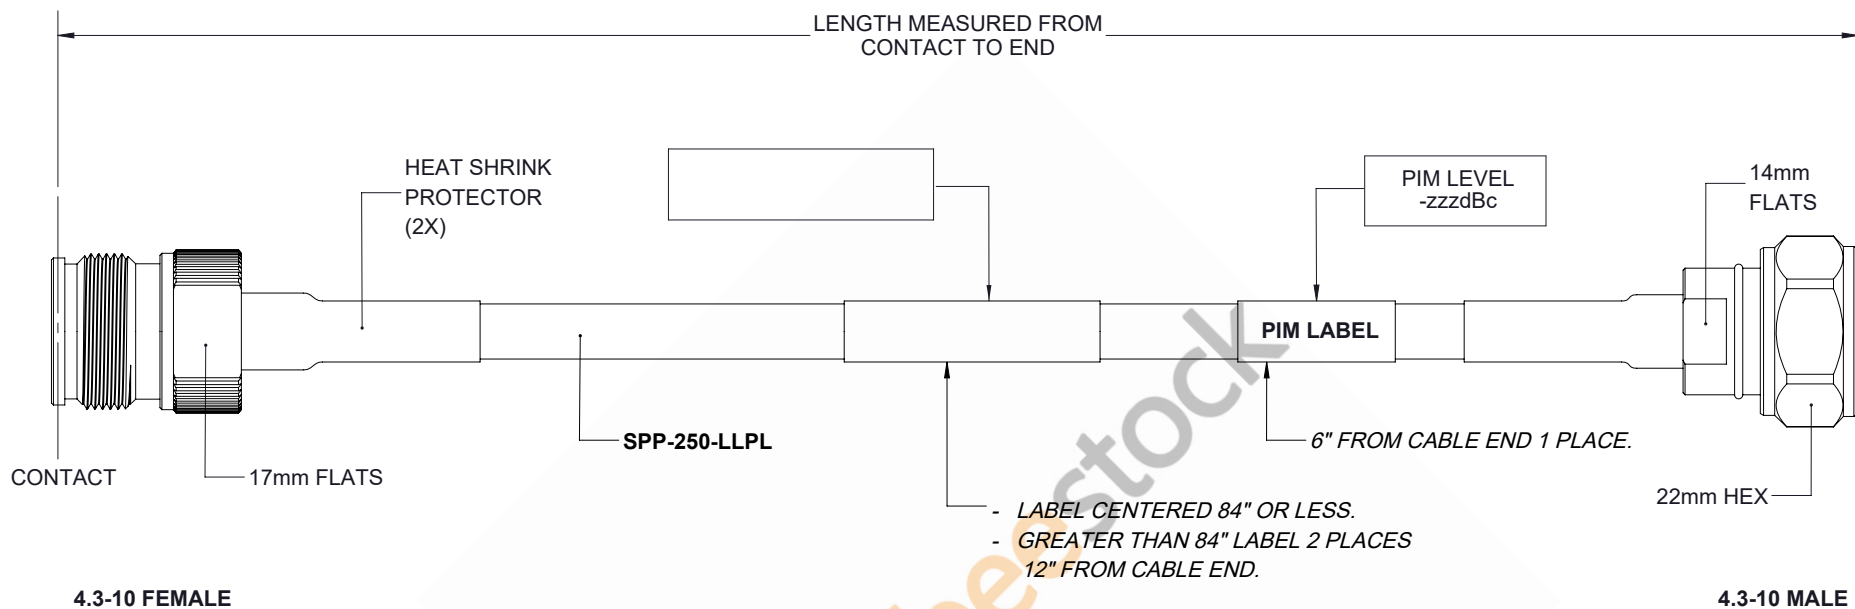

# Plenum 4.3-10 Male to 4.3-10 Female Low PIM Cable 200 cm Length Using SPP-250-LLPL Coax Using Times Microwave Parts

REVISIONS			
REV.	DESCRIPTION	DATE	APPROVED
A	INITIAL RELEASE	04/09/19	S.ELLIS

THESE COMMODITIES, TECHNOLOGY OR SOFTWARE WERE EXPORTED FROM THE UNITED STATES IN ACCORDANCE WITH THE EXPORT ADMINISTRATION REGULATIONS. DIVERSION CONTRARY TO U.S. LAW PROHIBITED.

UNLESS OTHERWISE SPECIFIED LEADING DIMENSIONS ARE INCHES DIMENSIONS IN [ ] ARE MILLIMETERS <b>TOLERANCES:</b> .X±.2 [5.08]      FRACTIONS ± 1/32 .XX±.01 [.25]      ANGLES ± 1° .XXX±.005 [.13]				THE INFORMATION AND DESIGN IN THIS DOCUMENT IS THE PROPERTY OF EBEESTOCK CORPORATION. ALL RIGHTS RESERVED.	
ALL DIMENSIONS SHOWN ARE FOR REFERENCE ONLY. THIRD-ANGLE PROJECTION		8TH FLOOR, BUILDING 1, YONGFU SCIENCE AND TECHNOLOGY CENTER INDUSTRIAL PARK, NANZHA DISTRICT 5, HUMEN, 523900, DONGGUAN, GUANGDONG, CHINA WEBSITE: <a href="http://www.ebeestock.com">www.ebeestock.com</a> EMAIL: <a href="mailto:sales@ebeestock.com">sales@ebeestock.com</a>		SHEET 1 OF 1 SCALE N/A	
SIZE	CAGE	DRAWN BY	PART NUMBER	REV	
A	53919	K.DANG	ET14605	A	