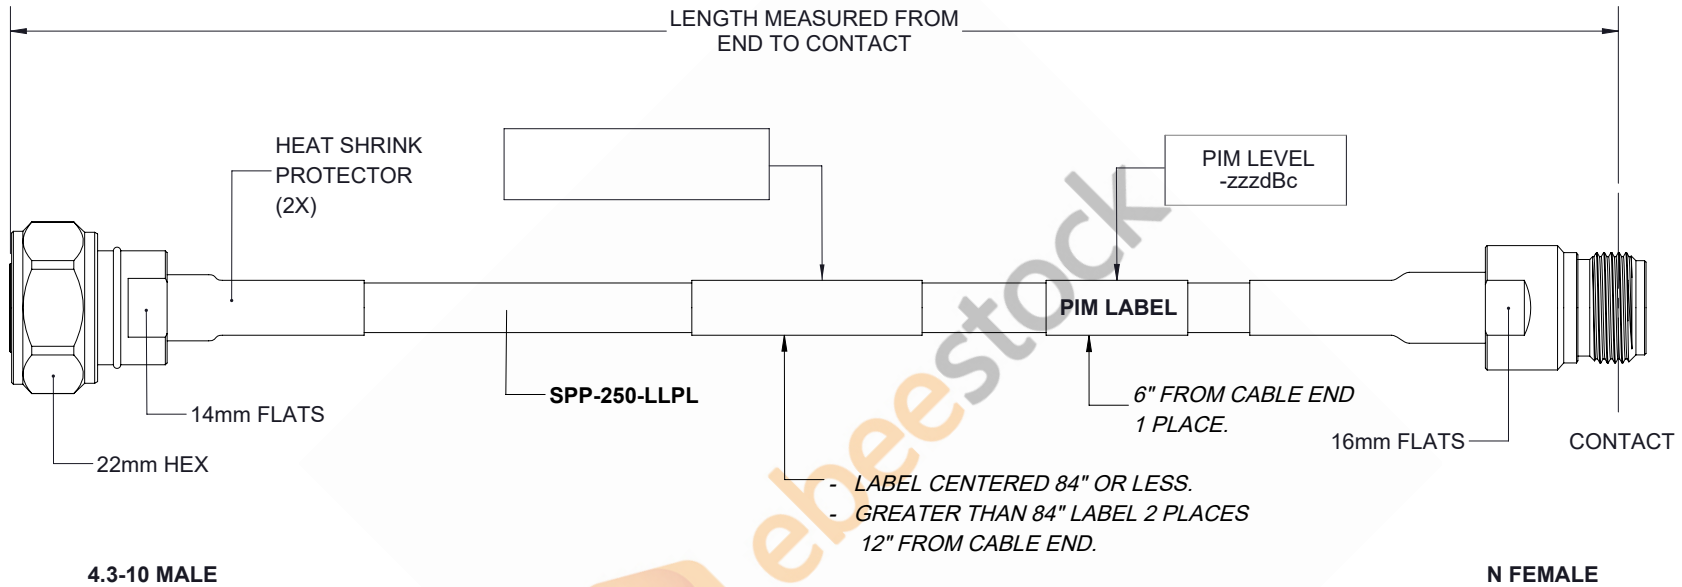

Plenum 4.3-10 Male to N Female Low PIM Cable 36 Inch Length Using SPP-250-LLPL Coax Using Times Microwave Parts

REVISIONS			
REV.	DESCRIPTION	DATE	APPROVED
A	INITIAL RELEASE	04/09/19	S.ELLIS

THESE COMMODITIES, TECHNOLOGY OR SOFTWARE WERE EXPORTED FROM THE UNITED STATES IN ACCORDANCE WITH THE EXPORT ADMINISTRATION REGULATIONS. DIVERSION CONTRARY TO U.S. LAW PROHIBITED.

UNLESS OTHERWISE SPECIFIED LEADING DIMENSIONS ARE INCHES DIMENSIONS IN [] ARE MILLIMETERS		<p>8TH FLOOR, BUILDING 1, YONGFU SCIENCE AND TECHNOLOGY CENTER INDUSTRIAL PARK, NANZHA DISTRICT 5, HUMEN, 523900, DONGGUAN, GUANGDONG, CHINA</p> <p>WEBSITE: www.ebeestock.com EMAIL: sales@ebeestock.com</p>		THE INFORMATION AND DESIGN IN THIS DOCUMENT IS THE PROPERTY OF EBEESTOCK CORPORATION. ALL RIGHTS RESERVED.	
TOLERANCES: .X=± 2 [5.08] FRACTIONS ± 1/32 .XX=± 01 [.25] ANGLES ± 1° .XXX=± .005 [.13]				SHEET 1 OF 1	
ALL DIMENSIONS SHOWN ARE FOR REFERENCE ONLY.		SCALE N/A			
THIRD-ANGLE PROJECTION		SIZE A	CAGE 53919	DRAWN BY K.DANG	PART NUMBER ET14698
				REV A	