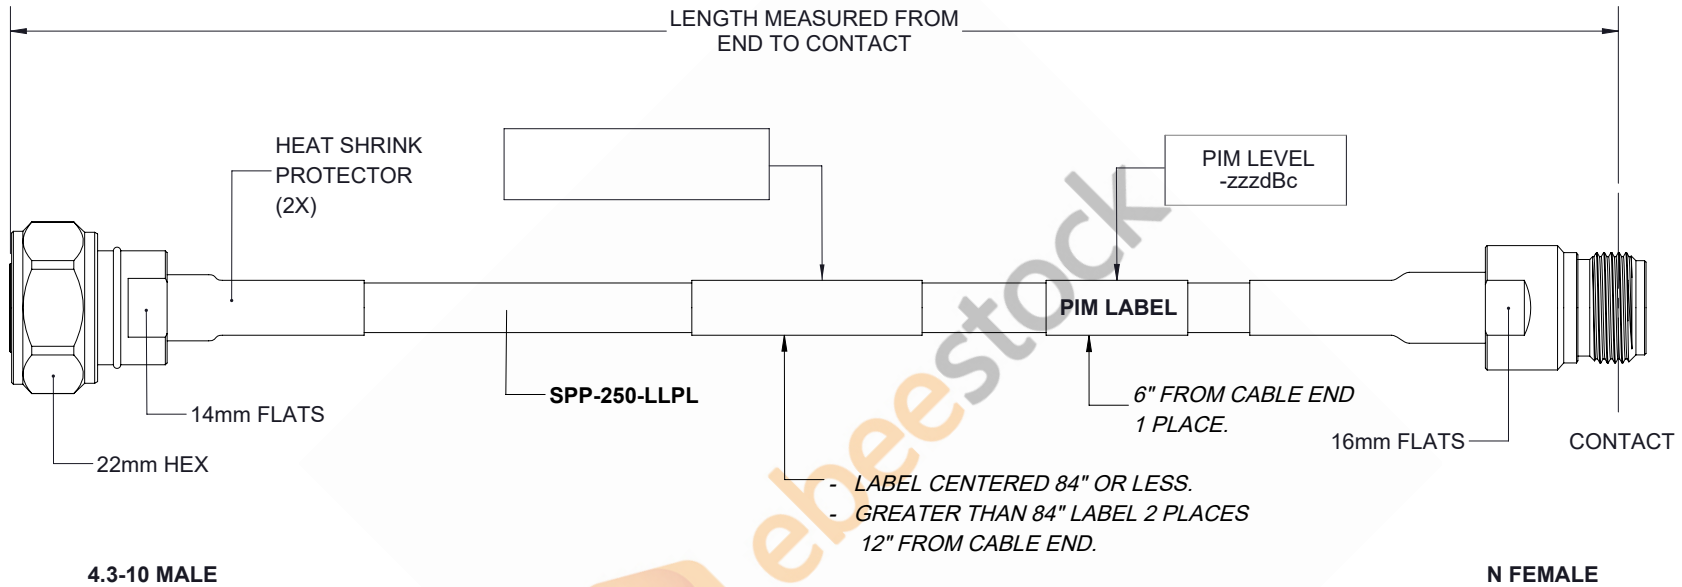

Plenum 4.3-10 Male to N Female Low PIM Cable 60 Inch Length Using SPP-250-LLPL Coax Using Times Microwave Parts

REVISIONS			
REV.	DESCRIPTION	DATE	APPROVED
A	INITIAL RELEASE	04/09/19	S.ELLIS

THESE COMMODITIES, TECHNOLOGY OR SOFTWARE WERE EXPORTED FROM THE UNITED STATES IN ACCORDANCE WITH THE EXPORT ADMINISTRATION REGULATIONS. DIVERSION CONTRARY TO U.S. LAW PROHIBITED.

UNLESS OTHERWISE SPECIFIED LEADING DIMENSIONS ARE INCHES DIMENSIONS IN [] ARE MILLIMETERS		 8TH FLOOR, BUILDING 1, YONGFU SCIENCE AND TECHNOLOGY CENTER INDUSTRIAL PARK, NANZHA DISTRICT 5, HUMEN, 523900, DONGGUAN, GUANGDONG, CHINA WEBSITE: www.ebeestock.com EMAIL: sales@ebeestock.com		THE INFORMATION AND DESIGN IN THIS DOCUMENT IS THE PROPERTY OF EBEESTOCK CORPORATION. ALL RIGHTS RESERVED.		
TOLERANCES: .X=± 2 [5.08] FRACTIONS ± 1/32 .XX=± 01 [.25] ANGLES ± 1° .XXX=± .005 [.13]				SHEET 1 OF 1		
ALL DIMENSIONS SHOWN ARE FOR REFERENCE ONLY.		SCALE N/A				
THIRD-ANGLE PROJECTION 		SIZE A	CAGE 53919	DRAWN BY K.DANG	PART NUMBER ET14700	REV A