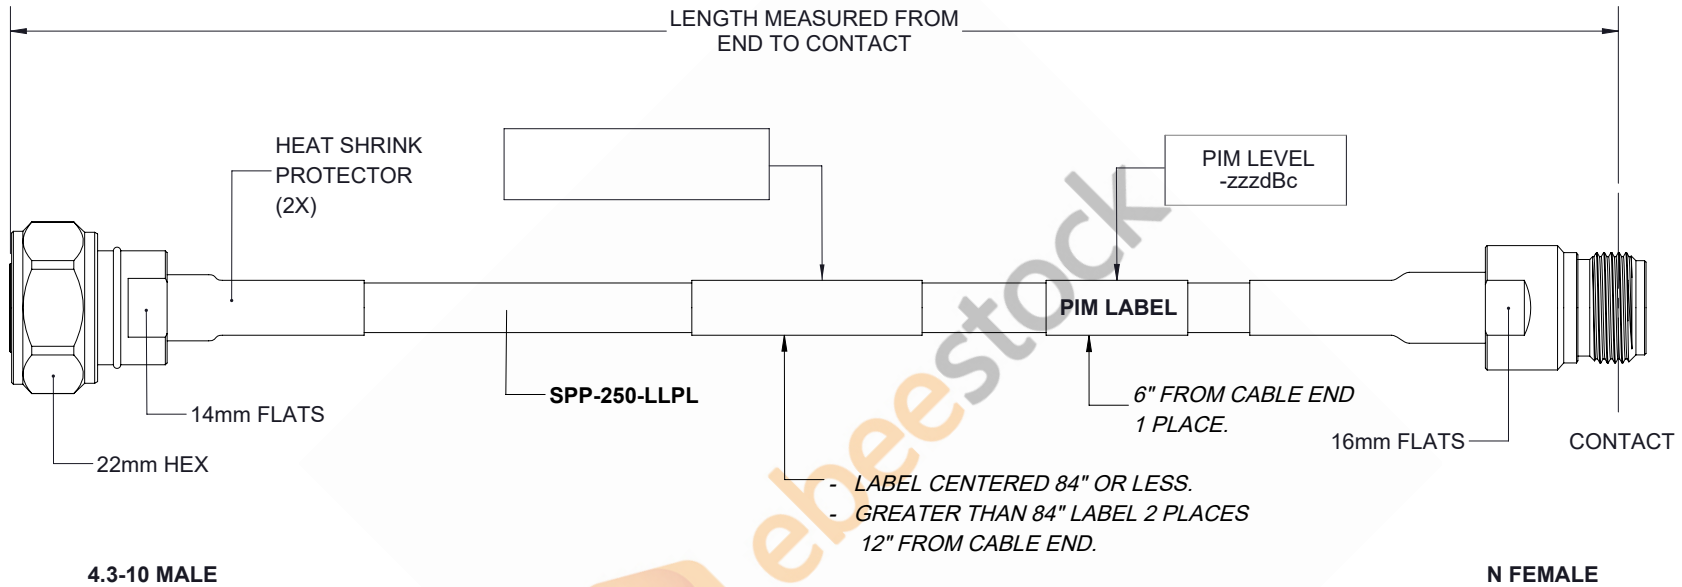

Plenum 4.3-10 Male to N Female Low PIM Cable 50 cm Length Using SPP-250-LLPL Coax Using Times Microwave Parts

REVISIONS			
REV.	DESCRIPTION	DATE	APPROVED
A	INITIAL RELEASE	04/09/19	S.ELLIS

THESE COMMODITIES, TECHNOLOGY OR SOFTWARE WERE EXPORTED FROM THE UNITED STATES IN ACCORDANCE WITH THE EXPORT ADMINISTRATION REGULATIONS. DIVERSION CONTRARY TO U.S. LAW PROHIBITED.

UNLESS OTHERWISE SPECIFIED LEADING DIMENSIONS ARE INCHES DIMENSIONS IN [] ARE MILLIMETERS		ebeestock 8TH FLOOR, BUILDING 1, YONGFU SCIENCE AND TECHNOLOGY CENTER INDUSTRIAL PARK, NANZHA DISTRICT 5.HUMEN,523900,DONGGUAN, GUANGDONG, CHINA WEBSITE: www.ebeestock.com EMAIL: sales@ebeestock.com		THE INFORMATION AND DESIGN IN THIS DOCUMENT IS THE PROPERTY OF EBEESTOCK CORPORATION. ALL RIGHTS RESERVED.				
TOLERANCES: .X=± 2 [5.08] FRACTIONS ± 1/32 .XX=± 01 [.25] ANGLES ± 1° .XXX=± .005 [.13]				SHEET 1 OF 1 SCALE N/A				
ALL DIMENSIONS SHOWN ARE FOR REFERENCE ONLY.		THIRD-ANGLE PROJECTION		SIZE A	CAGE 53919	DRAWN BY K.DANG	PART NUMBER ET14701	REV A