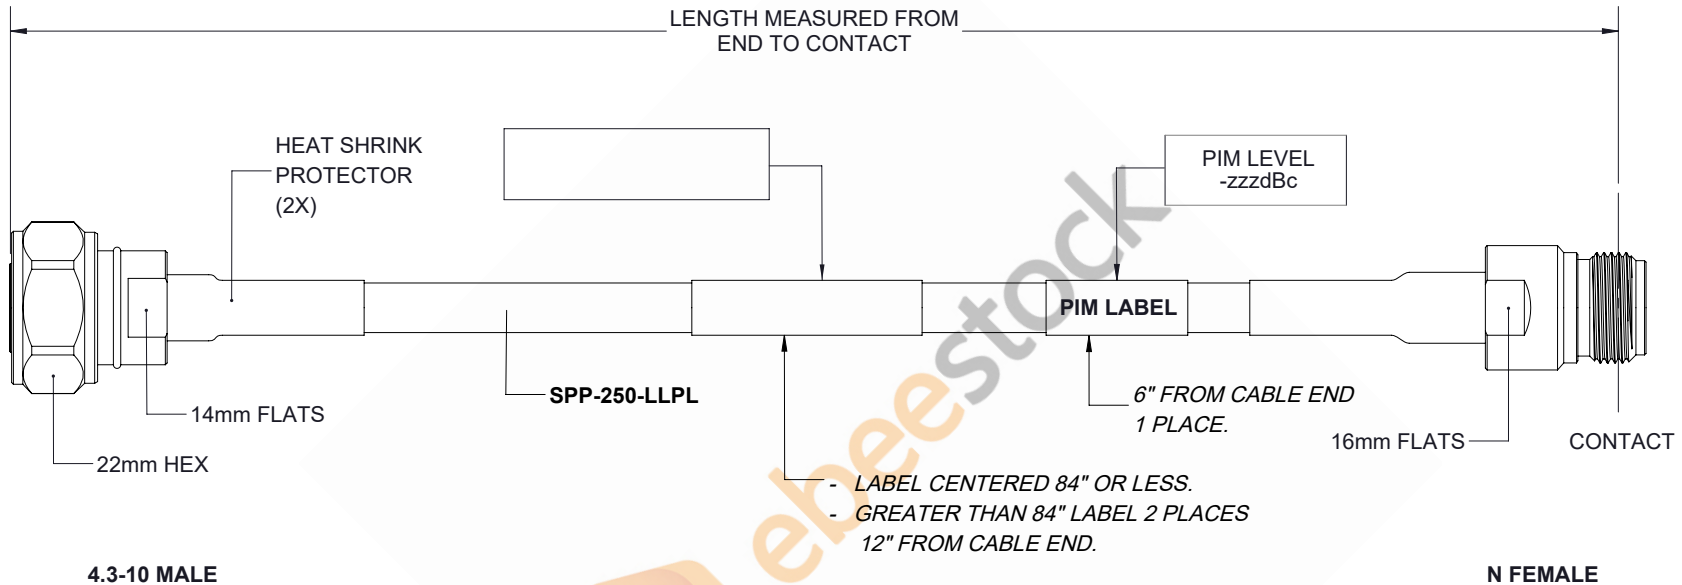

Plenum 4.3-10 Male to N Female Low PIM Cable 200 cm Length Using SPP-250-LLPL Coax Using Times Microwave Parts

REVISIONS			
REV.	DESCRIPTION	DATE	APPROVED
A	INITIAL RELEASE	04/09/19	S.ELLIS

THESE COMMODITIES, TECHNOLOGY OR SOFTWARE WERE EXPORTED FROM THE UNITED STATES IN ACCORDANCE WITH THE EXPORT ADMINISTRATION REGULATIONS. DIVERSION CONTRARY TO U.S. LAW PROHIBITED.

UNLESS OTHERWISE SPECIFIED LEADING DIMENSIONS ARE INCHES DIMENSIONS IN [] ARE MILLIMETERS		ebeestock 8TH FLOOR, BUILDING 1, YONGFU SCIENCE AND TECHNOLOGY CENTER INDUSTRIAL PARK, NANZHA DISTRICT 5.HUMEN,523900,DONGGUAN, GUANGDONG, CHINA WEBSITE: www.ebeestock.com EMAIL: sales@ebeestock.com		THE INFORMATION AND DESIGN IN THIS DOCUMENT IS THE PROPERTY OF EBEESTOCK CORPORATION. ALL RIGHTS RESERVED.		
TOLERANCES: .X=± 2 [5.08] FRACTIONS ± 1/32 .XX=± 01 [.25] ANGLES ± 1° .XXX=± .005 [.13]				SHEET 1 OF 1		
ALL DIMENSIONS SHOWN ARE FOR REFERENCE ONLY.		SCALE N/A				
THIRD-ANGLE PROJECTION 		SIZE A	CAGE 53919	DRAWN BY K.DANG	PART NUMBER ET14704	REV A