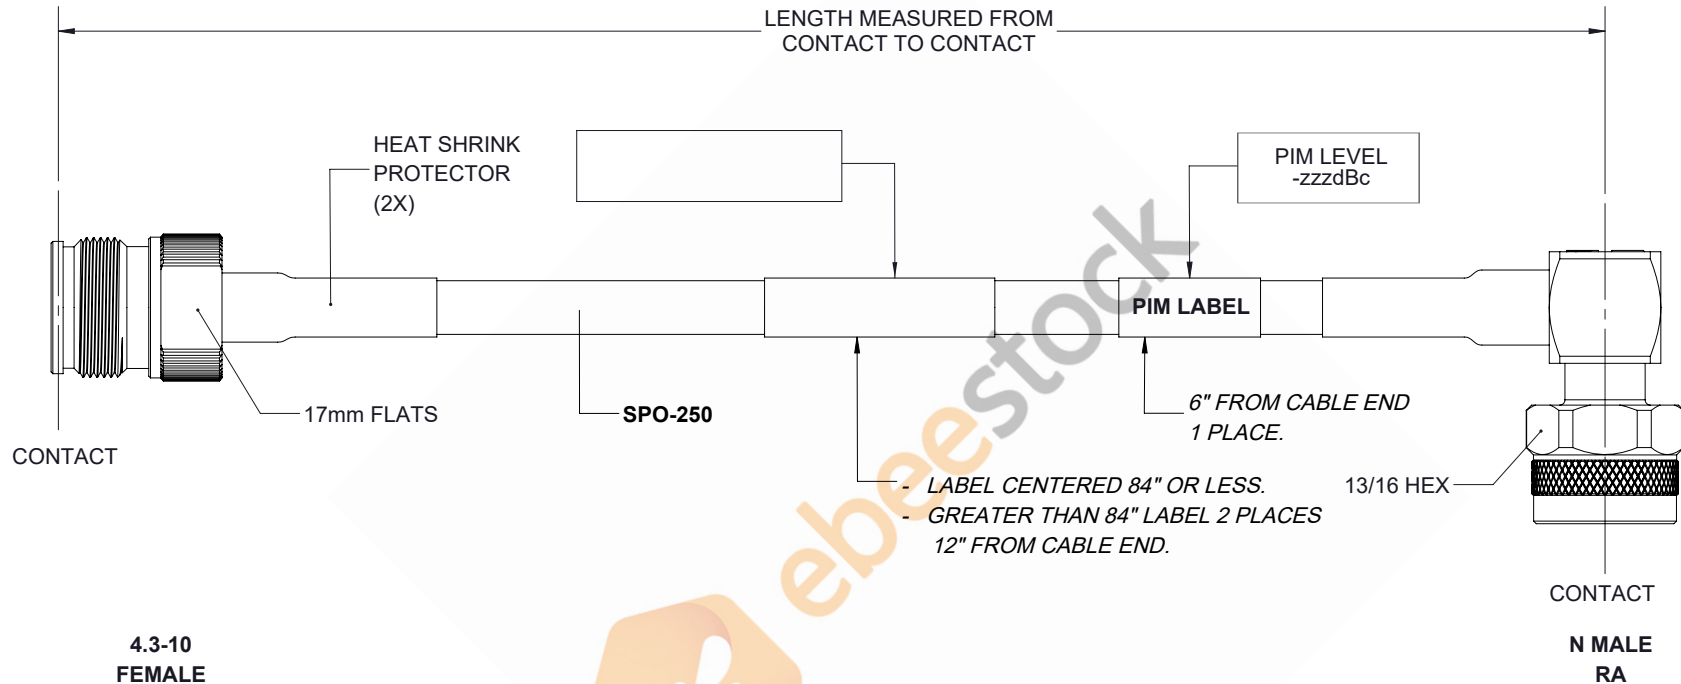

Outdoor Rated 4.3-10 Female to N Male Right Angle Low PIM Cable 12 Inch Length Using SPO-250 Coax Using Times Microwave Parts

REVISIONS			
REV.	DESCRIPTION	DATE	APPROVED
A	INITIAL RELEASE	04/09/19	S.ELLIS

UNLESS OTHERWISE SPECIFIED LEADING DIMENSIONS ARE INCHES DIMENSIONS IN [] ARE MILLIMETERS		<p>8TH FLOOR, BUILDING 1, YONGFU SCIENCE AND TECHNOLOGY CENTER INDUSTRIAL PARK, NANZHA DISTRICT 5, HUMEN, 523900, DONGGUAN, GUANGDONG, CHINA</p> <p>WEBSITE: www.ebeestock.com EMAIL: sales@ebeestock.com</p>		THE INFORMATION AND DESIGN IN THIS DOCUMENT IS THE PROPERTY OF EBEESTOCK CORPORATION. ALL RIGHTS RESERVED.	
TOLERANCES: .X \pm .2 [5.08] FRACTIONS \pm 1/32 .XX \pm .01 [.25] ANGLES \pm 1° .XXX \pm .005 [.13]				SHEET 1 OF 1	
ALL DIMENSIONS SHOWN ARE FOR REFERENCE ONLY.		SCALE N/A			
THIRD-ANGLE PROJECTION		SIZE A	CAGE 53919	DRAWN BY K.DANG	PART NUMBER ET14939
				REV A	