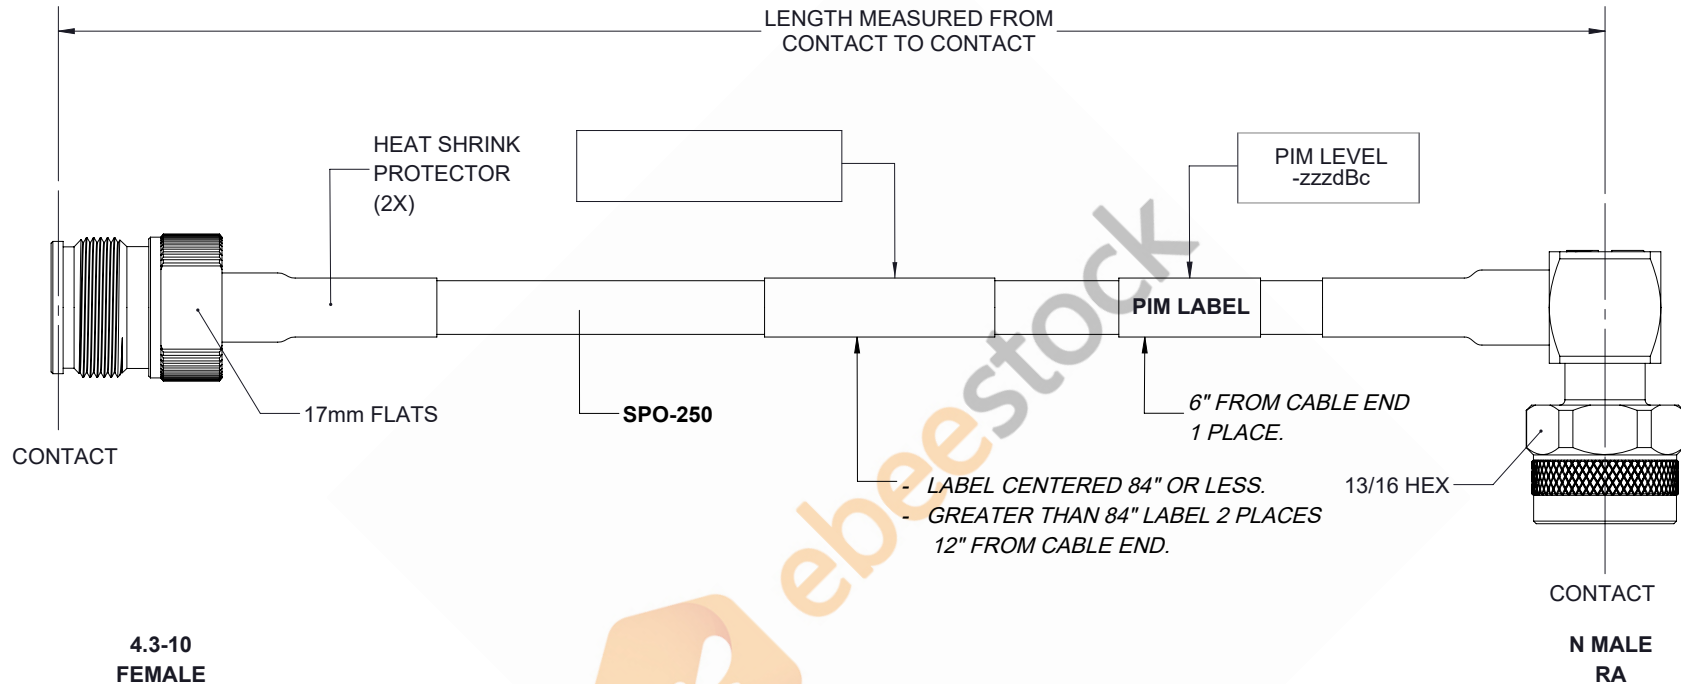

# Outdoor Rated 4.3-10 Female to N Male Right Angle Low PIM Cable 24 Inch Length Using SPO-250 Coax Using Times Microwave Parts

REVISIONS			
REV.	DESCRIPTION	DATE	APPROVED
A	INITIAL RELEASE	04/09/19	S.ELLIS

UNLESS OTHERWISE SPECIFIED LEADING DIMENSIONS ARE INCHES DIMENSIONS IN [ ] ARE MILLIMETERS <b>TOLERANCES:</b> .X±.2 [ 5.08]      FRACTIONS .XX±.01 [ .25]      ± 1/32 .XXX±.005 [ .13]      ANGLES ± 1° ALL DIMENSIONS SHOWN ARE FOR REFERENCE ONLY. THIRD-ANGLE PROJECTION		<p>8TH FLOOR, BUILDING 1,                  YONGFU SCIENCE AND TECHNOLOGY                  CENTER INDUSTRIAL PARK, NANZHA DISTRICT                  5, HUMEN, 523900, DONGGUAN, GUANGDONG, CHINA</p> WEBSITE: <a href="http://www.ebeestock.com">www.ebeestock.com</a> EMAIL: <a href="mailto:sales@ebeestock.com">sales@ebeestock.com</a>		THE INFORMATION AND DESIGN IN THIS DOCUMENT IS THE PROPERTY OF EBEESTOCK CORPORATION. ALL RIGHTS RESERVED. SHEET 1 OF 1 SCALE N/A	
SIZE	CAGE	DRAWN BY	PART NUMBER	REV	
A	53919	K.DANG	ET14940	A	