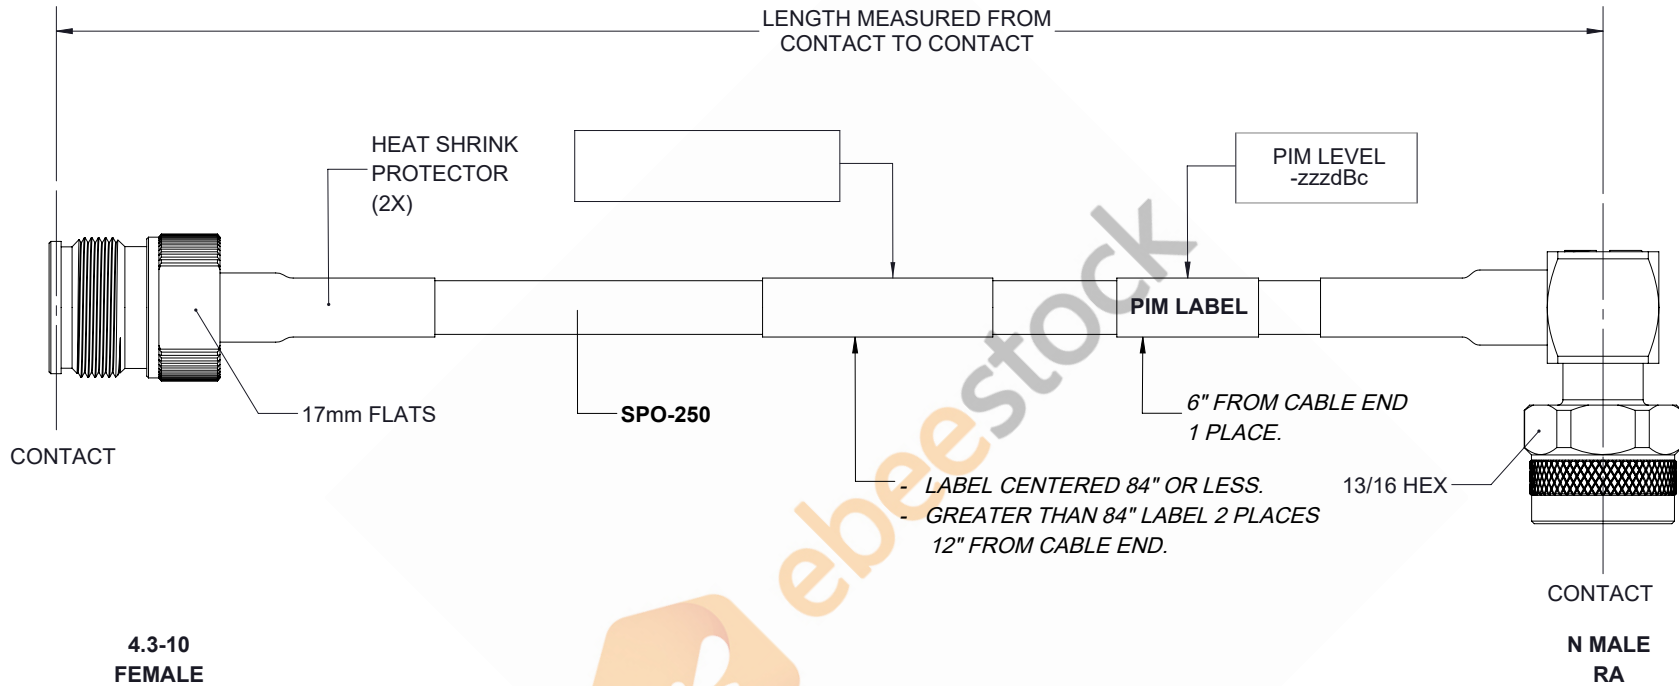

# Outdoor Rated 4.3-10 Female to N Male Right Angle Low PIM Cable 36 Inch Length Using SPO-250 Coax Using Times Microwave Parts

REVISIONS			
REV.	DESCRIPTION	DATE	APPROVED
A	INITIAL RELEASE	04/09/19	S.ELLIS

THESE COMMODITIES, TECHNOLOGY OR SOFTWARE WERE EXPORTED FROM THE UNITED STATES IN ACCORDANCE WITH THE EXPORT ADMINISTRATION REGULATIONS. DIVERSION CONTRARY TO U.S. LAW PROHIBITED.

UNLESS OTHERWISE SPECIFIED LEADING DIMENSIONS ARE INCHES DIMENSIONS IN [ ] ARE MILLIMETERS		 8TH FLOOR, BUILDING 1, YONGFU SCIENCE AND TECHNOLOGY CENTER INDUSTRIAL PARK, NANZHA DISTRICT 5, HUMEN, 523900, DONGGUAN, GUANGDONG, CHINA WEBSITE: <a href="http://www.ebeestock.com">www.ebeestock.com</a> EMAIL: <a href="mailto:sales@ebeestock.com">sales@ebeestock.com</a>		THE INFORMATION AND DESIGN IN THIS DOCUMENT IS THE PROPERTY OF EBEESTOCK CORPORATION. ALL RIGHTS RESERVED.	
TOLERANCES: .X±.2 [5.08] FRACTIONS ± 1/32 .XX±.01 [.25] ANGLES ± 1° .XXX±.005 [.13]				SHEET 1 OF 1	
ALL DIMENSIONS SHOWN ARE FOR REFERENCE ONLY.		SCALE N/A			
THIRD-ANGLE PROJECTION		SIZE A	CAGE 53919	DRAWN BY K.DANG	PART NUMBER ET14941
				REV A	