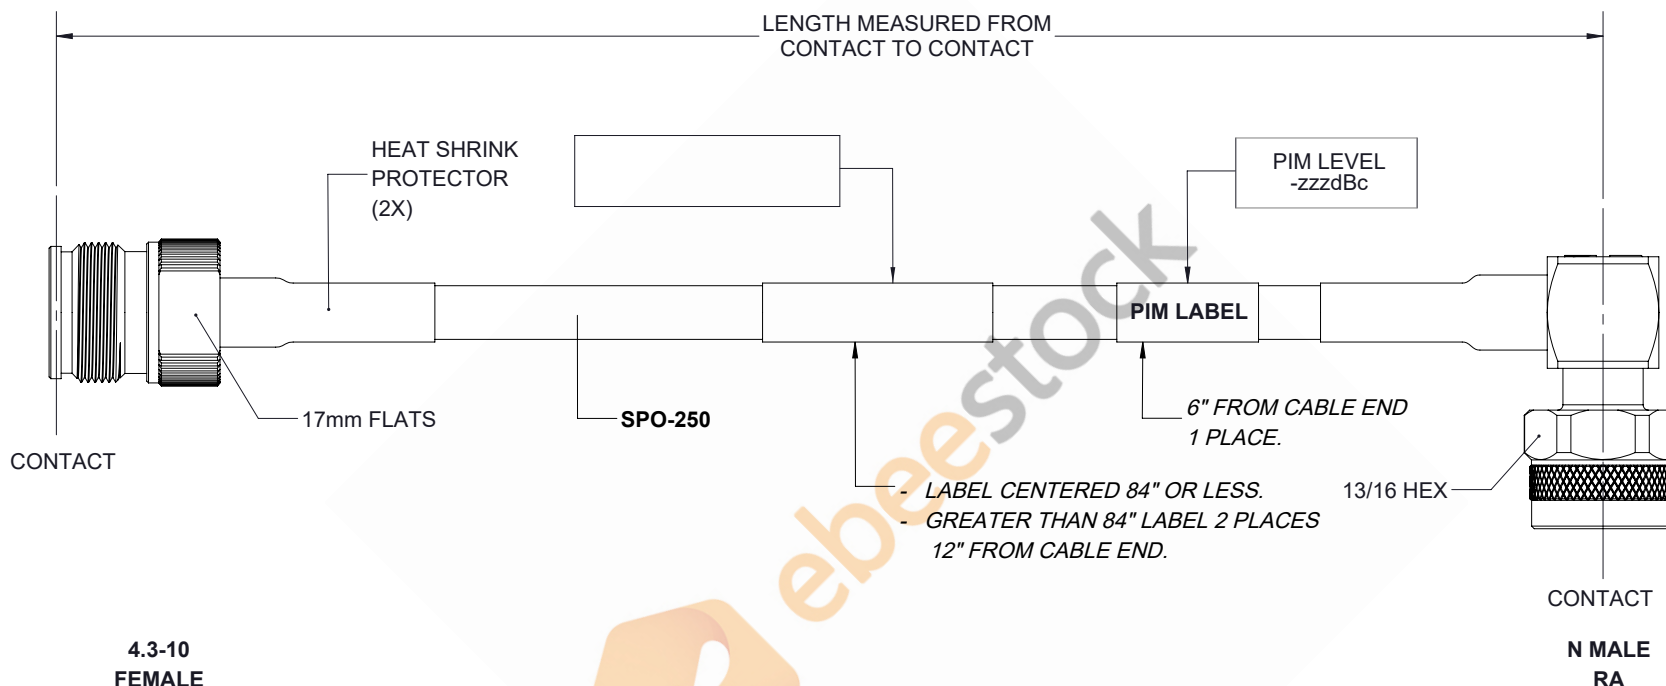

Outdoor Rated 4.3-10 Female to N Male Right Angle Low PIM Cable 48 Inch Length Using SPO-250 Coax Using Times Microwave Parts

REVISIONS			
REV.	DESCRIPTION	DATE	APPROVED
A	INITIAL RELEASE	04/09/19	S.ELLIS

UNLESS OTHERWISE SPECIFIED LEADING DIMENSIONS ARE INCHES DIMENSIONS IN [] ARE MILLIMETERS		<p>8TH FLOOR, BUILDING 1, YONGFU SCIENCE AND TECHNOLOGY CENTER INDUSTRIAL PARK, NANZHA DISTRICT 5, HUMEN, 523900, DONGGUAN, GUANGDONG, CHINA</p> <p>WEBSITE: www.ebeestock.com EMAIL: sales@ebeestock.com</p>		THE INFORMATION AND DESIGN IN THIS DOCUMENT IS THE PROPERTY OF EBEESTOCK CORPORATION. ALL RIGHTS RESERVED.	
TOLERANCES: .X=± 2 [5.08] FRACTIONS ± 1/32 .XX=± 01 [.25] ANGLES ± 1° .XXX=± .005 [.13]				SHEET 1 OF 1	
ALL DIMENSIONS SHOWN ARE FOR REFERENCE ONLY.		SCALE N/A			
THIRD-ANGLE PROJECTION		SIZE A	CAGE 53919	DRAWN BY K.DANG	PART NUMBER ET14942
				REV A	