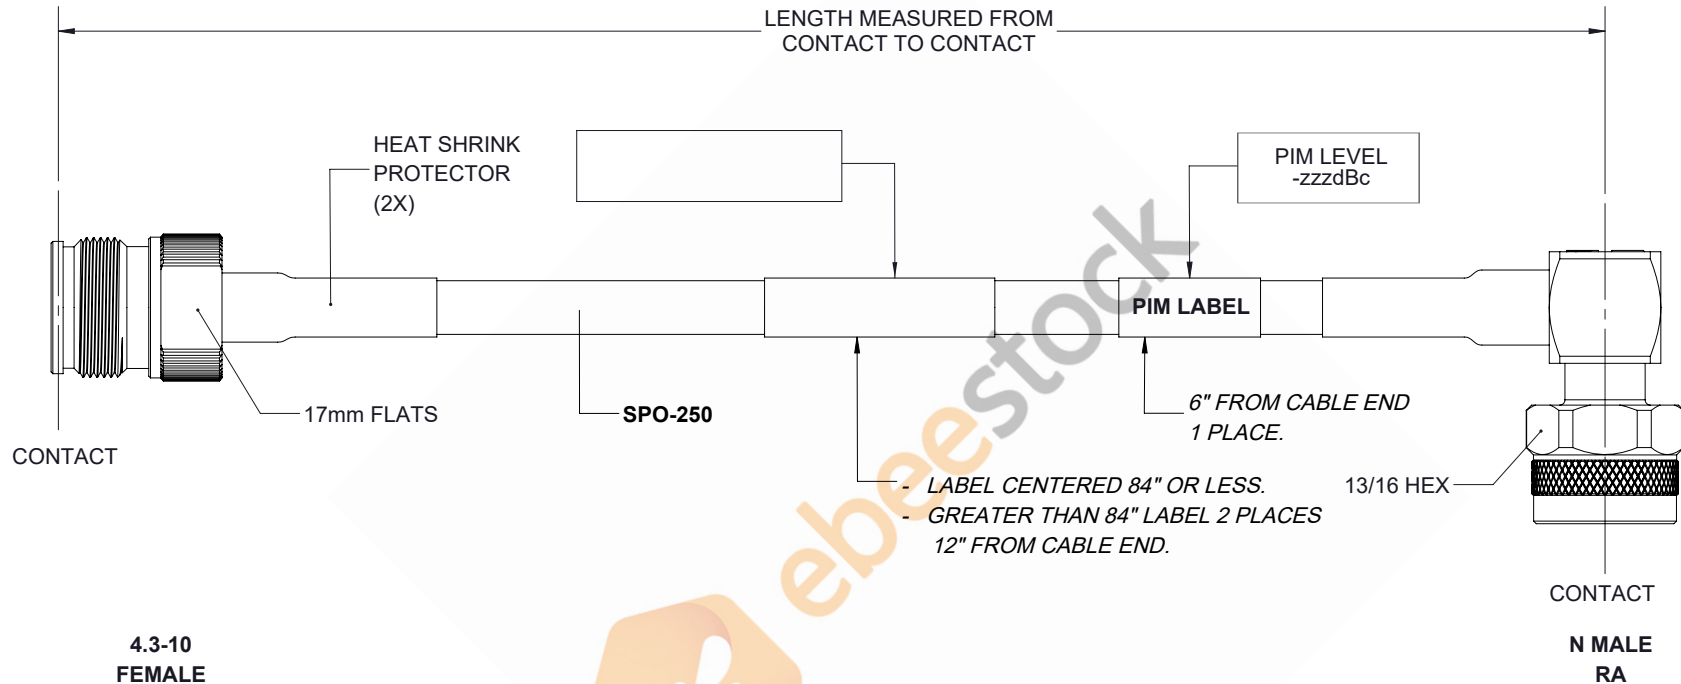

# Outdoor Rated 4.3-10 Female to N Male Right Angle Low PIM Cable 60 Inch Length Using SPO-250 Coax Using Times Microwave Parts

REVISIONS			
REV.	DESCRIPTION	DATE	APPROVED
A	INITIAL RELEASE	04/09/19	S.ELLIS

UNLESS OTHERWISE SPECIFIED LEADING DIMENSIONS ARE INCHES DIMENSIONS IN [ ] ARE MILLIMETERS <b>TOLERANCES:</b> .X=± .2 [ 5.08]      FRACTIONS .XX=± .01 [ .25]      ± 1/32 .XXX=± .005 [ .13]      ANGLES ± 1° ALL DIMENSIONS SHOWN ARE FOR REFERENCE ONLY. THIRD-ANGLE PROJECTION		<p>8TH FLOOR, BUILDING 1,                  YONGFU SCIENCE AND TECHNOLOGY                  CENTER INDUSTRIAL PARK, NANZHA DISTRICT                  5, HUMEN, 523900, DONGGUAN, GUANGDONG, CHINA</p> <p>WEBSITE: <a href="http://www.ebeestock.com">www.ebeestock.com</a>                  EMAIL: <a href="mailto:sales@ebeestock.com">sales@ebeestock.com</a></p>		THE INFORMATION AND DESIGN IN THIS DOCUMENT IS THE PROPERTY OF EBEEESTOCK CORPORATION. ALL RIGHTS RESERVED. SHEET 1 OF 1 SCALE N/A	
SIZE	CAGE	DRAWN BY	PART NUMBER	REV	
A	53919	K.DANG	ET14943	A	