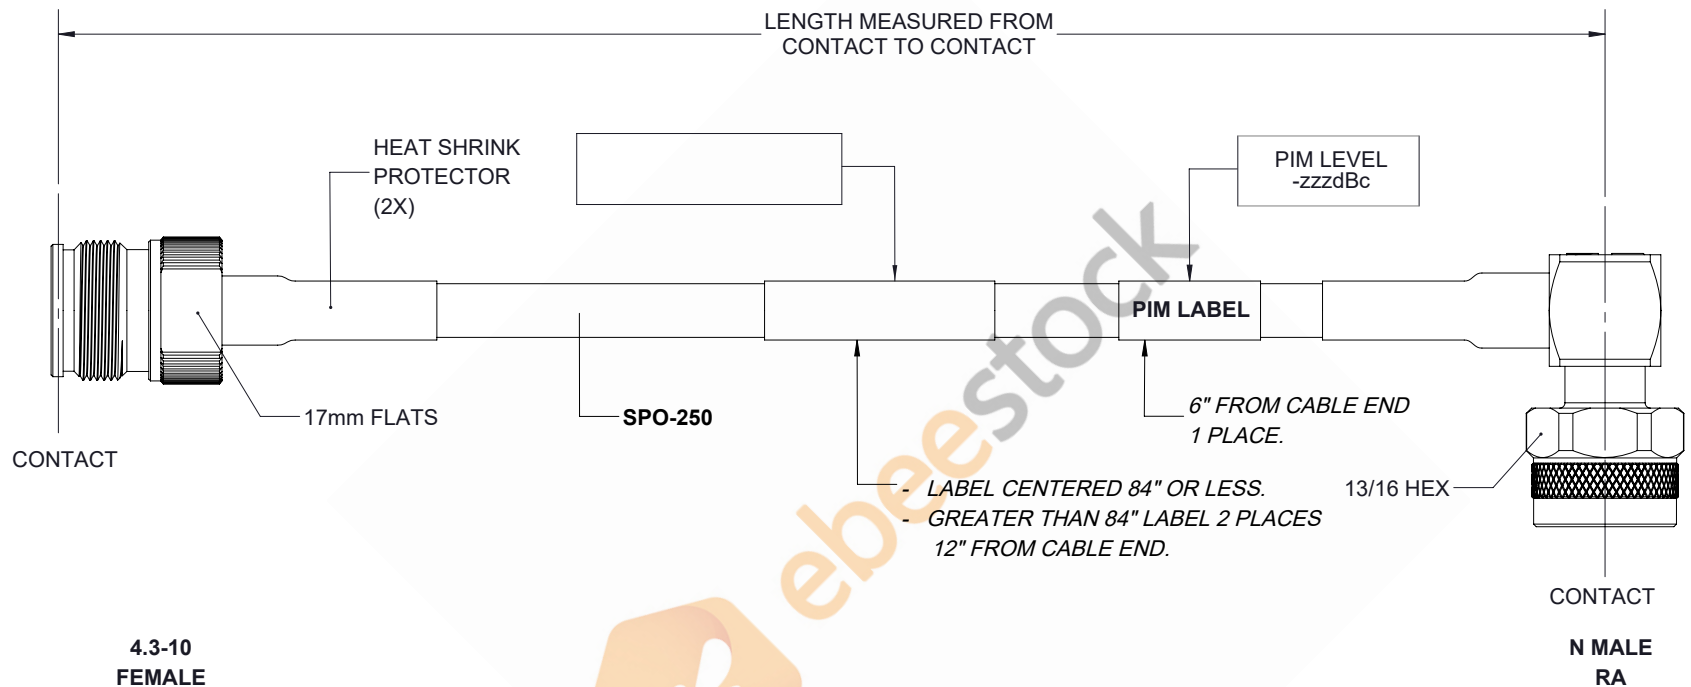

Outdoor Rated 4.3-10 Female to N Male Right Angle Low PIM Cable 50 cm Length Using SPO-250 Coax Using Times Microwave Parts

REVISIONS			
REV.	DESCRIPTION	DATE	APPROVED
A	INITIAL RELEASE	04/09/19	S.ELLIS

THESE COMMODITIES, TECHNOLOGY OR SOFTWARE WERE EXPORTED FROM THE UNITED STATES IN ACCORDANCE WITH THE EXPORT ADMINISTRATION REGULATIONS. DIVERSION CONTRARY TO U.S. LAW PROHIBITED.

UNLESS OTHERWISE SPECIFIED LEADING DIMENSIONS ARE INCHES DIMENSIONS IN [] ARE MILLIMETERS