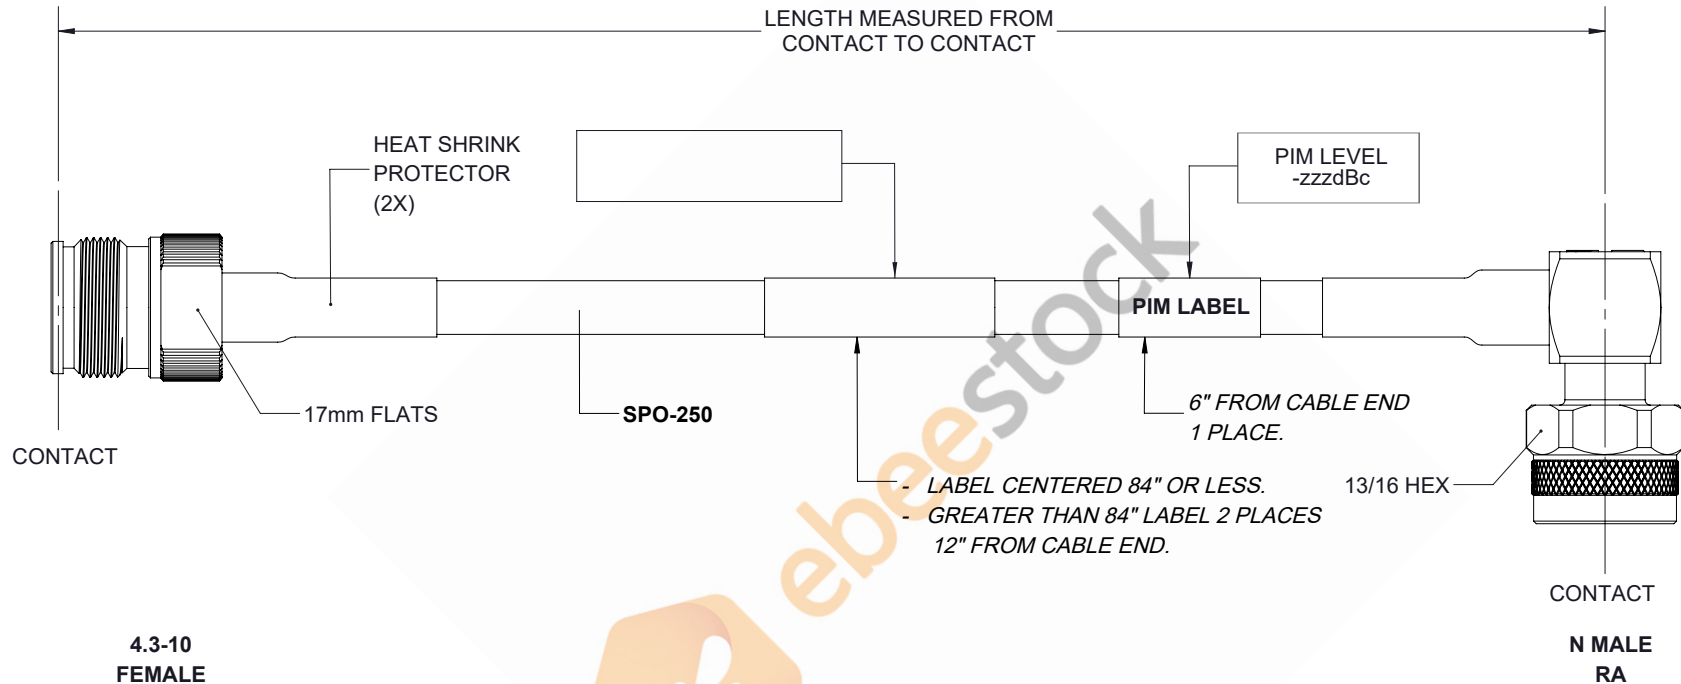

Outdoor Rated 4.3-10 Female to N Male Right Angle Low PIM Cable 100 cm Length Using SPO-250 Coax Using Times Microwave Parts

REVISIONS			
REV.	DESCRIPTION	DATE	APPROVED
A	INITIAL RELEASE	04/09/19	S.ELLIS

THESE COMMODITIES, TECHNOLOGY OR SOFTWARE WERE EXPORTED FROM THE UNITED STATES IN ACCORDANCE WITH THE EXPORT ADMINISTRATION REGULATIONS. DIVERSION CONTRARY TO U.S. LAW PROHIBITED.

UNLESS OTHERWISE SPECIFIED
LEADING DIMENSIONS ARE INCHES
DIMENSIONS IN [] ARE MILLIMETERS

TOLERANCES:	
.X=± 2 [5.08]	FRACTIONS ± 1/32
.XX=± 01 [.25]	ANGLES ± 1°
.XXX=± .005 [.13]	

ALL DIMENSIONS SHOWN
ARE FOR REFERENCE ONLY.

THIRD-ANGLE PROJECTION

8TH FLOOR, BUILDING 1,
YONGFU SCIENCE AND TECHNOLOGY
CENTER INDUSTRIAL PARK, NANZHA DISTRICT
5, HUMEN, 523900, DONGGUAN, GUANGDONG, CHINA