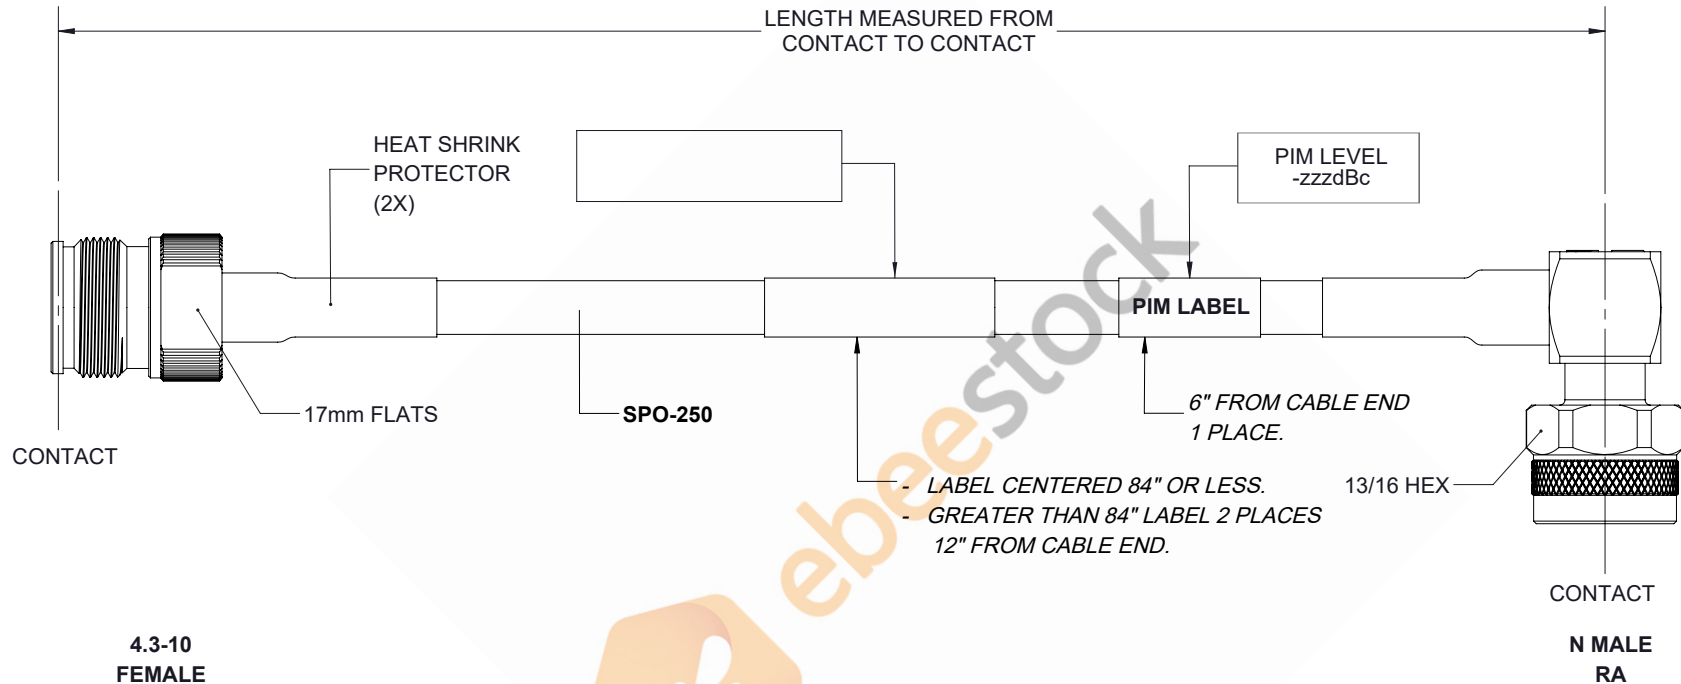

Outdoor Rated 4.3-10 Female to N Male Right Angle Low PIM Cable 150 cm Length Using SPO-250 Coax Using Times Microwave Parts

REVISIONS			
REV.	DESCRIPTION	DATE	APPROVED
A	INITIAL RELEASE	04/09/19	S.ELLIS

THESE COMMODITIES, TECHNOLOGY OR SOFTWARE WERE EXPORTED FROM THE UNITED STATES IN ACCORDANCE WITH THE EXPORT ADMINISTRATION REGULATIONS. DIVERSION CONTRARY TO U.S. LAW PROHIBITED.

UNLESS OTHERWISE SPECIFIED LEADING DIMENSIONS ARE INCHES DIMENSIONS IN [] ARE MILLIMETERS		8TH FLOOR, BUILDING 1, YONGFU SCIENCE AND TECHNOLOGY CENTER INDUSTRIAL PARK, NANZHA DISTRICT 5, HUMEN, 523900, DONGGUAN, GUANGDONG, CHINA WEBSITE: www.ebeestock.com EMAIL: sales@ebeestock.com		THE INFORMATION AND DESIGN IN THIS DOCUMENT IS THE PROPERTY OF EBEESTOCK CORPORATION. ALL RIGHTS RESERVED.		
TOLERANCES: .X=± 2 [5.08] FRACTIONS ± 1/32 .XX=± 01 [.25] ANGLES ± 1° .XXX=± .005 [.13]				SHEET 1 OF 1		
ALL DIMENSIONS SHOWN ARE FOR REFERENCE ONLY.		SCALE N/A				
THIRD-ANGLE PROJECTION 		SIZE A	CAGE 53919	DRAWN BY K.DANG	PART NUMBER ET14946	REV A