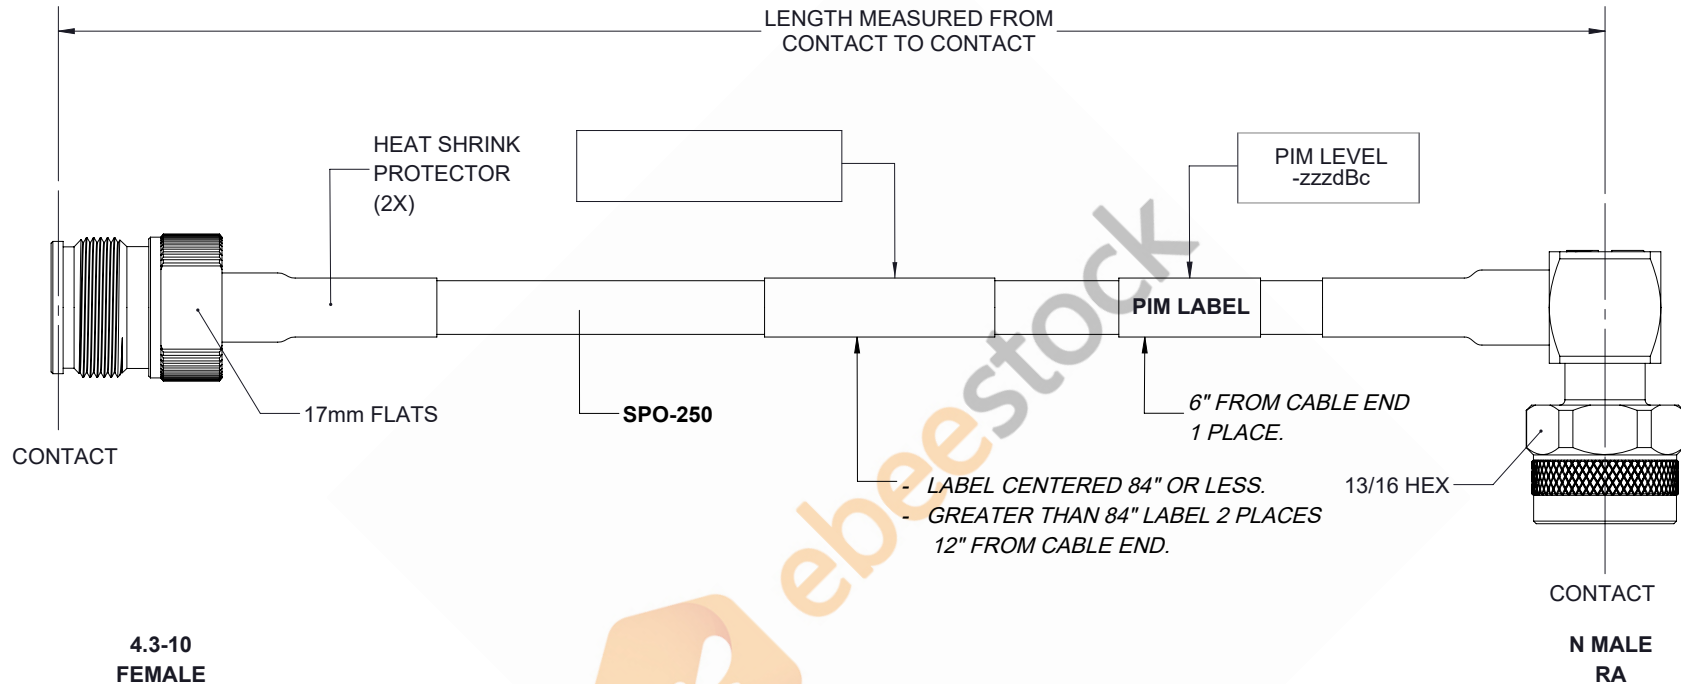

Outdoor Rated 4.3-10 Female to N Male Right Angle Low PIM Cable 200 cm Length Using SPO-250 Coax Using Times Microwave Parts

REVISIONS			
REV.	DESCRIPTION	DATE	APPROVED
A	INITIAL RELEASE	04/09/19	S.ELLIS

THESE COMMODITIES, TECHNOLOGY OR SOFTWARE WERE EXPORTED FROM THE UNITED STATES IN ACCORDANCE WITH THE EXPORT ADMINISTRATION REGULATIONS. DIVERSION CONTRARY TO U.S. LAW PROHIBITED.

UNLESS OTHERWISE SPECIFIED LEADING DIMENSIONS ARE INCHES DIMENSIONS IN [] ARE MILLIMETERS

TOLERANCES:	
.X=± 2 [5.08]	FRACTIONS ± 1/32
.XX=± 01 [.25]	ANGLES ± 1°
.XXX=± .005 [.13]	

ALL DIMENSIONS SHOWN ARE FOR REFERENCE ONLY.

8TH FLOOR, BUILDING 1,
YONGFU SCIENCE AND TECHNOLOGY
CENTER INDUSTRIAL PARK, NANZHA DISTRICT
5, HUMEN, 523900, DONGGUAN, GUANGDONG, CHINA