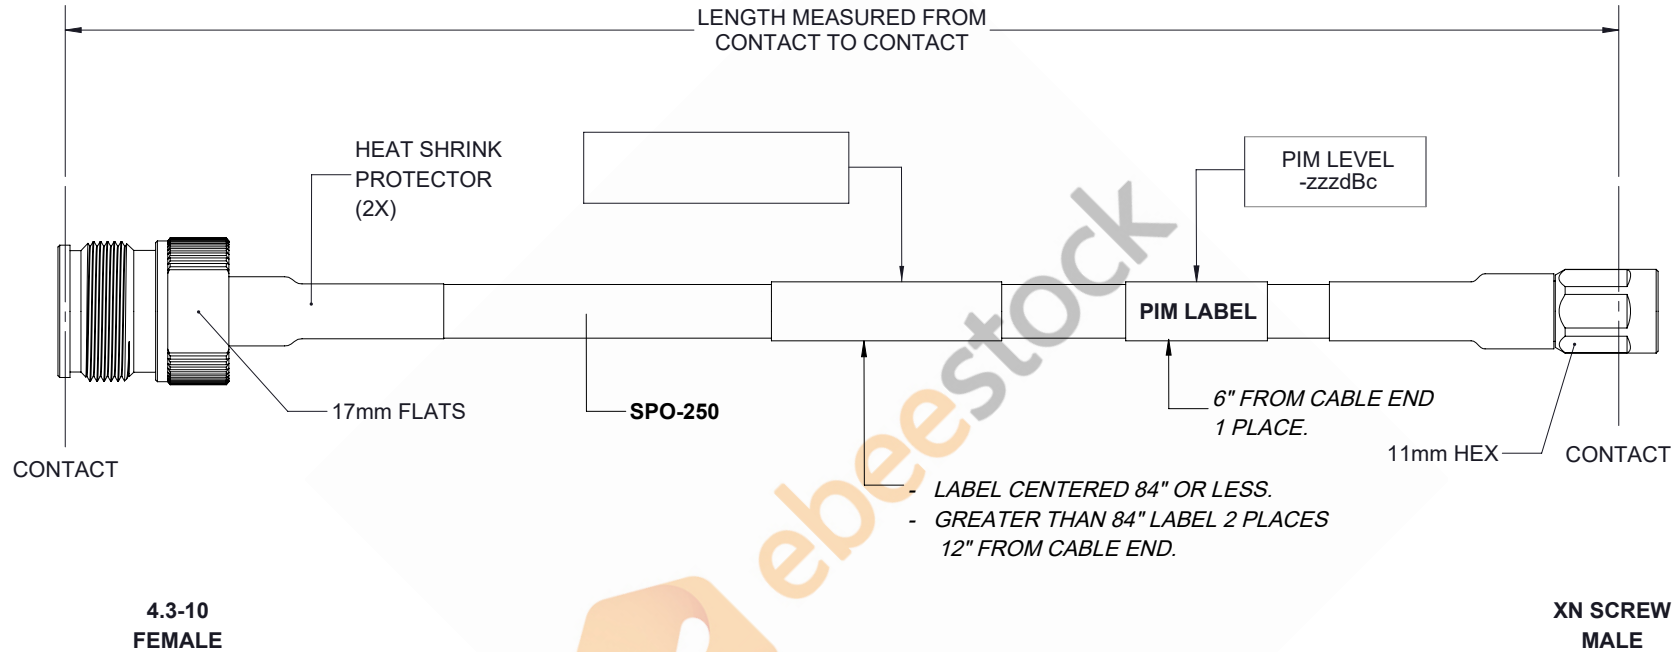

Outdoor Rated 4.3-10 Female to NEX10 Male Low PIM Cable 36 Inch Length Using SPO-250 Coax Using Times Microwave Parts

REVISIONS			
REV.	DESCRIPTION	DATE	APPROVED
A	INITIAL RELEASE	04/09/19	S.ELLIS

THESE COMMODITIES, TECHNOLOGY OR SOFTWARE WERE EXPORTED FROM THE UNITED STATES IN ACCORDANCE WITH THE EXPORT ADMINISTRATION REGULATIONS. DIVERSION CONTRARY TO U.S. LAW PROHIBITED.

UNLESS OTHERWISE SPECIFIED LEADING DIMENSIONS ARE INCHES DIMENSIONS IN [] ARE MILLIMETERS		 8TH FLOOR, BUILDING 1, YONGFU SCIENCE AND TECHNOLOGY CENTER INDUSTRIAL PARK, NANZHA DISTRICT 5, HUMEN, 523900, DONGGUAN, GUANGDONG, CHINA WEBSITE: www.ebeestock.com EMAIL: sales@ebeestock.com		THE INFORMATION AND DESIGN IN THIS DOCUMENT IS THE PROPERTY OF EBEESTOCK CORPORATION. ALL RIGHTS RESERVED.	
TOLERANCES: .X=± 2 [5.08] FRACTIONS ± 1/32 .XX=± 01 [.25] ANGLES ± 1° .XXX=± .005 [.13]				SHEET 1 OF 1	
ALL DIMENSIONS SHOWN ARE FOR REFERENCE ONLY.		SCALE N/A			
THIRD-ANGLE PROJECTION		SIZE A	CAGE 53919	DRAWN BY K.DANG	PART NUMBER ET14950
				REV A	