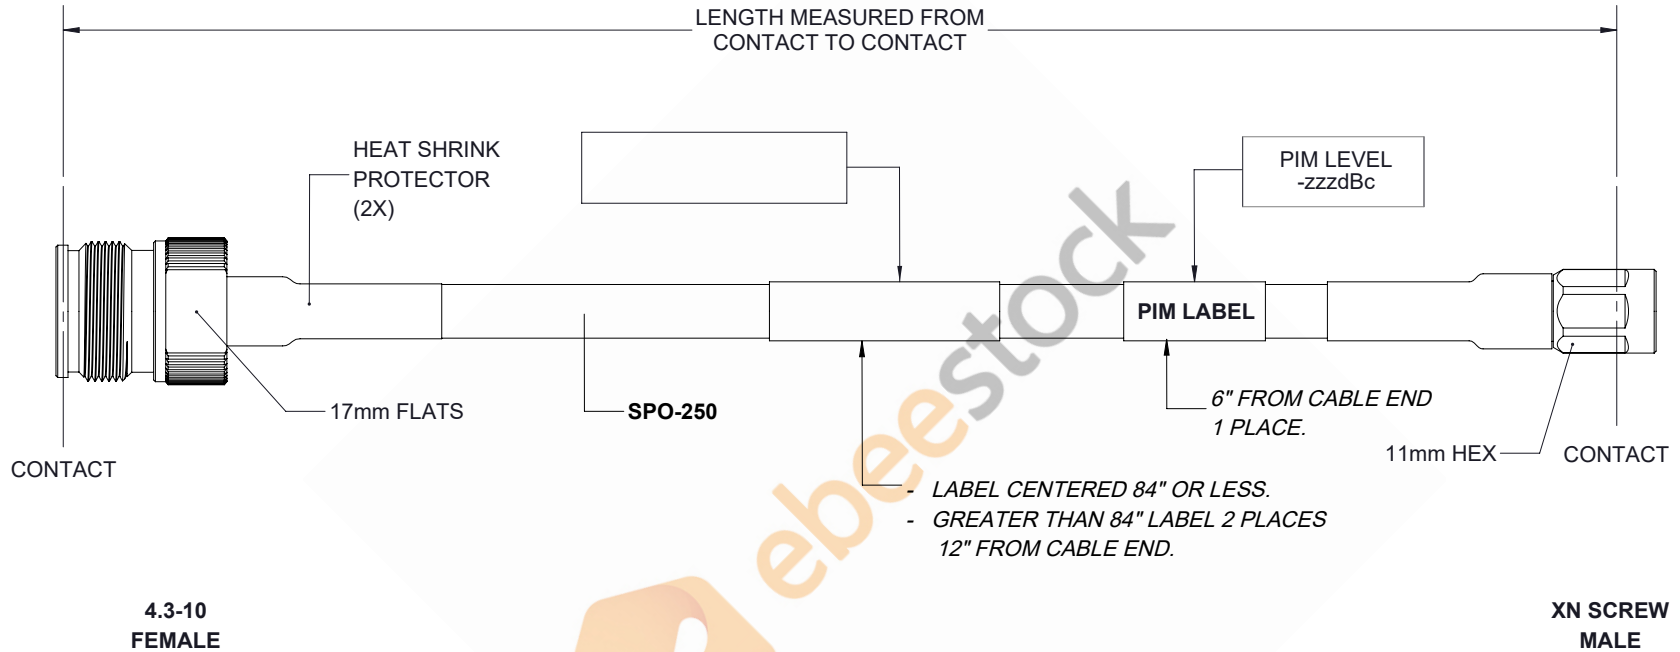

Outdoor Rated 4.3-10 Female to NEX10 Male Low PIM Cable 48 Inch Length Using SPO-250 Coax Using Times Microwave Parts

REVISIONS			
REV.	DESCRIPTION	DATE	APPROVED
A	INITIAL RELEASE	04/09/19	S.ELLIS

THESE COMMODITIES, TECHNOLOGY OR SOFTWARE WERE EXPORTED FROM THE UNITED STATES IN ACCORDANCE WITH THE EXPORT ADMINISTRATION REGULATIONS. DIVERSION CONTRARY TO U.S. LAW PROHIBITED.

UNLESS OTHERWISE SPECIFIED LEADING DIMENSIONS ARE INCHES DIMENSIONS IN [] ARE MILLIMETERS TOLERANCES: .X=± 2 [5.08] FRACTIONS ± 1/32 .XX=± 01 [.25] ANGLES ± 1° .XXX=± .005 [.13]		 8TH FLOOR, BUILDING 1, YONGFU SCIENCE AND TECHNOLOGY CENTER INDUSTRIAL PARK, NANZHA DISTRICT 5, HUMEN, 523900, DONGGUAN, GUANGDONG, CHINA WEBSITE: www.ebeestock.com EMAIL: sales@ebeestock.com	THE INFORMATION AND DESIGN IN THIS DOCUMENT IS THE PROPERTY OF EBEESTOCK CORPORATION. ALL RIGHTS RESERVED.	
ALL DIMENSIONS SHOWN ARE FOR REFERENCE ONLY. THIRD-ANGLE PROJECTION			SHEET 1 OF 1 SCALE N/A	
SIZE A CAGE 53919 DRAWN BY K.DANG PART NUMBER ET14951 REV A				