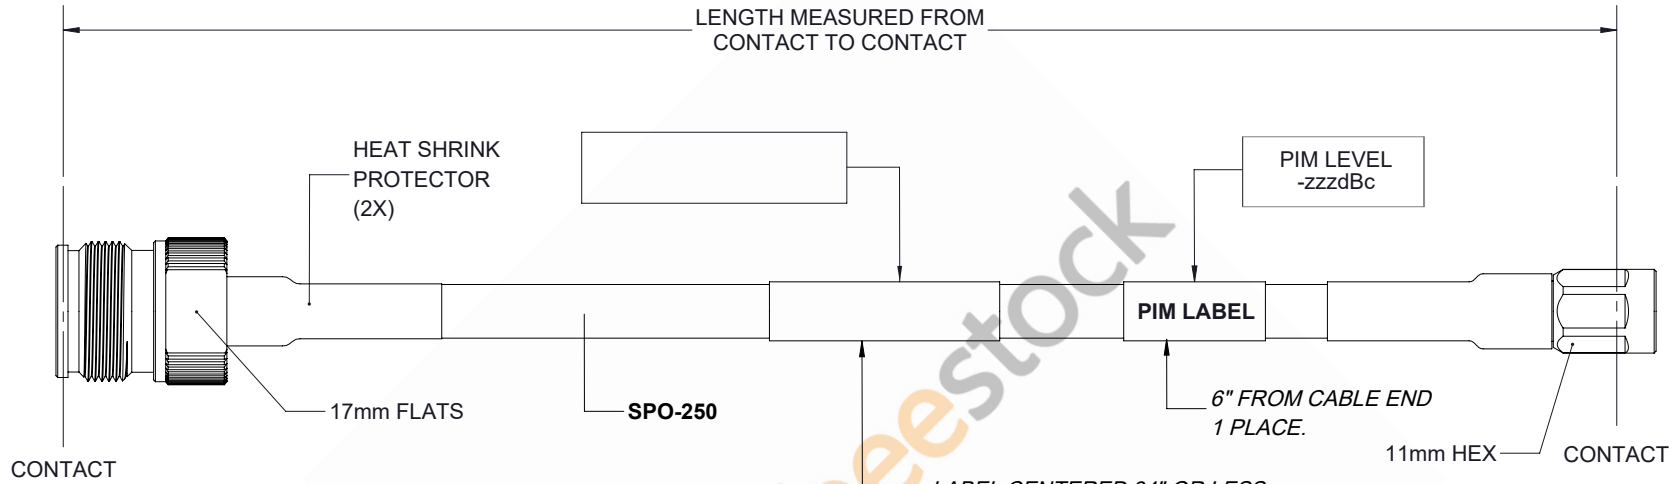

Outdoor Rated 4.3-10 Female to NEX10 Male Low PIM Cable 60 Inch Length Using SPO-250 Coax Using Times Microwave Parts

REVISIONS			
REV.	DESCRIPTION	DATE	APPROVED
A	INITIAL RELEASE	04/09/19	S.ELLIS

- LABEL CENTERED 84" OR LESS.
- GREATER THAN 84" LABEL 2 PLACES 12" FROM CABLE END.

**4.3-10
FEMALE**

**XN SCREW
MALE**

THESE COMMODITIES, TECHNOLOGY OR SOFTWARE WERE EXPORTED FROM THE UNITED STATES IN ACCORDANCE WITH THE EXPORT ADMINISTRATION REGULATIONS. DIVERSION CONTRARY TO U.S. LAW PROHIBITED.

UNLESS OTHERWISE SPECIFIED LEADING DIMENSIONS ARE INCHES DIMENSIONS IN [] ARE MILLIMETERS TOLERANCES: .X=± 2 [5.08] FRACTIONS ± 1/32 .XX=± 01 [.25] ANGLES ± 1° .XXX=± .005 [.13]				THE INFORMATION AND DESIGN IN THIS DOCUMENT IS THE PROPERTY OF EBEESTOCK CORPORATION. ALL RIGHTS RESERVED.	
ALL DIMENSIONS SHOWN ARE FOR REFERENCE ONLY. THIRD-ANGLE PROJECTION		8TH FLOOR, BUILDING 1, YONGFU SCIENCE AND TECHNOLOGY CENTER INDUSTRIAL PARK, NANZHA DISTRICT 5, HUMEN, 523900, DONGGUAN, GUANGDONG, CHINA WEBSITE: www.ebeestock.com EMAIL: sales@ebeestock.com		SHEET 1 OF 1 SCALE N/A	
SIZE	CAGE	DRAWN BY	PART NUMBER	REV	
A	53919	K.DANG	ET14952	A	