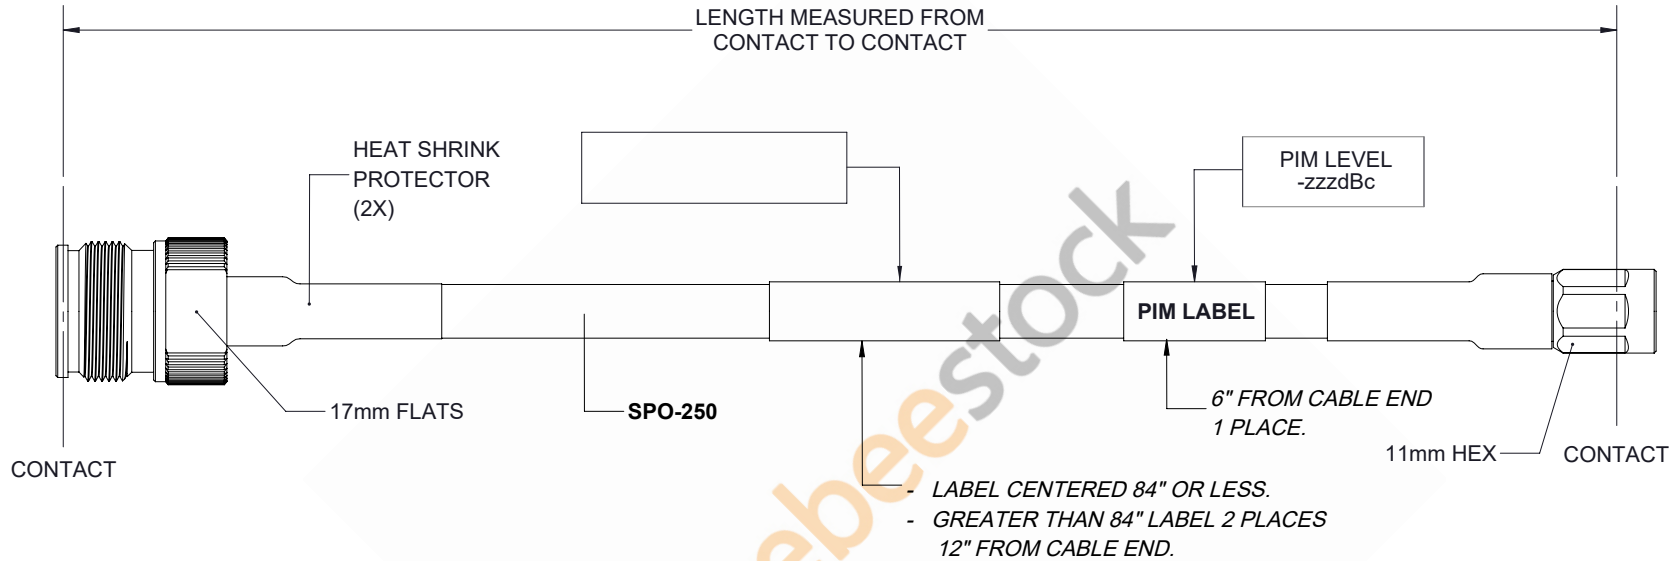

Outdoor Rated 4.3-10 Female to NEX10 Male Low PIM Cable 50 cm Length Using SPO-250 Coax Using Times Microwave Parts

REVISIONS			
REV.	DESCRIPTION	DATE	APPROVED
A	INITIAL RELEASE	04/09/19	S.ELLIS

THESE COMMODITIES, TECHNOLOGY OR SOFTWARE WERE EXPORTED FROM THE UNITED STATES IN ACCORDANCE WITH THE EXPORT ADMINISTRATION REGULATIONS. DIVERSION CONTRARY TO U.S. LAW PROHIBITED.

UNLESS OTHERWISE SPECIFIED LEADING DIMENSIONS ARE INCHES DIMENSIONS IN [] ARE MILLIMETERS		 8TH FLOOR, BUILDING 1, YONGFU SCIENCE AND TECHNOLOGY CENTER INDUSTRIAL PARK, NANZHA DISTRICT 5, HUMEN, 523900, DONGGUAN, GUANGDONG, CHINA WEBSITE: www.ebeestock.com EMAIL: sales@ebeestock.com		THE INFORMATION AND DESIGN IN THIS DOCUMENT IS THE PROPERTY OF EBEESTOCK CORPORATION. ALL RIGHTS RESERVED.		
TOLERANCES: .X \pm .2 [5.08] FRACTIONS \pm 1/32 .XX \pm .01 [.25] ANGLES \pm 1° .XXX \pm .005 [.13]				SHEET 1 OF 1		
ALL DIMENSIONS SHOWN ARE FOR REFERENCE ONLY.		SCALE N/A				
THIRD-ANGLE PROJECTION		SIZE A	CAGE 53919	DRAWN BY K.DANG	PART NUMBER ET14953	REV A