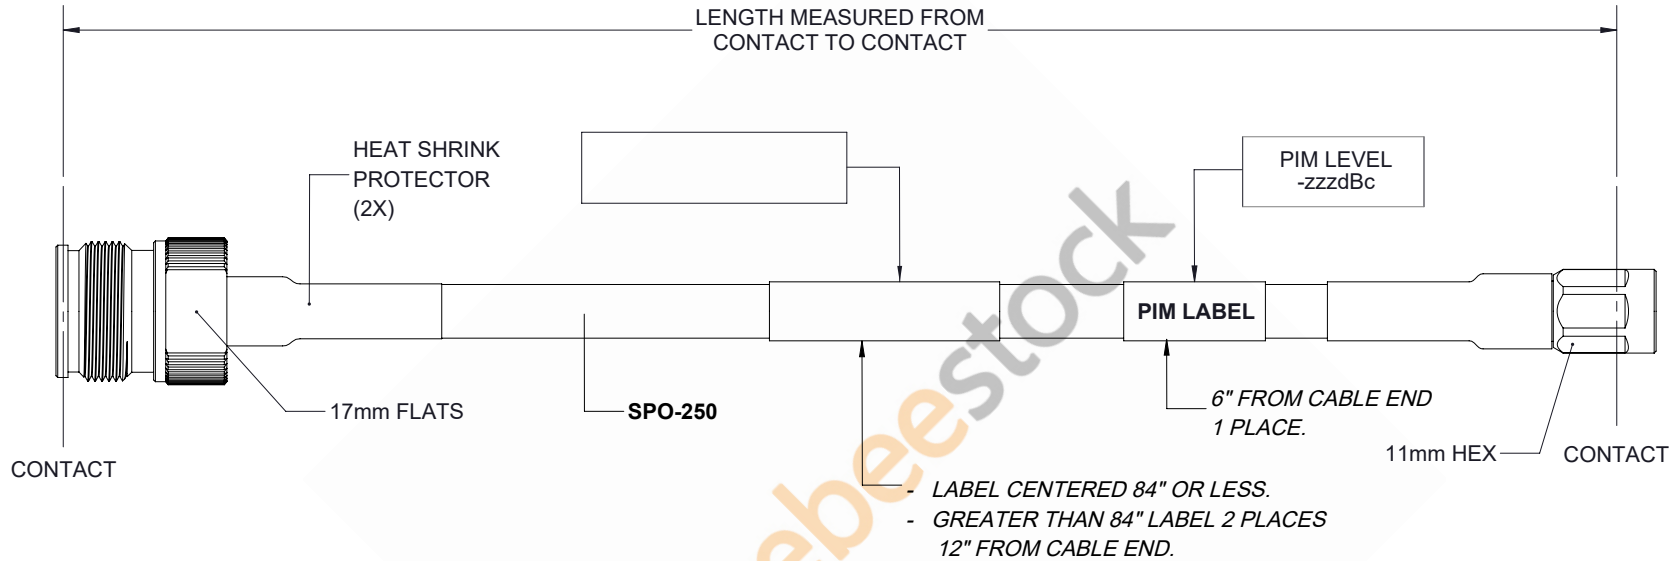

Outdoor Rated 4.3-10 Female to NEX10 Male Low PIM Cable 100 cm Length Using SPO-250 Coax Using Times Microwave Parts

REVISIONS			
REV.	DESCRIPTION	DATE	APPROVED
A	INITIAL RELEASE	04/09/19	S.ELLIS

THESE COMMODITIES, TECHNOLOGY OR SOFTWARE WERE EXPORTED FROM THE UNITED STATES IN ACCORDANCE WITH THE EXPORT ADMINISTRATION REGULATIONS. DIVERSION CONTRARY TO U.S. LAW PROHIBITED.

UNLESS OTHERWISE SPECIFIED LEADING DIMENSIONS ARE INCHES DIMENSIONS IN [] ARE MILLIMETERS TOLERANCES: .X±.2 [5.08] FRACTIONS ± 1/32 .XX±.01 [.25] ANGLES ± 1° .XXX±.005 [.13]		<p>8TH FLOOR, BUILDING 1, YONGFU SCIENCE AND TECHNOLOGY CENTER INDUSTRIAL PARK, NANZHA DISTRICT 5,HUMEN,523900,DONGGUAN, GUANGDONG, CHINA</p> <p>WEBSITE: www.ebeestock.com EMAIL: sales@ebeestock.com</p>	THE INFORMATION AND DESIGN IN THIS DOCUMENT IS THE PROPERTY OF EBEESTOCK CORPORATION. ALL RIGHTS RESERVED.
ALL DIMENSIONS SHOWN ARE FOR REFERENCE ONLY. THIRD-ANGLE PROJECTION			SHEET 1 OF 1 SCALE N/A
SIZE A	CAGE 53919	DRAWN BY K.DANG	PART NUMBER ET14954 REV A