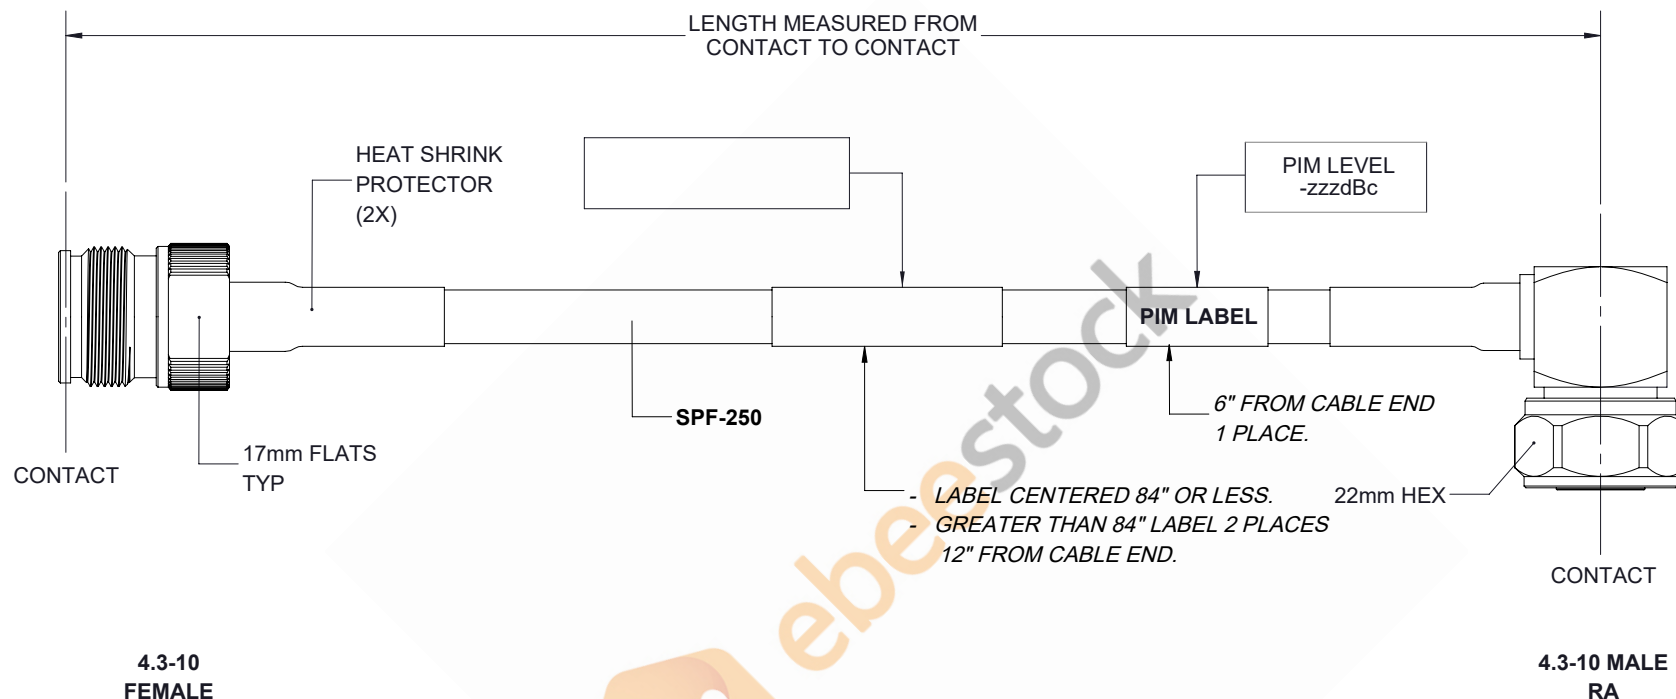

# Fire Rated 4.3-10 Male Right Angle to 4.3-10 Female Low PIM Cable 12 Inch Length Using SPF-250 Coax Using Times Microwave Parts

REVISIONS			
REV.	DESCRIPTION	DATE	APPROVED
A	INITIAL RELEASE	05/15/19	S.ELLIS

THESE COMMODITIES, TECHNOLOGY OR SOFTWARE WERE EXPORTED FROM THE UNITED STATES IN ACCORDANCE WITH THE EXPORT ADMINISTRATION REGULATIONS. DIVERSION CONTRARY TO U.S. LAW PROHIBITED.

UNLESS OTHERWISE SPECIFIED LEADING DIMENSIONS ARE INCHES DIMENSIONS IN [ ] ARE MILLIMETERS		 <b>8TH FLOOR, BUILDING 1, YONGFU SCIENCE AND TECHNOLOGY CENTER INDUSTRIAL PARK, NANZHA DISTRICT 5, HUMEN, 523900, DONGGUAN, GUANGDONG, CHINA</b> WEBSITE: <a href="http://www.ebeestock.com">www.ebeestock.com</a> EMAIL: <a href="mailto:sales@ebeestock.com">sales@ebeestock.com</a>		THE INFORMATION AND DESIGN IN THIS DOCUMENT IS THE PROPERTY OF EBEESTOCK CORPORATION. ALL RIGHTS RESERVED.	
TOLERANCES: .X=± 2 [ 5.08]   FRACTIONS ± 1/32 .XX=± 01 [ .25]   ANGLES ± 1° .XXX=± .005 [ .13]				SHEET 1 OF 1	
ALL DIMENSIONS SHOWN ARE FOR REFERENCE ONLY.		SCALE N/A			
THIRD-ANGLE PROJECTION		SIZE A	CAGE 53919	DRAWN BY K.DANG	PART NUMBER ET14984
				REV A	