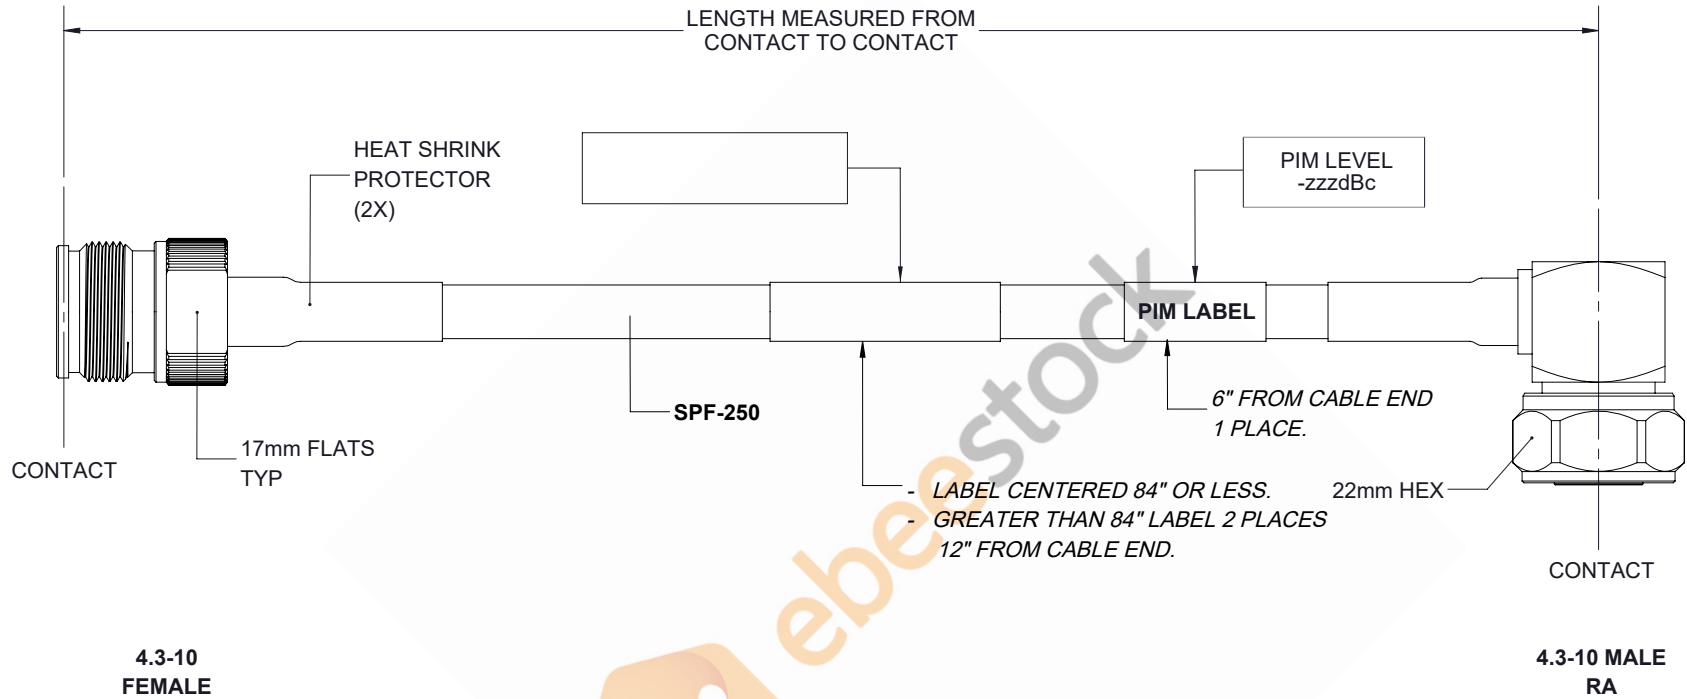

Fire Rated 4.3-10 Male Right Angle to 4.3-10 Female Low PIM Cable 24 Inch Length Using SPF-250 Coax Using Times Microwave Parts

REVISIONS			
REV.	DESCRIPTION	DATE	APPROVED
A	INITIAL RELEASE	05/15/19	S.ELLIS

THESE COMMODITIES, TECHNOLOGY OR SOFTWARE WERE EXPORTED FROM THE UNITED STATES IN ACCORDANCE WITH THE EXPORT ADMINISTRATION REGULATIONS. DIVERSION CONTRARY TO U.S. LAW PROHIBITED.

UNLESS OTHERWISE SPECIFIED LEADING DIMENSIONS ARE INCHES DIMENSIONS IN [] ARE MILLIMETERS		 8TH FLOOR, BUILDING 1, YONGFU SCIENCE AND TECHNOLOGY CENTER INDUSTRIAL PARK, NANZHA DISTRICT 5, HUMEN, 523900, DONGGUAN, GUANGDONG, CHINA WEBSITE: www.ebeestock.com EMAIL: sales@ebeestock.com		THE INFORMATION AND DESIGN IN THIS DOCUMENT IS THE PROPERTY OF EBEESTOCK CORPORATION. ALL RIGHTS RESERVED.	
TOLERANCES: .X=± 2 [5.08] FRACTIONS ± 1/32 .XX=± 01 [.25] ANGLES ± 1° .XXX=± .005 [.13]				SHEET 1 OF 1	
ALL DIMENSIONS SHOWN ARE FOR REFERENCE ONLY.		SCALE N/A			
THIRD-ANGLE PROJECTION		SIZE A	CAGE 53919	DRAWN BY K.DANG	PART NUMBER ET14985
				REV A	