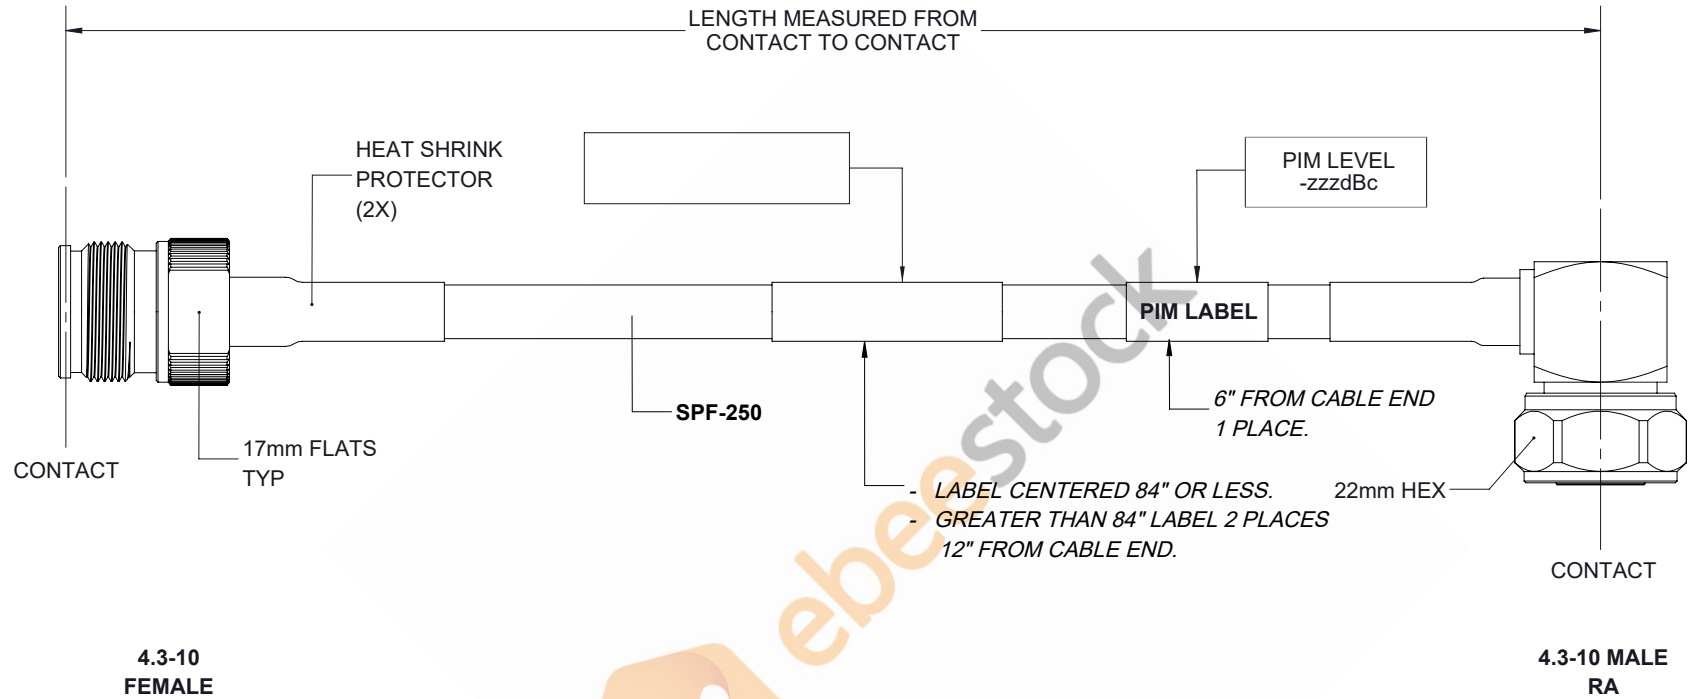

# Fire Rated 4.3-10 Male Right Angle to 4.3-10 Female Low PIM Cable 36 Inch Length Using SPF-250 Coax Using Times Microwave Parts

REVISIONS			
REV.	DESCRIPTION	DATE	APPROVED
A	INITIAL RELEASE	05/15/19	S.ELLIS

THESE COMMODITIES, TECHNOLOGY OR SOFTWARE WERE EXPORTED FROM THE UNITED STATES IN ACCORDANCE WITH THE EXPORT ADMINISTRATION REGULATIONS. DIVERSION CONTRARY TO U.S. LAW PROHIBITED.

UNLESS OTHERWISE SPECIFIED LEADING DIMENSIONS ARE INCHES DIMENSIONS IN [ ] ARE MILLIMETERS		 8TH FLOOR, BUILDING 1, YONGFU SCIENCE AND TECHNOLOGY CENTER INDUSTRIAL PARK, NANZHA DISTRICT 5, HUMEN, 523900, DONGGUAN, GUANGDONG, CHINA WEBSITE: <a href="http://www.ebeestock.com">www.ebeestock.com</a> EMAIL: <a href="mailto:sales@ebeestock.com">sales@ebeestock.com</a>		THE INFORMATION AND DESIGN IN THIS DOCUMENT IS THE PROPERTY OF EBEESTOCK CORPORATION. ALL RIGHTS RESERVED.	
TOLERANCES: .X=± 2 [ 5.08]      FRACTIONS ± 1/32 .XX=± 01 [ .25]      ANGLES ± 1° .XXX=± .005 [ .13]				SHEET 1 OF 1	
ALL DIMENSIONS SHOWN ARE FOR REFERENCE ONLY.		SCALE N/A			
THIRD-ANGLE PROJECTION		SIZE A	CAGE 53919	DRAWN BY K.DANG	PART NUMBER ET14986
				REV A	