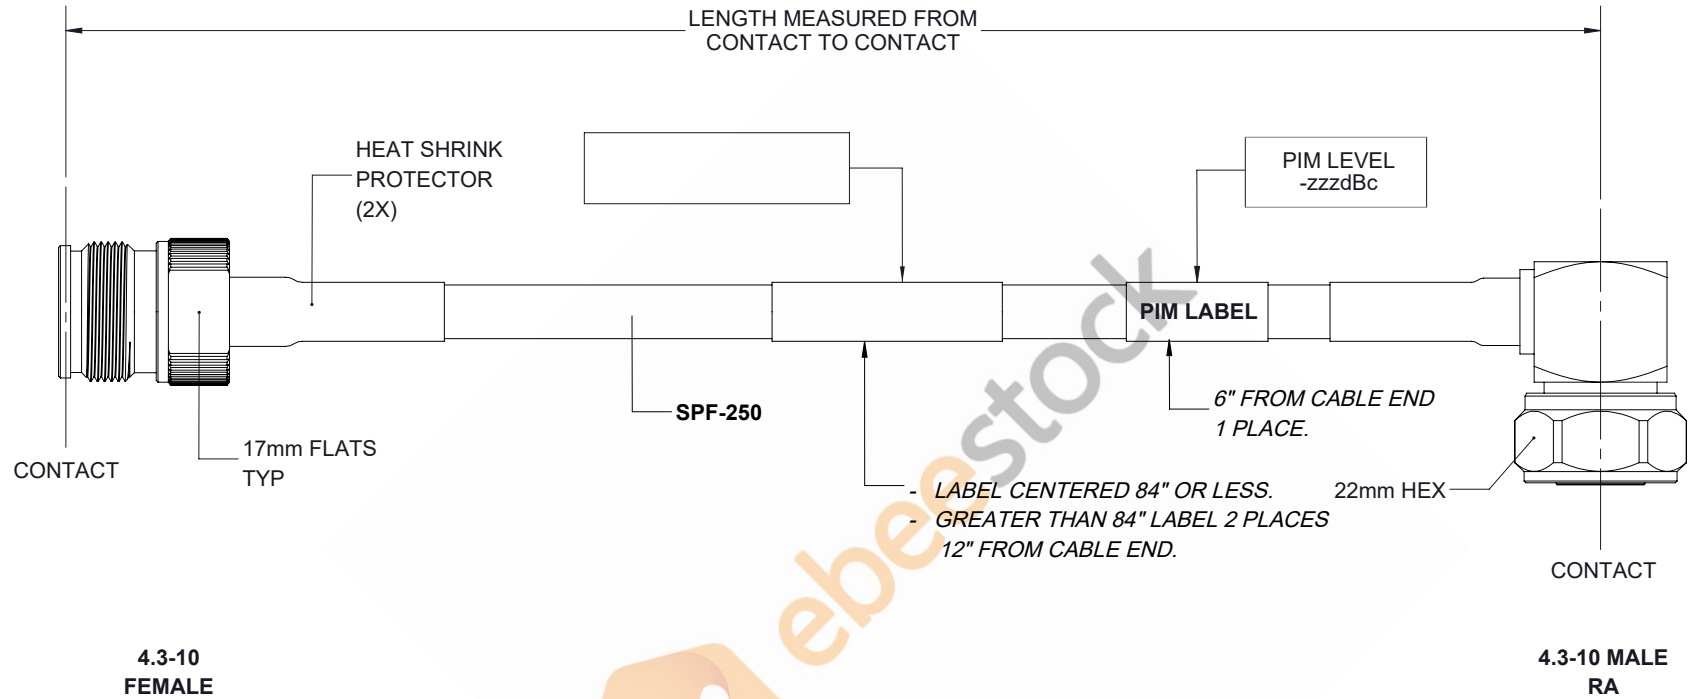

Fire Rated 4.3-10 Male Right Angle to 4.3-10 Female Low PIM Cable 48 Inch Length Using SPF-250 Coax Using Times Microwave Parts

| REVISIONS | | | |
|-----------|-----------------|----------|----------|
| REV. | DESCRIPTION | DATE | APPROVED |
| A | INITIAL RELEASE | 05/15/19 | S.ELLIS |

| | | | | | |
|---|--|---|------------|--|---------------------|
| UNLESS OTHERWISE SPECIFIED LEADING DIMENSIONS ARE INCHES DIMENSIONS IN [] ARE MILLIMETERS | |  8TH FLOOR, BUILDING 1, YONGFU SCIENCE AND TECHNOLOGY CENTER INDUSTRIAL PARK, NANZHA DISTRICT 5, HUMEN, 523900, DONGGUAN, GUANGDONG, CHINA WEBSITE: www.ebeestock.com EMAIL: sales@ebeestock.com | | THE INFORMATION AND DESIGN IN THIS DOCUMENT IS THE PROPERTY OF EBEESTOCK CORPORATION. ALL RIGHTS RESERVED. | |
| TOLERANCES: .X=± 2 [5.08] FRACTIONS ± 1/32 .XX=± 01 [.25] ANGLES ± 1° .XXX=± .005 [.13] | | | | SHEET 1 OF 1 | |
| ALL DIMENSIONS SHOWN ARE FOR REFERENCE ONLY. | | SCALE N/A | | | |
| THIRD-ANGLE PROJECTION | | SIZE A | CAGE 53919 | DRAWN BY K.DANG | PART NUMBER ET14987 |
|  | | | | REV A | |