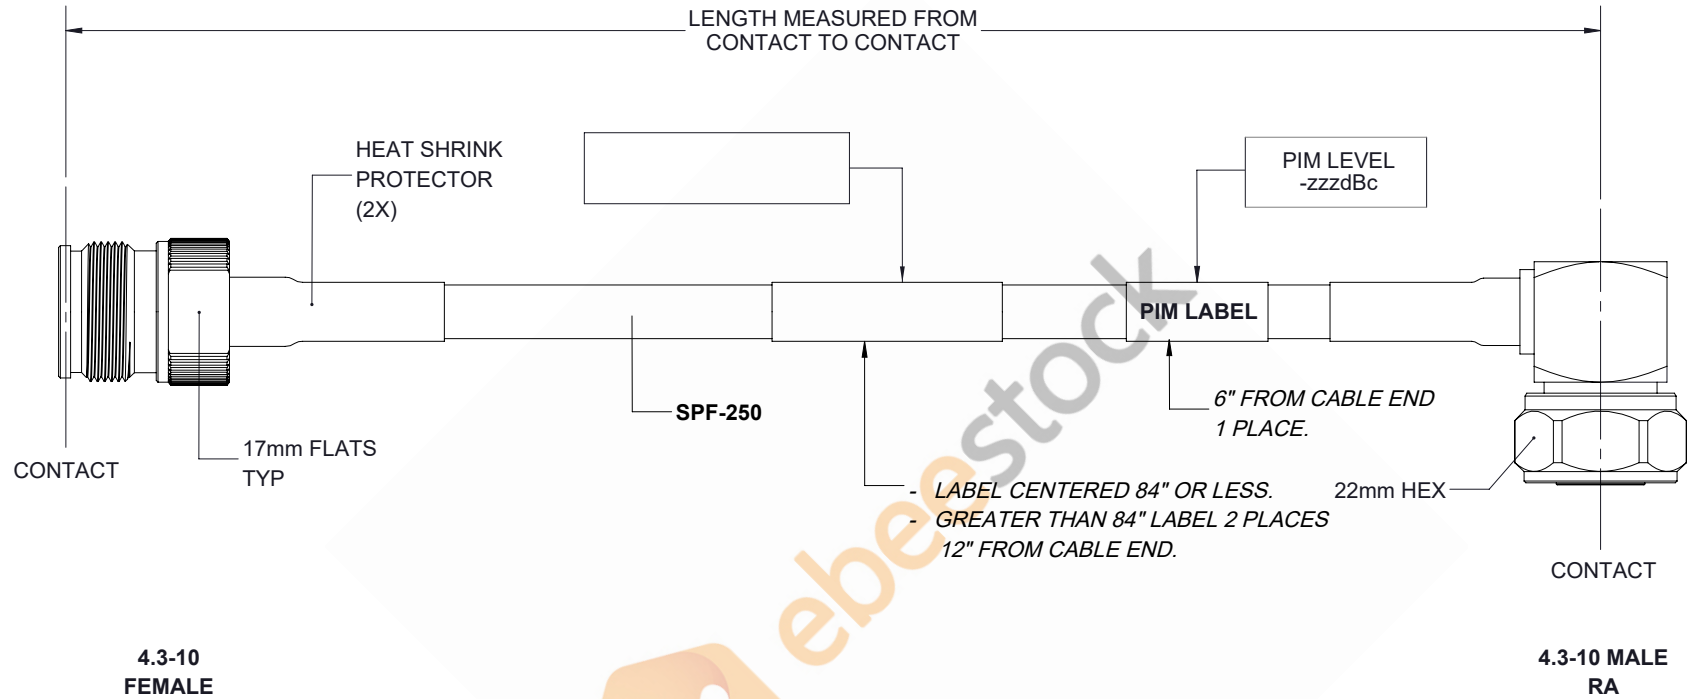

Fire Rated 4.3-10 Male Right Angle to 4.3-10 Female Low PIM Cable 60 Inch Length Using SPF-250 Coax Using Times Microwave Parts

REVISIONS			
REV.	DESCRIPTION	DATE	APPROVED
A	INITIAL RELEASE	05/15/19	S.ELLIS

4.3-10
FEMALE

4.3-10 MALE
RA

UNLESS OTHERWISE SPECIFIED
LEADING DIMENSIONS ARE INCHES
DIMENSIONS IN [] ARE MILLIMETERS

TOLERANCES:	
.X=± 2 [5.08]	FRACTIONS ± 1/32
.XX=± 01 [.25]	ANGLES ± 1°
.XXX=± .005 [.13]	

ALL DIMENSIONS SHOWN
ARE FOR REFERENCE ONLY.

THIRD-ANGLE PROJECTION

8TH FLOOR, BUILDING 1,
YONGFU SCIENCE AND TECHNOLOGY
CENTER INDUSTRIAL PARK, NANZHA DISTRICT
5, HUMEN, 523900, DONGGUAN, GUANGDONG, CHINA