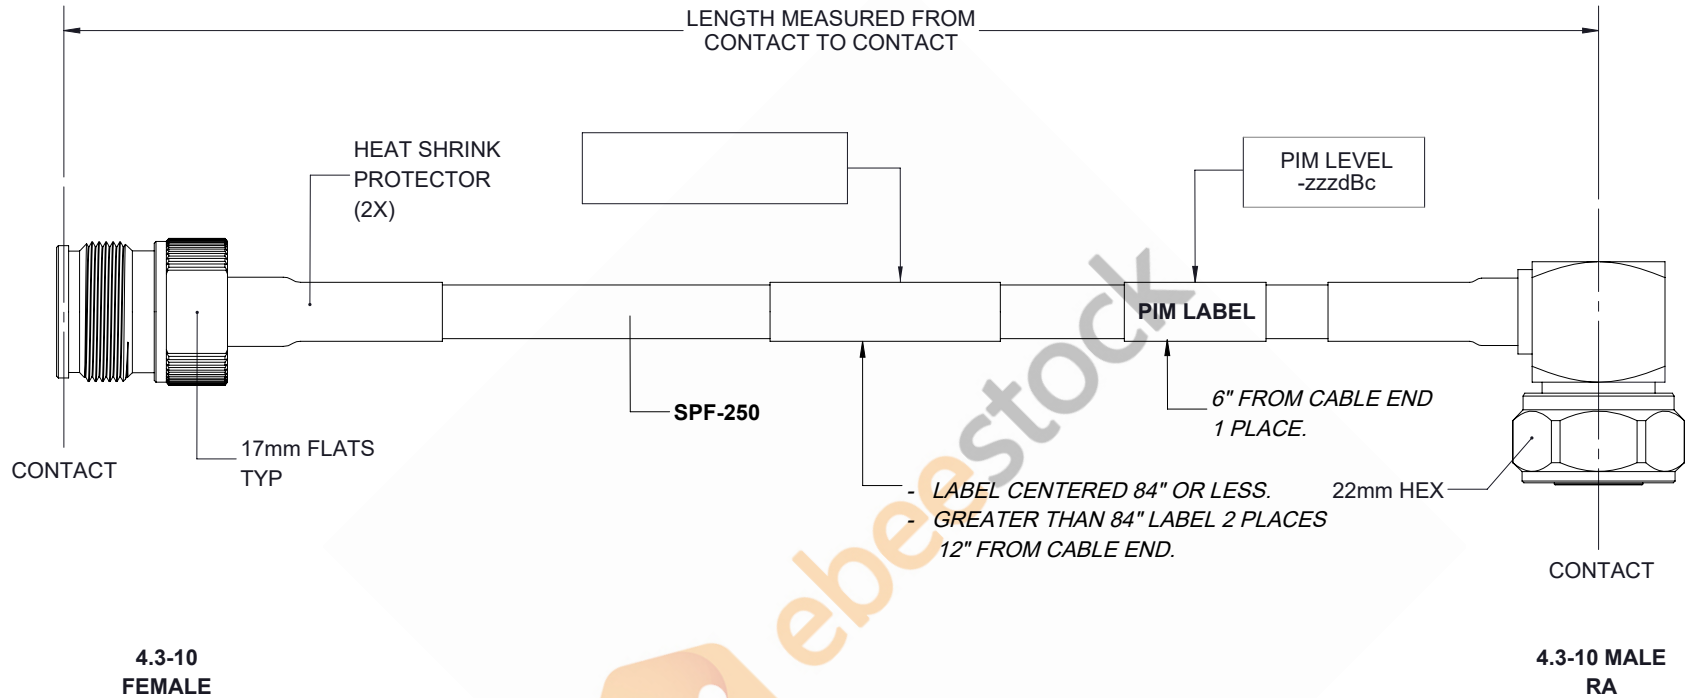

# Fire Rated 4.3-10 Male Right Angle to 4.3-10 Female Low PIM Cable 50 cm Length Using SPF-250 Coax Using Times Microwave Parts

REVISIONS			
REV.	DESCRIPTION	DATE	APPROVED
A	INITIAL RELEASE	05/15/19	S.ELLIS

UNLESS OTHERWISE SPECIFIED LEADING DIMENSIONS ARE INCHES DIMENSIONS IN [ ] ARE MILLIMETERS		 8TH FLOOR, BUILDING 1, YONGFU SCIENCE AND TECHNOLOGY CENTER INDUSTRIAL PARK, NANZHA DISTRICT 5, HUMEN, 523900, DONGGUAN, GUANGDONG, CHINA WEBSITE: <a href="http://www.ebeestock.com">www.ebeestock.com</a> EMAIL: <a href="mailto:sales@ebeestock.com">sales@ebeestock.com</a>		THE INFORMATION AND DESIGN IN THIS DOCUMENT IS THE PROPERTY OF EBEESTOCK CORPORATION. ALL RIGHTS RESERVED.	
TOLERANCES: .X=± 2 [ 5.08]      FRACTIONS ± 1/32 .XX=± 01 [ .25]      ANGLES ± 1° .XXX=± .005 [ .13]				SHEET 1 OF 1	
ALL DIMENSIONS SHOWN ARE FOR REFERENCE ONLY.		SCALE N/A			
THIRD-ANGLE PROJECTION		SIZE A	CAGE 53919	DRAWN BY K.DANG	PART NUMBER ET14989
				REV A	