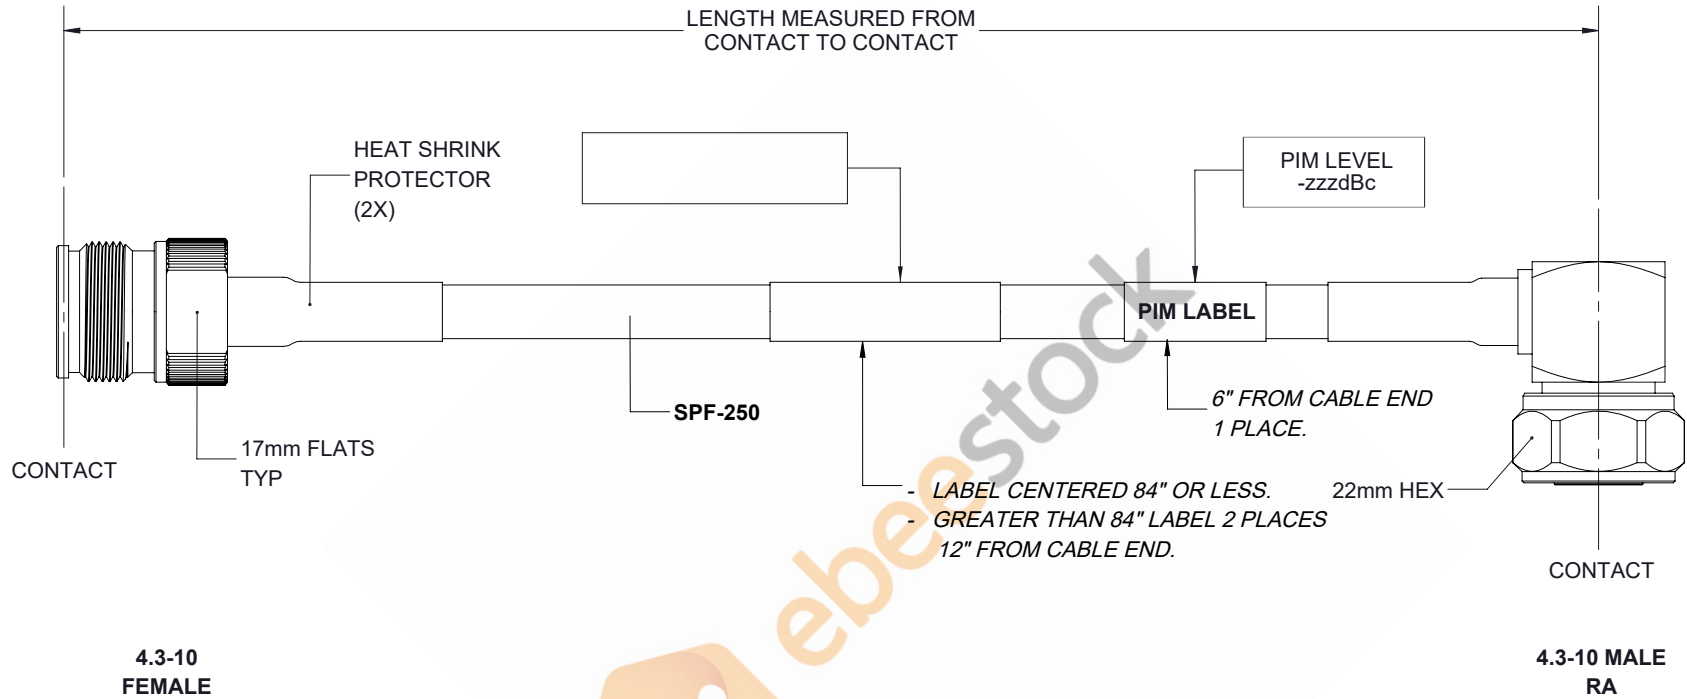

Fire Rated 4.3-10 Male Right Angle to 4.3-10 Female Low PIM Cable 100 cm Length Using SPF-250 Coax Using Times Microwave Parts

REVISIONS			
REV.	DESCRIPTION	DATE	APPROVED
A	INITIAL RELEASE	05/15/19	S.ELLIS

THESE COMMODITIES, TECHNOLOGY OR SOFTWARE WERE EXPORTED FROM THE UNITED STATES IN ACCORDANCE WITH THE EXPORT ADMINISTRATION REGULATIONS. DIVERSION CONTRARY TO U.S. LAW PROHIBITED.

UNLESS OTHERWISE SPECIFIED LEADING DIMENSIONS ARE INCHES DIMENSIONS IN [] ARE MILLIMETERS		 8TH FLOOR, BUILDING 1, YONGFU SCIENCE AND TECHNOLOGY CENTER INDUSTRIAL PARK, NANZHA DISTRICT 5, HUMEN, 523900, DONGGUAN, GUANGDONG, CHINA WEBSITE: www.ebeestock.com EMAIL: sales@ebeestock.com		THE INFORMATION AND DESIGN IN THIS DOCUMENT IS THE PROPERTY OF EBEESTOCK CORPORATION. ALL RIGHTS RESERVED.	
TOLERANCES: .X=± 2 [5.08] FRACTIONS ± 1/32 .XX=± 01 [.25] ANGLES ± 1° .XXX=± .005 [.13]				SHEET 1 OF 1	
ALL DIMENSIONS SHOWN ARE FOR REFERENCE ONLY.		SCALE N/A			
THIRD-ANGLE PROJECTION		SIZE A	CAGE 53919	DRAWN BY K.DANG	PART NUMBER ET14990
				REV A	