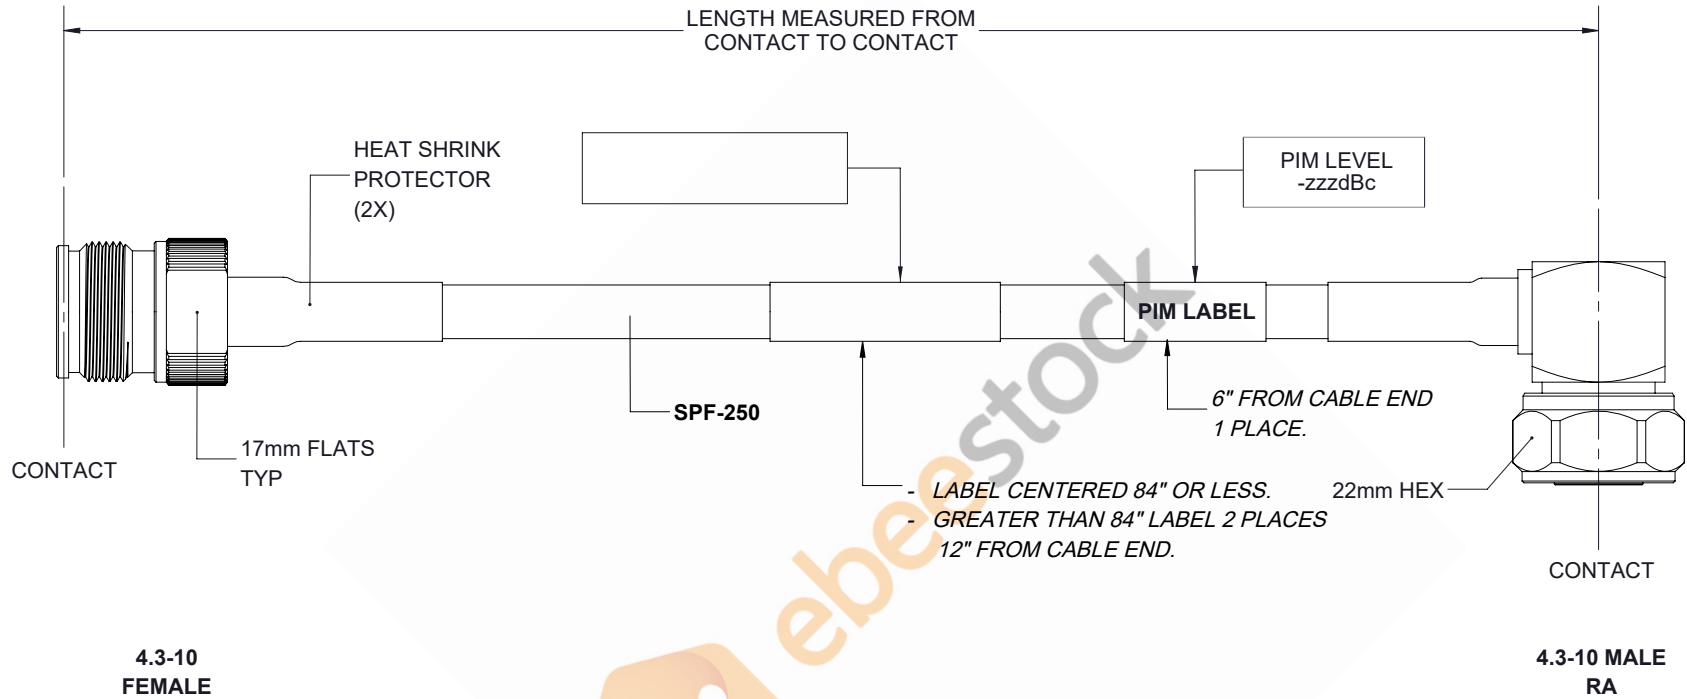

Fire Rated 4.3-10 Male Right Angle to 4.3-10 Female Low PIM Cable 200 cm Length Using SPF-250 Coax Using Times Microwave Parts

| REVISIONS | | | |
|-----------|-----------------|----------|----------|
| REV. | DESCRIPTION | DATE | APPROVED |
| A | INITIAL RELEASE | 05/15/19 | S.ELLIS |

| | | | | | |
|---|--|---|------------|--|---------------------|
| UNLESS OTHERWISE SPECIFIED LEADING DIMENSIONS ARE INCHES DIMENSIONS IN [] ARE MILLIMETERS | |  8TH FLOOR, BUILDING 1, YONGFU SCIENCE AND TECHNOLOGY CENTER INDUSTRIAL PARK, NANZHA DISTRICT 5, HUMEN, 523900, DONGGUAN, GUANGDONG, CHINA WEBSITE: www.ebeestock.com EMAIL: sales@ebeestock.com | | THE INFORMATION AND DESIGN IN THIS DOCUMENT IS THE PROPERTY OF EBEESTOCK CORPORATION. ALL RIGHTS RESERVED. | |
| TOLERANCES: .X=± 2 [5.08] FRACTIONS ± 1/32 .XX=± 01 [.25] ANGLES ± 1° .XXX=± .005 [.13] | | | | SHEET 1 OF 1 | |
| ALL DIMENSIONS SHOWN ARE FOR REFERENCE ONLY. | | SCALE N/A | | | |
| THIRD-ANGLE PROJECTION | | SIZE A | CAGE 53919 | DRAWN BY K.DANG | PART NUMBER ET14992 |
|  | | | | REV A | |