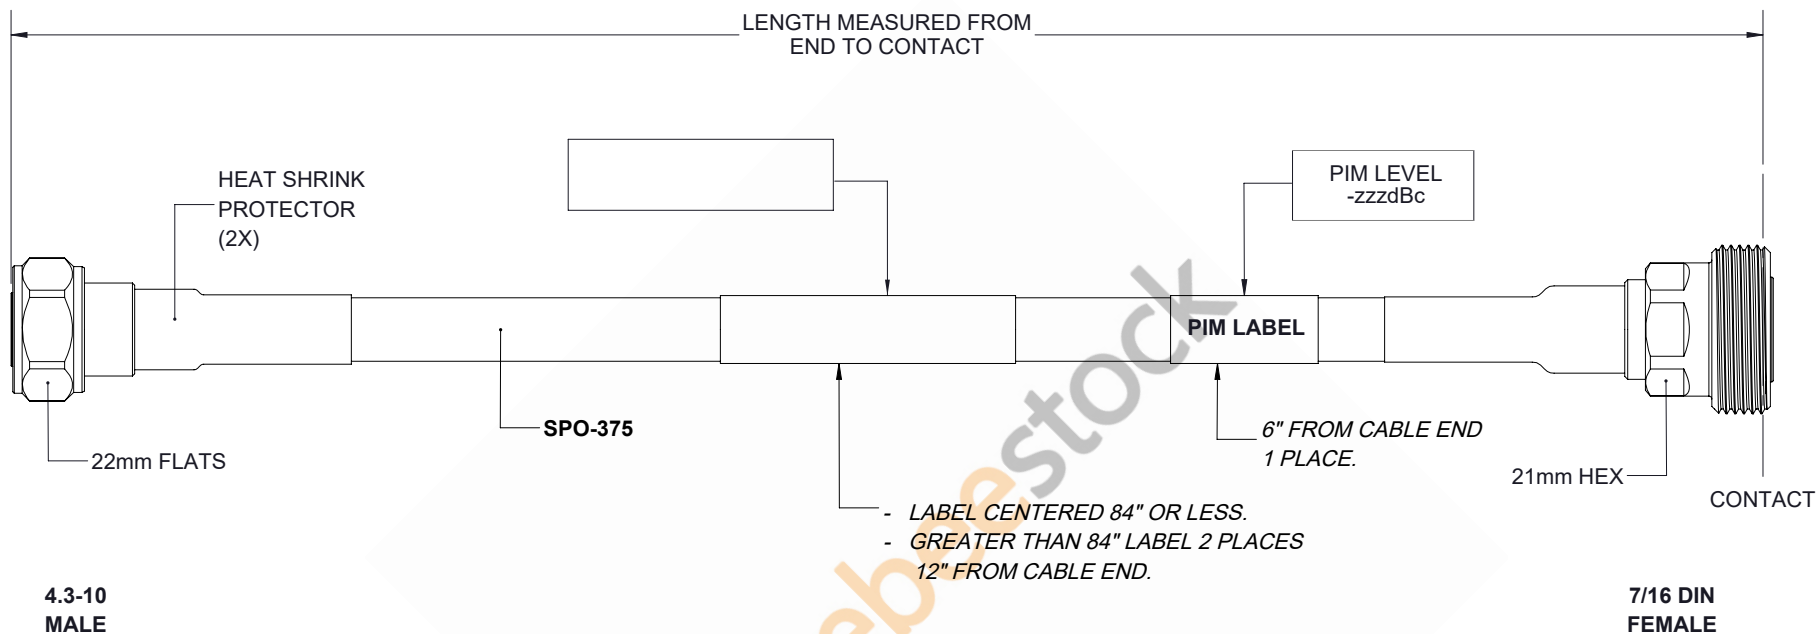

Outdoor Rated 4.3-10 Male to 7/16 DIN Female Low PIM Cable 12 Inch Length Using SPO-375 Coax Using Times Microwave Parts

REVISIONS			
REV.	DESCRIPTION	DATE	APPROVED
A	INITIAL RELEASE	05/20/19	S.ELLIS

THESE COMMODITIES, TECHNOLOGY OR SOFTWARE WERE EXPORTED FROM THE UNITED STATES IN ACCORDANCE WITH THE EXPORT ADMINISTRATION REGULATIONS. DIVERSION CONTRARY TO U.S. LAW PROHIBITED.

UNLESS OTHERWISE SPECIFIED LEADING DIMENSIONS ARE INCHES DIMENSIONS IN [] ARE MILLIMETERS		 8TH FLOOR, BUILDING 1, YONGFU SCIENCE AND TECHNOLOGY CENTER INDUSTRIAL PARK, NANZHA DISTRICT 5, HUMEN, 523900, DONGGUAN, GUANGDONG, CHINA WEBSITE: www.ebeestock.com EMAIL: sales@ebeestock.com		THE INFORMATION AND DESIGN IN THIS DOCUMENT IS THE PROPERTY OF EBEESTOCK CORPORATION. ALL RIGHTS RESERVED.		
TOLERANCES: .X±.2 [5.08] FRACTIONS ± 1/32 .XX±.01 [.25] ANGLES ± 1° .XXX±.005 [.13]				SHEET 1 OF 1		
ALL DIMENSIONS SHOWN ARE FOR REFERENCE ONLY.		SCALE N/A				
THIRD-ANGLE PROJECTION 		SIZE A	CAGE 53919	DRAWN BY K.DANG	PART NUMBER ET15109	REV A