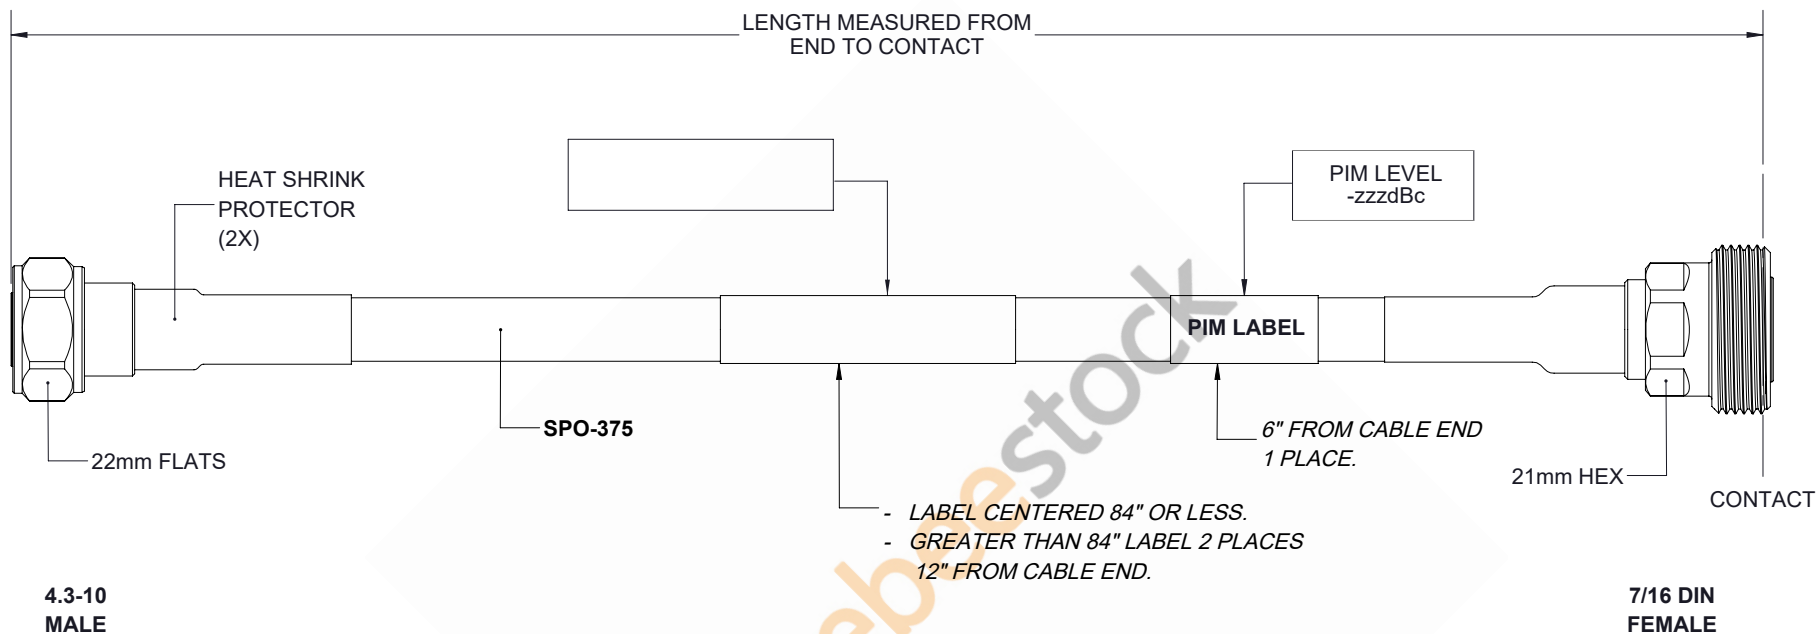

Outdoor Rated 4.3-10 Male to 7/16 DIN Female Low PIM Cable 24 Inch Length Using SPO-375 Coax Using Times Microwave Parts

REVISIONS			
REV.	DESCRIPTION	DATE	APPROVED
A	INITIAL RELEASE	05/20/19	S.ELLIS

THESE COMMODITIES, TECHNOLOGY OR SOFTWARE WERE EXPORTED FROM THE UNITED STATES IN ACCORDANCE WITH THE EXPORT ADMINISTRATION REGULATIONS. DIVERSION CONTRARY TO U.S. LAW PROHIBITED.

UNLESS OTHERWISE SPECIFIED LEADING DIMENSIONS ARE INCHES DIMENSIONS IN [] ARE MILLIMETERS		8TH FLOOR, BUILDING 1, YONGFU SCIENCE AND TECHNOLOGY CENTER INDUSTRIAL PARK, NANZHA DISTRICT 5, HUMEN, 523900, DONGGUAN, GUANGDONG, CHINA WEBSITE: www.ebeestock.com EMAIL: sales@ebeestock.com		THE INFORMATION AND DESIGN IN THIS DOCUMENT IS THE PROPERTY OF EBEESTOCK CORPORATION. ALL RIGHTS RESERVED.	
TOLERANCES: .X±.2 [5.08] FRACTIONS ± 1/32 .XX±.01 [.25] ANGLES ± 1° .XXX±.005 [.13]				SHEET 1 OF 1	
ALL DIMENSIONS SHOWN ARE FOR REFERENCE ONLY.		SCALE N/A			
THIRD-ANGLE PROJECTION 		SIZE A CAGE 53919 DRAWN BY K.DANG PART NUMBER ET15110 REV A			