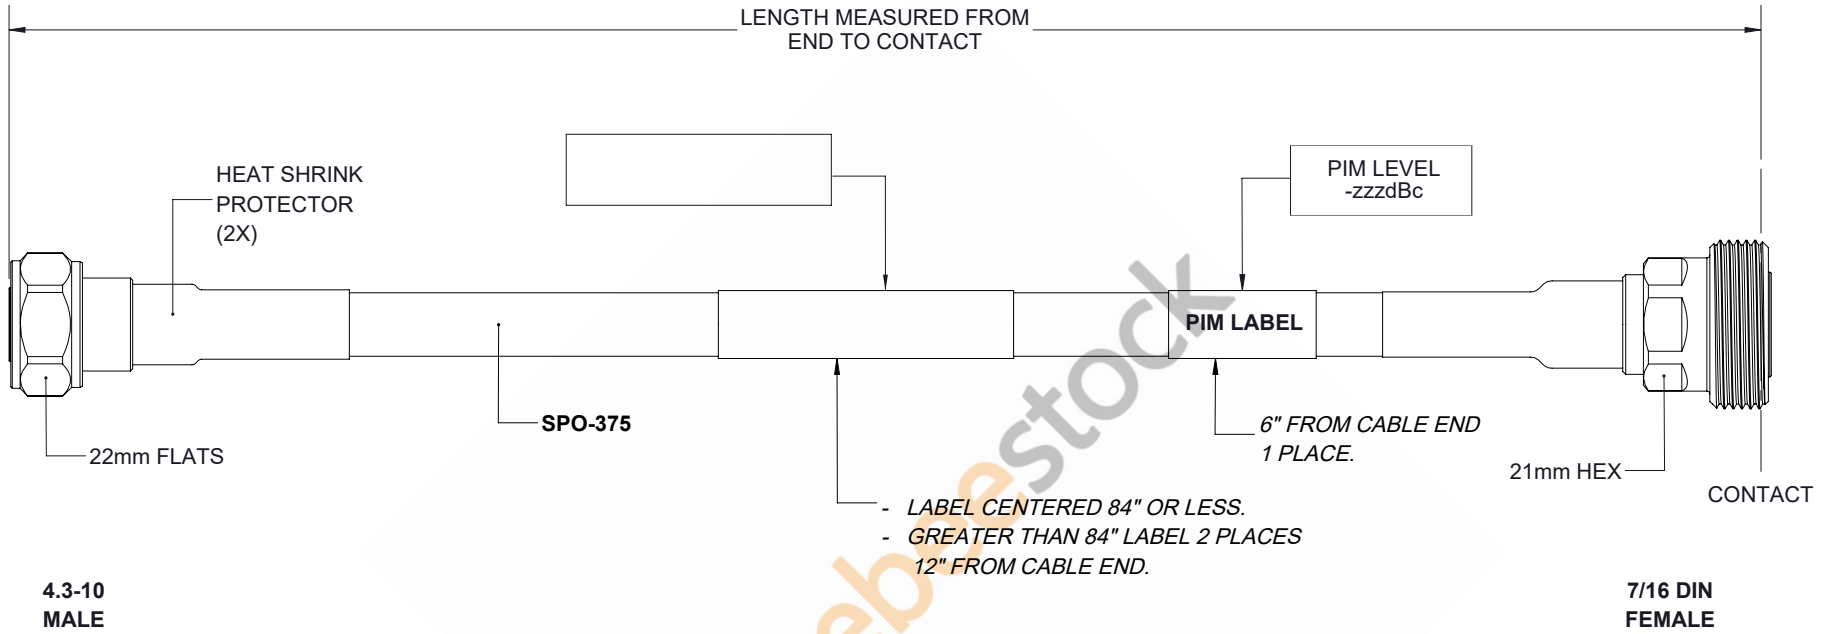

# Outdoor Rated 4.3-10 Male to 7/16 DIN Female Low PIM Cable 36 Inch Length Using SPO-375 Coax Using Times Microwave Parts

REVISIONS			
REV.	DESCRIPTION	DATE	APPROVED
A	INITIAL RELEASE	05/20/19	S.ELLIS

THESE COMMODITIES, TECHNOLOGY OR SOFTWARE WERE EXPORTED FROM THE UNITED STATES IN ACCORDANCE WITH THE EXPORT ADMINISTRATION REGULATIONS. DIVERSION CONTRARY TO U.S. LAW PROHIBITED.

UNLESS OTHERWISE SPECIFIED LEADING DIMENSIONS ARE INCHES DIMENSIONS IN [ ] ARE MILLIMETERS <b>TOLERANCES:</b> .X±.2 [5.08]    FRACTIONS ± 1/32 .XX±.01 [.25]    ANGLES ± 1° .XXX±.005 [.13]				THE INFORMATION AND DESIGN IN THIS DOCUMENT IS THE PROPERTY OF EBESTOCK CORPORATION. ALL RIGHTS RESERVED.	
ALL DIMENSIONS SHOWN ARE FOR REFERENCE ONLY. THIRD-ANGLE PROJECTION		8TH FLOOR, BUILDING 1, YONGFU SCIENCE AND TECHNOLOGY CENTER INDUSTRIAL PARK, NANZHA DISTRICT 5, HUMEN, 523900, DONGGUAN, GUANGDONG, CHINA WEBSITE: <a href="http://www.ebeestock.com">www.ebeestock.com</a> EMAIL: <a href="mailto:sales@ebeestock.com">sales@ebeestock.com</a>		SHEET 1 OF 1 SCALE N/A	
SIZE	CAGE	DRAWN BY	PART NUMBER	REV	
A	53919	K.DANG	ET15111	A	