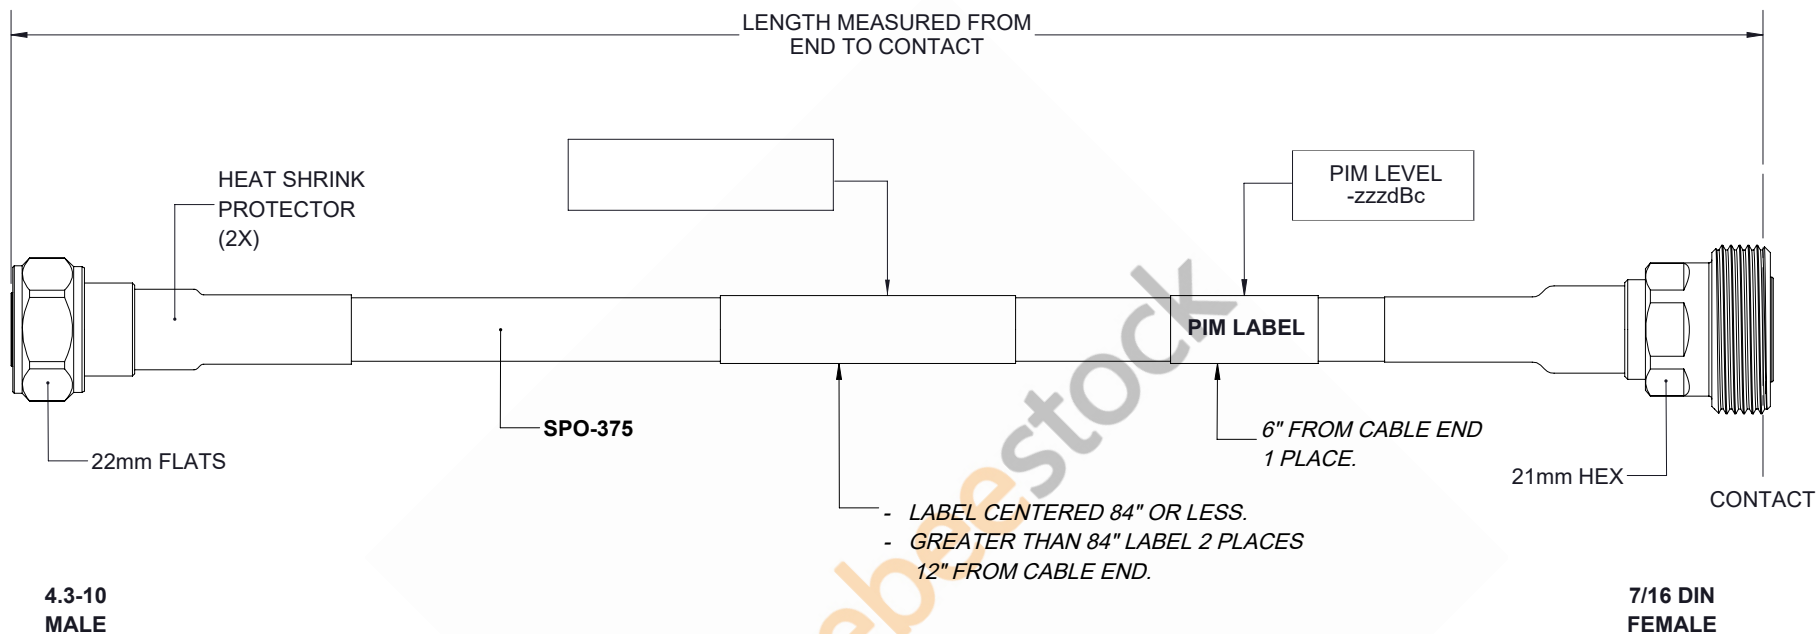

# Outdoor Rated 4.3-10 Male to 7/16 DIN Female Low PIM Cable 48 Inch Length Using SPO-375 Coax Using Times Microwave Parts

REVISIONS			
REV.	DESCRIPTION	DATE	APPROVED
A	INITIAL RELEASE	05/20/19	S.ELLIS

THESE COMMODITIES, TECHNOLOGY OR SOFTWARE WERE EXPORTED FROM THE UNITED STATES IN ACCORDANCE WITH THE EXPORT ADMINISTRATION REGULATIONS. DIVERSION CONTRARY TO U.S. LAW PROHIBITED.

UNLESS OTHERWISE SPECIFIED LEADING DIMENSIONS ARE INCHES DIMENSIONS IN [ ] ARE MILLIMETERS				THE INFORMATION AND DESIGN IN THIS DOCUMENT IS THE PROPERTY OF EBEESTOCK CORPORATION. ALL RIGHTS RESERVED.	
TOLERANCES: .X±.2 [5.08]      FRACTIONS ± 1/32 .XX±.01 [.25]      ANGLES ± 1° .XXX±.005 [.13]					
ALL DIMENSIONS SHOWN ARE FOR REFERENCE ONLY.		8TH FLOOR, BUILDING 1, YONGFU SCIENCE AND TECHNOLOGY CENTER INDUSTRIAL PARK, NANZHA DISTRICT 5, HUMEN, 523900, DONGGUAN, GUANGDONG, CHINA		SHEET 1 OF 1 SCALE N/A	
THIRD-ANGLE PROJECTION		WEBSITE: <a href="http://www.ebeestock.com">www.ebeestock.com</a> EMAIL: <a href="mailto:sales@ebeestock.com">sales@ebeestock.com</a>		PART NUMBER	
SIZE A	CAGE 53919	DRAWN BY K.DANG	ET15112		REV A