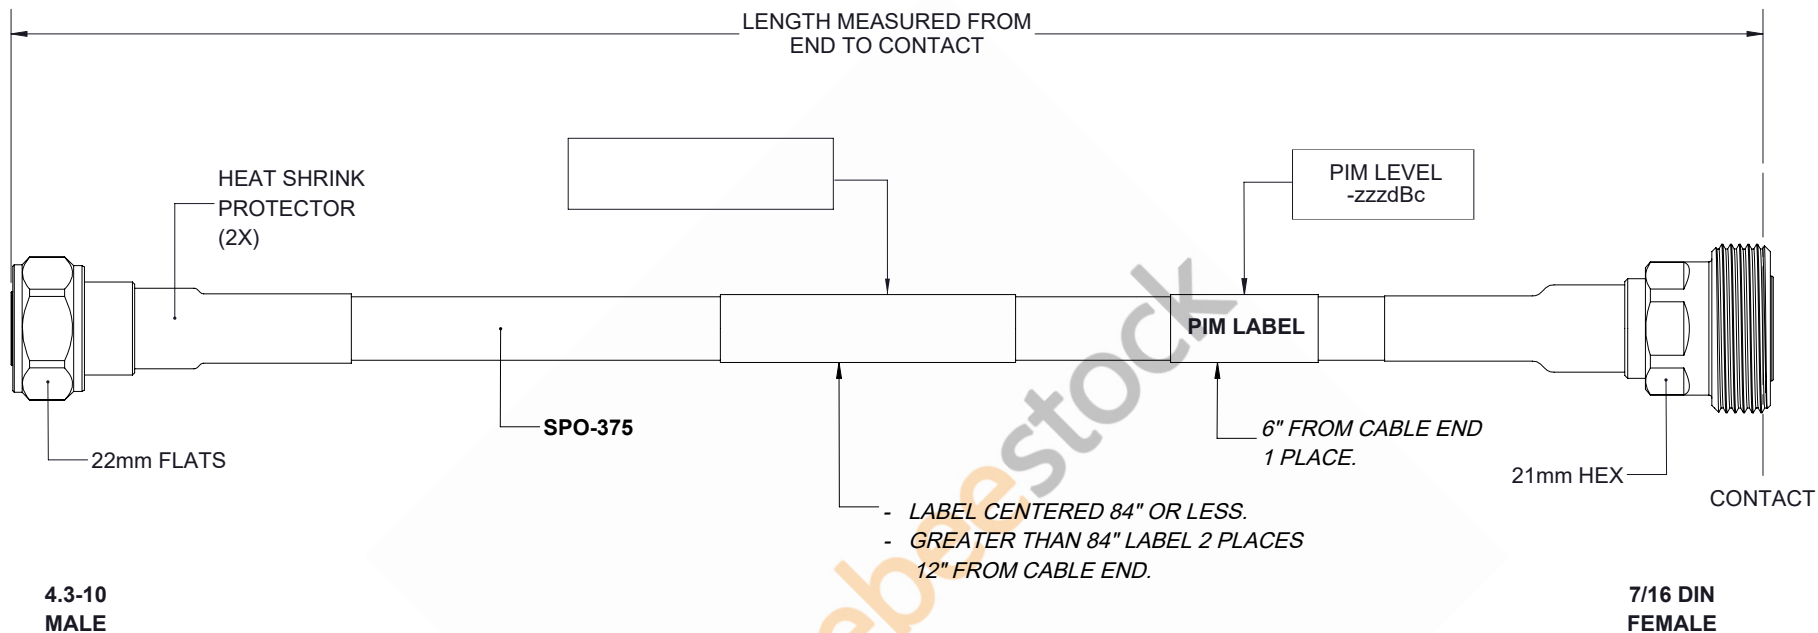

# Outdoor Rated 4.3-10 Male to 7/16 DIN Female Low PIM Cable 60 Inch Length Using SPO-375 Coax Using Times Microwave Parts

REVISIONS			
REV.	DESCRIPTION	DATE	APPROVED
A	INITIAL RELEASE	05/20/19	S.ELLIS

THESE COMMODITIES, TECHNOLOGY OR SOFTWARE WERE EXPORTED FROM THE UNITED STATES IN ACCORDANCE WITH THE EXPORT ADMINISTRATION REGULATIONS. DIVERSION CONTRARY TO U.S. LAW PROHIBITED.

UNLESS OTHERWISE SPECIFIED LEADING DIMENSIONS ARE INCHES DIMENSIONS IN [ ] ARE MILLIMETERS				THE INFORMATION AND DESIGN IN THIS DOCUMENT IS THE PROPERTY OF EBEESTOCK CORPORATION. ALL RIGHTS RESERVED.	
TOLERANCES: .X±.2 [5.08]    FRACTIONS ± 1/32 .XX±.01 [.25]    ANGLES ± 1° .XXX±.005 [.13]					
ALL DIMENSIONS SHOWN ARE FOR REFERENCE ONLY.		8TH FLOOR, BUILDING 1, YONGFU SCIENCE AND TECHNOLOGY CENTER INDUSTRIAL PARK, NANZHA DISTRICT 5, HUMEN, 523900, DONGGUAN, GUANGDONG, CHINA		SHEET 1 OF 1 SCALE N/A	
THIRD-ANGLE PROJECTION		SIZE A	CAGE 53919	DRAWN BY K.DANG	PART NUMBER ET15113
				WEBSITE: <a href="http://www.ebeestock.com">www.ebeestock.com</a> EMAIL: <a href="mailto:sales@ebeestock.com">sales@ebeestock.com</a>	REV A