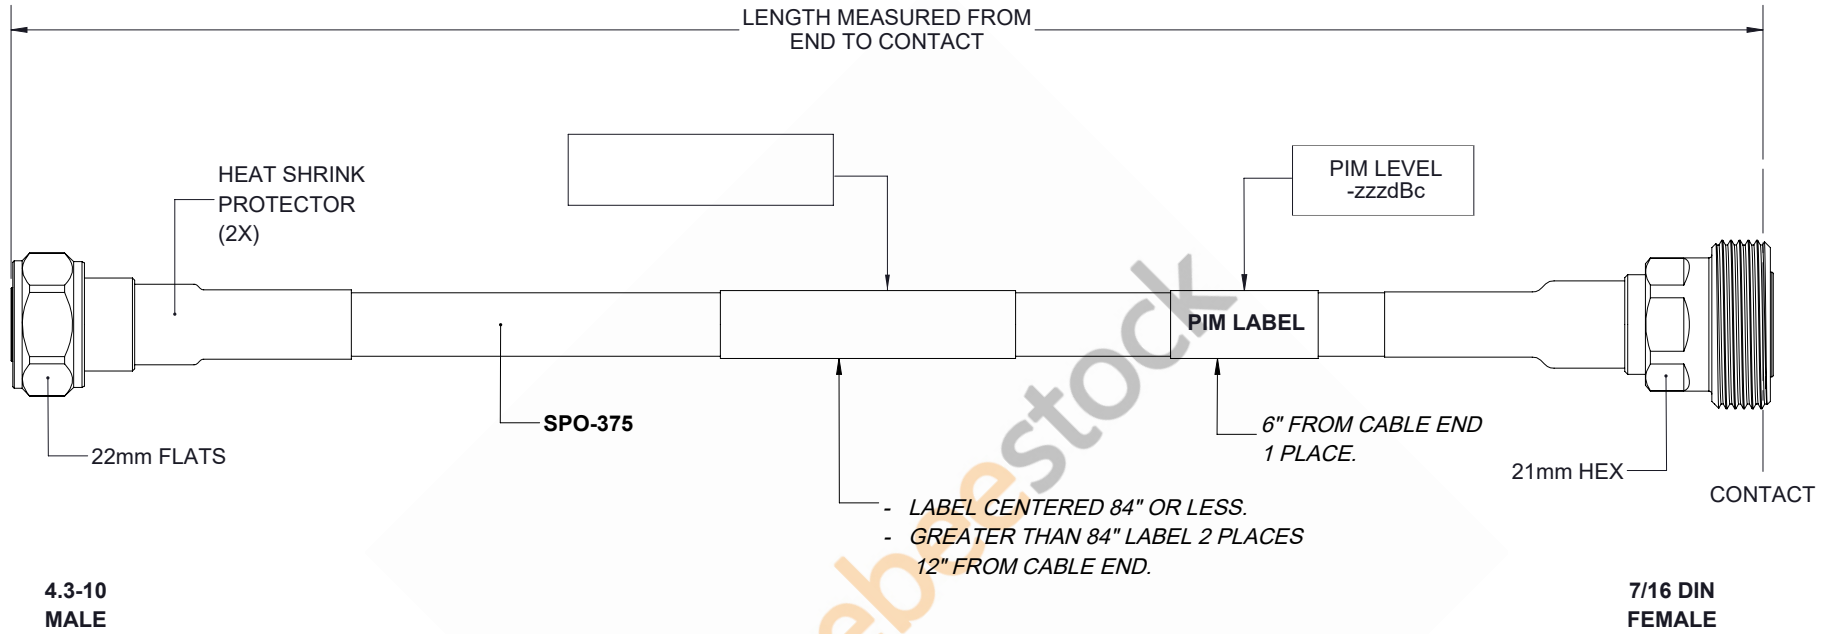

# Outdoor Rated 4.3-10 Male to 7/16 DIN Female Low PIM Cable 50 cm Length Using SPO-375 Coax Using Times Microwave Parts

REVISIONS			
REV.	DESCRIPTION	DATE	APPROVED
A	INITIAL RELEASE	05/20/19	S.ELLIS

THESE COMMODITIES, TECHNOLOGY OR SOFTWARE WERE EXPORTED FROM THE UNITED STATES IN ACCORDANCE WITH THE EXPORT ADMINISTRATION REGULATIONS. DIVERSION CONTRARY TO U.S. LAW PROHIBITED.

UNLESS OTHERWISE SPECIFIED LEADING DIMENSIONS ARE INCHES DIMENSIONS IN [ ] ARE MILLIMETERS		 8TH FLOOR, BUILDING 1, YONGFU SCIENCE AND TECHNOLOGY CENTER INDUSTRIAL PARK, NANZHA DISTRICT 5, HUMEN, 523900, DONGGUAN, GUANGDONG, CHINA WEBSITE: <a href="http://www.ebeestock.com">www.ebeestock.com</a> EMAIL: <a href="mailto:sales@ebeestock.com">sales@ebeestock.com</a>		THE INFORMATION AND DESIGN IN THIS DOCUMENT IS THE PROPERTY OF EBEESTOCK CORPORATION. ALL RIGHTS RESERVED.		
TOLERANCES: .X±.2 [5.08]      FRACTIONS ± 1/32 .XX±.01 [.25]      ANGLES ± 1° .XXX±.005 [.13]				SHEET 1 OF 1		
ALL DIMENSIONS SHOWN ARE FOR REFERENCE ONLY.		SCALE N/A				
THIRD-ANGLE PROJECTION		SIZE A	CAGE 53919	DRAWN BY K.DANG	PART NUMBER ET15114	REV A