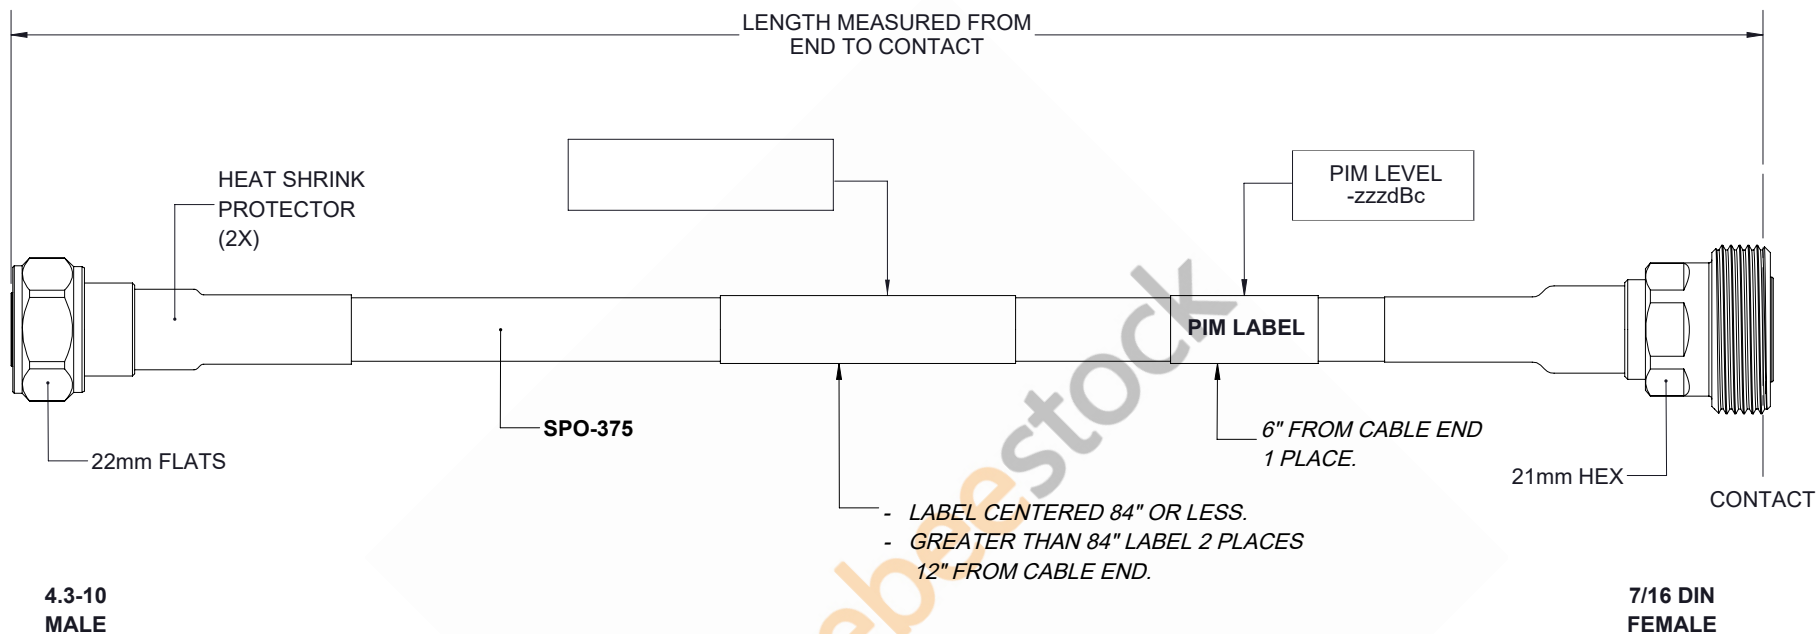

Outdoor Rated 4.3-10 Male to 7/16 DIN Female Low PIM Cable 150 cm Length Using SPO-375 Coax Using Times Microwave Parts

REVISIONS			
REV.	DESCRIPTION	DATE	APPROVED
A	INITIAL RELEASE	05/20/19	S.ELLIS

THESE COMMODITIES, TECHNOLOGY OR SOFTWARE WERE EXPORTED FROM THE UNITED STATES IN ACCORDANCE WITH THE EXPORT ADMINISTRATION REGULATIONS. DIVERSION CONTRARY TO U.S. LAW PROHIBITED.

UNLESS OTHERWISE SPECIFIED LEADING DIMENSIONS ARE INCHES DIMENSIONS IN [] ARE MILLIMETERS		 8TH FLOOR, BUILDING 1, YONGFU SCIENCE AND TECHNOLOGY CENTER INDUSTRIAL PARK, NANZHA DISTRICT 5, HUMEN, 523900, DONGGUAN, GUANGDONG, CHINA WEBSITE: www.ebeestock.com EMAIL: sales@ebeestock.com		THE INFORMATION AND DESIGN IN THIS DOCUMENT IS THE PROPERTY OF EBEESTOCK CORPORATION. ALL RIGHTS RESERVED.		
TOLERANCES: .X±.2 [5.08] FRACTIONS ± 1/32 .XX±.01 [.25] ANGLES ± 1° .XXX±.005 [.13]				SHEET 1 OF 1		
ALL DIMENSIONS SHOWN ARE FOR REFERENCE ONLY.		SCALE N/A				
THIRD-ANGLE PROJECTION 		SIZE A	CAGE 53919	DRAWN BY K.DANG	PART NUMBER ET15116	REV A