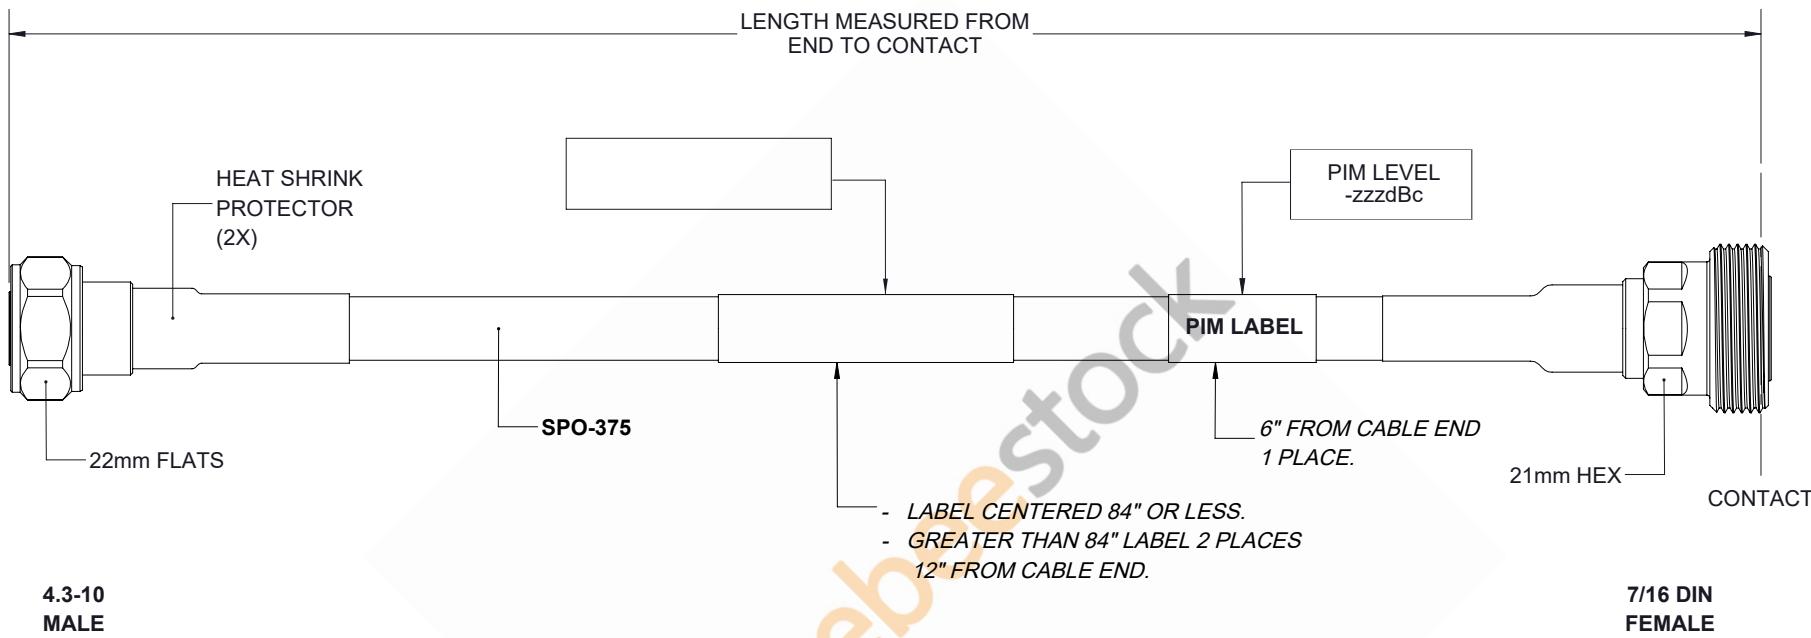

# Outdoor Rated 4.3-10 Male to 7/16 DIN Female Low PIM Cable 200 cm Length Using SPO-375 Coax Using Times Microwave Parts

REVISIONS			
REV.	DESCRIPTION	DATE	APPROVED
A	INITIAL RELEASE	05/20/19	S.ELLIS

THESE COMMODITIES, TECHNOLOGY OR SOFTWARE WERE EXPORTED FROM THE UNITED STATES IN ACCORDANCE WITH THE EXPORT ADMINISTRATION REGULATIONS. DIVERSION CONTRARY TO U.S. LAW PROHIBITED.

UNLESS OTHERWISE SPECIFIED LEADING DIMENSIONS ARE INCHES DIMENSIONS IN [ ] ARE MILLIMETERS

**TOLERANCES:**

.X±.2	[ 5.08 ]	FRACTIONS	± 1/32
.XX±.01	[ .25 ]	ANGLES	± 1°
.XXX±.005	[ .13 ]		

ALL DIMENSIONS SHOWN ARE FOR REFERENCE ONLY.

SIZE	CAGE	DRAWN BY	PART NUMBER
A	53919	K.DANG	ET15117

THE INFORMATION AND DESIGN IN THIS DOCUMENT IS THE PROPERTY OF EBEESTOCK CORPORATION. ALL RIGHTS RESERVED.

SHEET	1	OF	1
SCALE	N/A		