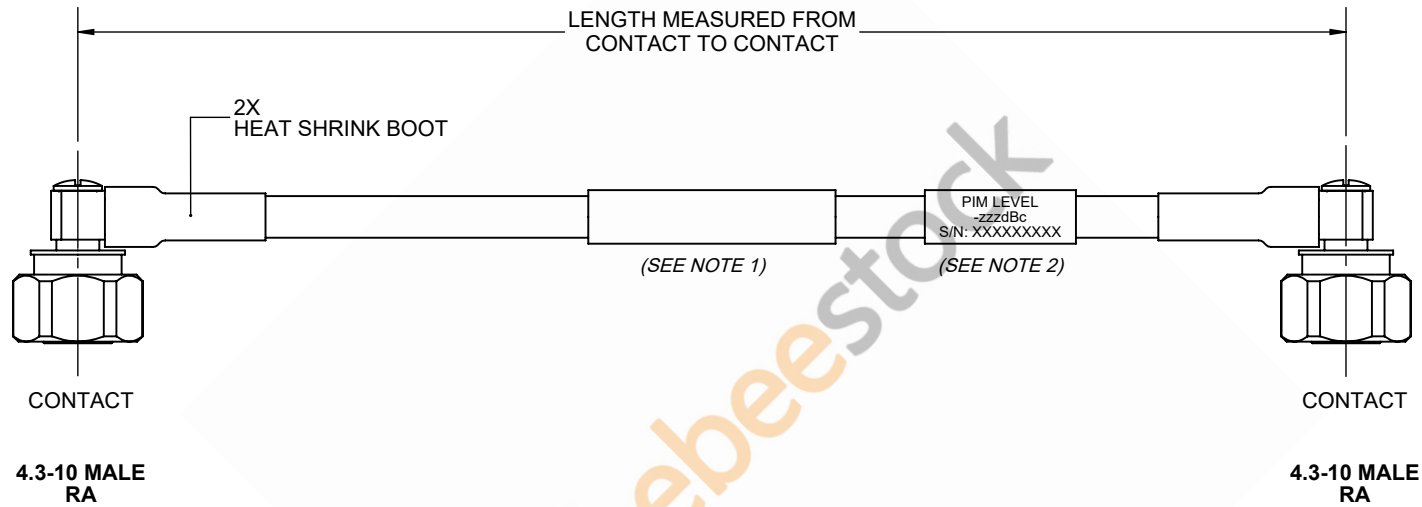

# 4.3-10 Male Right Angle to 4.3-10 Male Right Angle Low PIM Cable 24 Inch Length Using 1/4 inch Super lexible Coax

REVISIONS			
REV.	DESCRIPTION	DATE	APPROVED
A	INITIAL RELEASE	1/14/2021	S.ELLIS

**NOTES:**

1. CABLES 84" AND UNDER HAVE 1 LABEL CENTERED. CABLES OVER 84" HAVE 2 LABELS, ONE AT EACH END 12.0" FROM THE END OF THE CONNECTOR.
2. 6" FROM CABLE END 1 PLACE FOR ALL LENGTHS OF CABLE.

THESE COMMODITIES, TECHNOLOGY OR SOFTWARE WERE EXPORTED FROM THE UNITED STATES IN ACCORDANCE WITH THE EXPORT ADMINISTRATION REGULATIONS. DIVERSION CONTRARY TO U.S. LAW PROHIBITED.

UNLESS OTHERWISE SPECIFIED LEADING DIMENSIONS ARE INCHES DIMENSIONS IN [ ] ARE MILLIMETERS <b>TOLERANCES:</b> .X = ±.2 [ .508 ]      FRACTIONS ± 1/32 .XX = ±.02 [ .51 ]      ANGLES ± 1° .XXX = ±.005 [ .13 ] <b>CABLE LENGTH (L) TOLERANCES:</b> L ≤ 12 [305] = +1 [25] / -0 12 [305] < L ≤ 60 [1524] = +2 [51] / -0 60 [1524] < L ≤ 120 [3048] = +4 [102] / -0 120 [3048] < L ≤ 300 [7620] = +6 [152] / -0 300 [7620] < L = +5%L / -0 ALL DIMENSIONS SHOWN ARE FOR REFERENCE ONLY.		<p>8TH FLOOR, BUILDING 1, YONGFU SCIENCE AND TECHNOLOGY CENTER INDUSTRIAL PARK, NANZHA DISTRICT 5, HUMEN, 523900, DONGGUAN, GUANGDONG, CHINA WEBSITE: <a href="http://www.ebeestock.com">www.ebeestock.com</a> EMAIL: <a href="mailto:sales@ebeestock.com">sales@ebeestock.com</a></p>		THIRD-ANGLE PROJECTION  THE INFORMATION AND DESIGN IN THIS DOCUMENT IS THE PROPERTY OF EBEESTOCK CORPORATION ALL RIGHTS RESERVED. SHEET 1 OF 1 SCALE N/A	
SIZE	CAGE CODE	DRAWN BY	ITEM NO.	REV	
A	53919	K.DANG	ET15227	A	