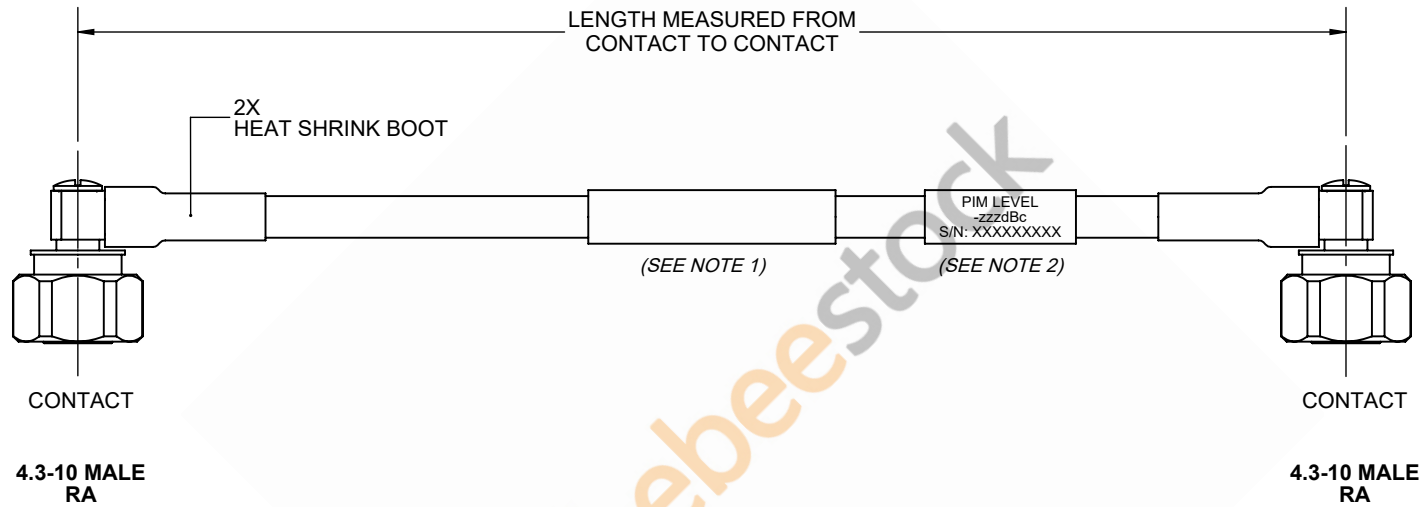

# 4.3-10 Male Right Angle to 4.3-10 Male Right Angle Low PIM Cable 100 Cm Length Using 1/4 inch Super lexible Coax

REVISIONS			
REV.	DESCRIPTION	DATE	APPROVED
A	INITIAL RELEASE	1/14/2021	S.ELLIS

**NOTES:**

1. CABLES 84" AND UNDER HAVE 1 LABEL CENTERED. CABLES OVER 84" HAVE 2 LABELS, ONE AT EACH END 12.0" FROM THE END OF THE CONNECTOR.
2. 6" FROM CABLE END 1 PLACE FOR ALL LENGTHS OF CABLE.

THESE COMMODITIES, TECHNOLOGY OR SOFTWARE WERE EXPORTED FROM THE UNITED STATES IN ACCORDANCE WITH THE EXPORT ADMINISTRATION REGULATIONS. DIVERSION CONTRARY TO U.S. LAW PROHIBITED.

UNLESS OTHERWISE SPECIFIED LEADING DIMENSIONS ARE INCHES DIMENSIONS IN [ ] ARE MILLIMETERS <b>TOLERANCES:</b> .X = ±.2 [ .51 ]      FRACTIONS ± 1/32 .XX = ±.02 [ .51 ]      ± 1/32 .XXX = ±.005 [ .13 ]      ANGLES ± 1° <b>CABLE LENGTH (L) TOLERANCES:</b> L ≤ 12 [305] = +1 [25] / -0 12 [305] < L ≤ 60 [1524] = +2 [51] / -0 60 [1524] < L ≤ 120 [3048] = +4 [102] / -0 120 [3048] < L ≤ 300 [7620] = +6 [152] / -0 300 [7620] < L = +5%L / -0 ALL DIMENSIONS SHOWN ARE FOR REFERENCE ONLY.		<p>8TH FLOOR, BUILDING 1, YONGFU SCIENCE AND TECHNOLOGY CENTER INDUSTRIAL PARK, NANZHA DISTRICT 5, HUMEN, 523900, DONGGUAN, GUANGDONG, CHINA WEBSITE: <a href="http://www.ebeestock.com">www.ebeestock.com</a> EMAIL: <a href="mailto:sales@ebeestock.com">sales@ebeestock.com</a></p>		THIRD-ANGLE PROJECTION  THE INFORMATION AND DESIGN IN THIS DOCUMENT IS THE PROPERTY OF EBEESTOCK CORPORATION ALL RIGHTS RESERVED. SHEET 1 OF 1 SCALE N/A	
SIZE	CAGE CODE	DRAWN BY	ITEM NO.	REV	
A	53919	K.DANG	ET15232	A	