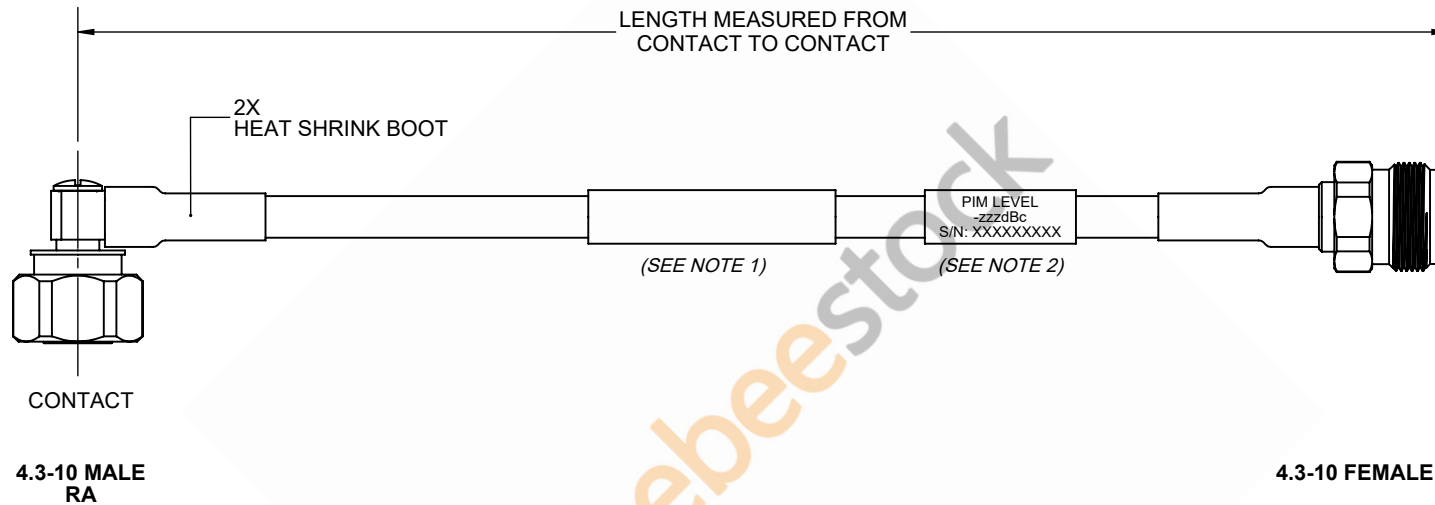

# 4.3-10 Male Right Angle to 4.3-10 Female Low PIM Cable 24 Inch Length Using 1/4 inch Super lexible Coax

REVISIONS			
REV.	DESCRIPTION	DATE	APPROVED
A	INITIAL RELEASE	1/14/2021	S.ELLIS

**NOTES:**

1. CABLES 84" AND UNDER HAVE 1 LABEL CENTERED. CABLES OVER 84" HAVE 2 LABELS, ONE AT EACH END 12.0" FROM THE END OF THE CONNECTOR.
2. 6" FROM CABLE END 1 PLACE FOR ALL LENGTHS OF CABLE.

THESE COMMODITIES, TECHNOLOGY OR SOFTWARE WERE EXPORTED FROM THE UNITED STATES IN ACCORDANCE WITH THE EXPORT ADMINISTRATION REGULATIONS. DIVERSION CONTRARY TO U.S. LAW PROHIBITED.

UNLESS OTHERWISE SPECIFIED LEADING DIMENSIONS ARE INCHES DIMENSIONS IN [ ] ARE MILLIMETERS <b>TOLERANCES:</b> .X = ±.02 [ .51 ]      FRACTIONS ± 1/32 .XX = ±.02 [ .51 ]      ± 1/32 .XXX = ±.005 [ .13 ]      ANGLES ± 1° <b>CABLE LENGTH (L) TOLERANCES:</b> L ≤ 12 [305] = +1 [25] / -0 12 [305] < L ≤ 60 [1524] = +2 [51] / -0 60 [1524] < L ≤ 120 [3048] = +4 [102] / -0 120 [3048] < L ≤ 300 [7620] = +6 [152] / -0 300 [7620] < L = +5%L / -0 ALL DIMENSIONS SHOWN ARE FOR REFERENCE ONLY.		<p>8TH FLOOR, BUILDING 1, YONGFU SCIENCE AND TECHNOLOGY CENTER INDUSTRIAL PARK, NANZHA DISTRICT 5, HUMEN, 523900, DONGGUAN, GUANGDONG, CHINA</p> <p>WEBSITE: <a href="http://www.ebeestock.com">www.ebeestock.com</a> EMAIL: <a href="mailto:sales@ebeestock.com">sales@ebeestock.com</a></p>		THIRD-ANGLE PROJECTION  THE INFORMATION AND DESIGN IN THIS DOCUMENT IS THE PROPERTY OF EBEESTOCK CORPORATION ALL RIGHTS RESERVED. SHEET 1 OF 1 SCALE N/A	
SIZE	CAGE CODE	DRAWN BY	ITEM NO.	REV	
A	53919	K.DANG	ET15236	A	