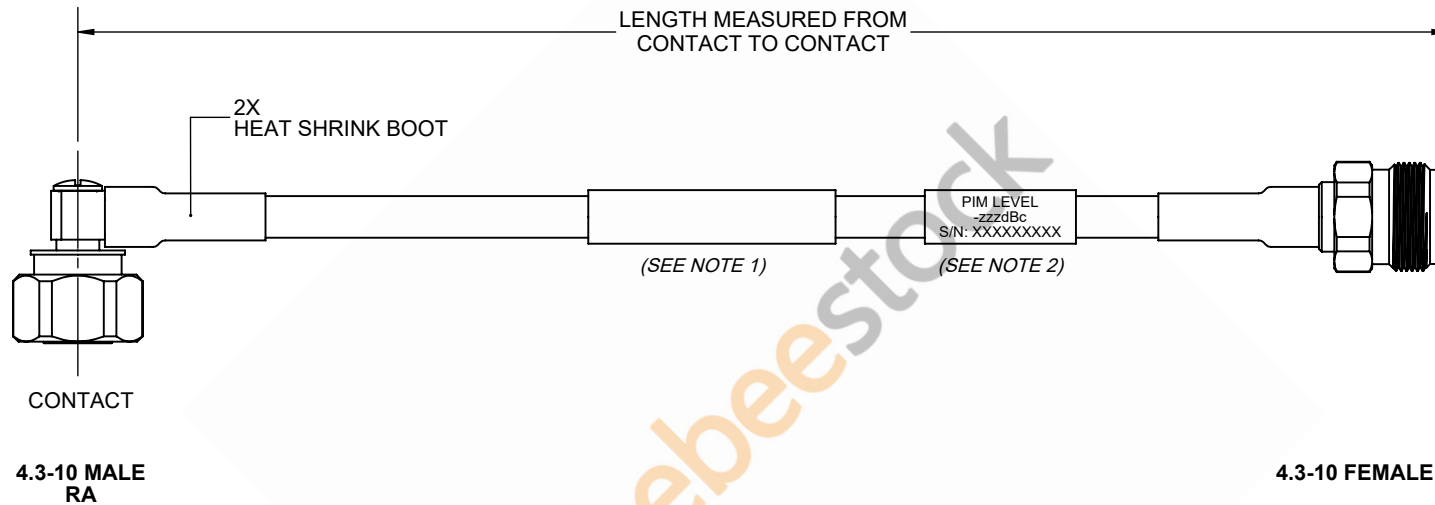

# 4.3-10 Male Right Angle to 4.3-10 Female Low PIM Cable 200 Cm Length Using 1/4 inch Super lexible Coax

REVISIONS			
REV.	DESCRIPTION	DATE	APPROVED
A	INITIAL RELEASE	1/14/2021	S.ELLIS

**NOTES:**

1. CABLES 84" AND UNDER HAVE 1 LABEL CENTERED. CABLES OVER 84" HAVE 2 LABELS, ONE AT EACH END 12.0" FROM THE END OF THE CONNECTOR.
2. 6" FROM CABLE END 1 PLACE FOR ALL LENGTHS OF CABLE.

THESE COMMODITIES, TECHNOLOGY OR SOFTWARE WERE EXPORTED FROM THE UNITED STATES IN ACCORDANCE WITH THE EXPORT ADMINISTRATION REGULATIONS. DIVERSION CONTRARY TO U.S. LAW PROHIBITED.

UNLESS OTHERWISE SPECIFIED LEADING DIMENSIONS ARE INCHES DIMENSIONS IN [ ] ARE MILLIMETERS <b>TOLERANCES:</b> .X = ±.2 [ .508 ]    FRACTIONS ± 1/32 .XX = ±.02 [ .51 ]    ANGLES ± 1° .XXX = ±.005 [ .13 ] <b>CABLE LENGTH (L) TOLERANCES:</b> L ≤ 12 [305] = +1 [25] / -0 12 [305] < L ≤ 60 [1524] = +2 [51] / -0 60 [1524] < L ≤ 120 [3048] = +4 [102] / -0 120 [3048] < L ≤ 300 [7620] = +6 [152] / -0 300 [7620] < L = +5%L / -0 ALL DIMENSIONS SHOWN ARE FOR REFERENCE ONLY.		<p>8TH FLOOR, BUILDING 1, YONGFU SCIENCE AND TECHNOLOGY CENTER INDUSTRIAL PARK, NANZHA DISTRICT 5, HUMEN, 523900, DONGGUAN, GUANGDONG, CHINA WEBSITE: <a href="http://www.ebeestock.com">www.ebeestock.com</a> EMAIL: <a href="mailto:sales@ebeestock.com">sales@ebeestock.com</a></p>		THIRD-ANGLE PROJECTION  THE INFORMATION AND DESIGN IN THIS DOCUMENT IS THE PROPERTY OF EBEESTOCK CORPORATION ALL RIGHTS RESERVED. SHEET 1 OF 1 SCALE N/A	
SIZE	CAGE CODE	DRAWN BY	ITEM NO.	REV	
A	53919	K.DANG	ET15243	A	