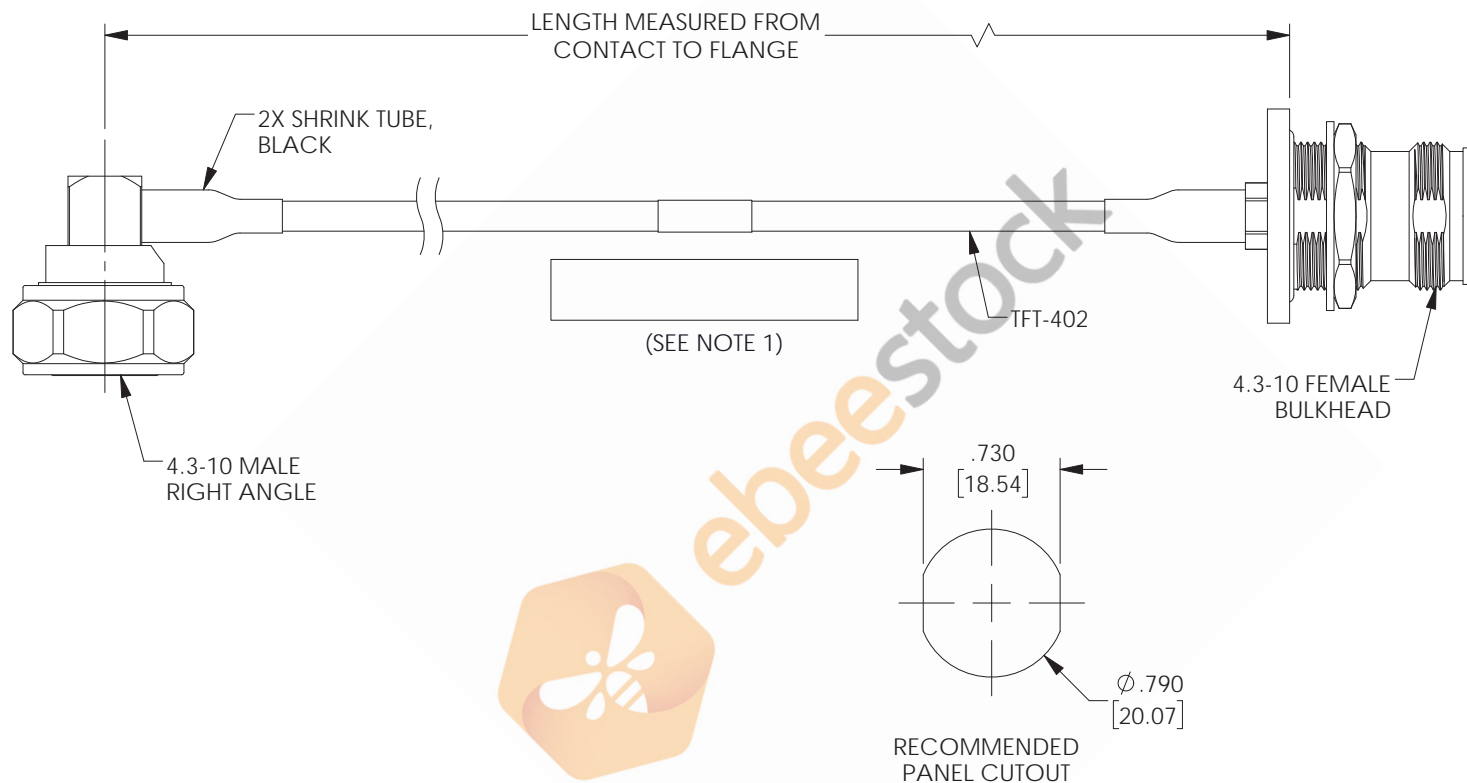

4.3-10 Male Right Angle to 4.3-10 Female Bulkhead Low PIM Cable 12 Inch Length Using TFT-402 Coax Using Times Microwave Components

REVISIONS			
REV.	DESCRIPTION	DATE	APPROVED
A	INITIAL RELEASE	04/08/2021	SELLIS

NOTES:

1. CABLES 36" AND UNDER HAVE 1 LABEL CENTERED. CABLES OVER 36" HAVE 2 LABELS, ONE AT EACH END 6.0" FROM THE FRONT OF THE CONNECTOR.

THESE COMMODITIES, TECHNOLOGY OR SOFTWARE WERE EXPORTED FROM THE UNITED STATES IN ACCORDANCE WITH THE EXPORT ADMINISTRATION REGULATIONS. DIVERSION CONTRARY TO U.S. LAW PROHIBITED.

UNLESS OTHERWISE SPECIFIED LEADING DIMENSIONS ARE INCHES DIMENSIONS IN [] ARE MILLIMETERS

TOLERANCES:
 .X = ± .2 [.508] FRACTIONS ± 1/32
 .XX = ± .02 [.51] ANGLES ± 1°
 .XXX = ± .005 [.13]

CABLE LENGTH (L) TOLERANCES:
 L ≤ 12 [305] = +1 [25] / -0
 12 [305] < L ≤ 60 [1524] = +2 [51] / -0
 60 [1524] < L ≤ 120 [3048] = +4 [102] / -0
 120 [3048] < L ≤ 300 [7620] = +6 [152] / -0
 300 [7620] < L = +5%L / -0

THIRD-ANGLE PROJECTION

THE INFORMATION AND DESIGN IN THIS DOCUMENT IS THE PROPERTY OF EBEESTOCK CORPORATION ALL RIGHTS RESERVED.

SHEET 1 OF 1

SCALE N/A

SIZE	CAGE CODE	DRAWN BY	ITEM NO.	REV
A	53919	DFRISIELLO	ET15298	A