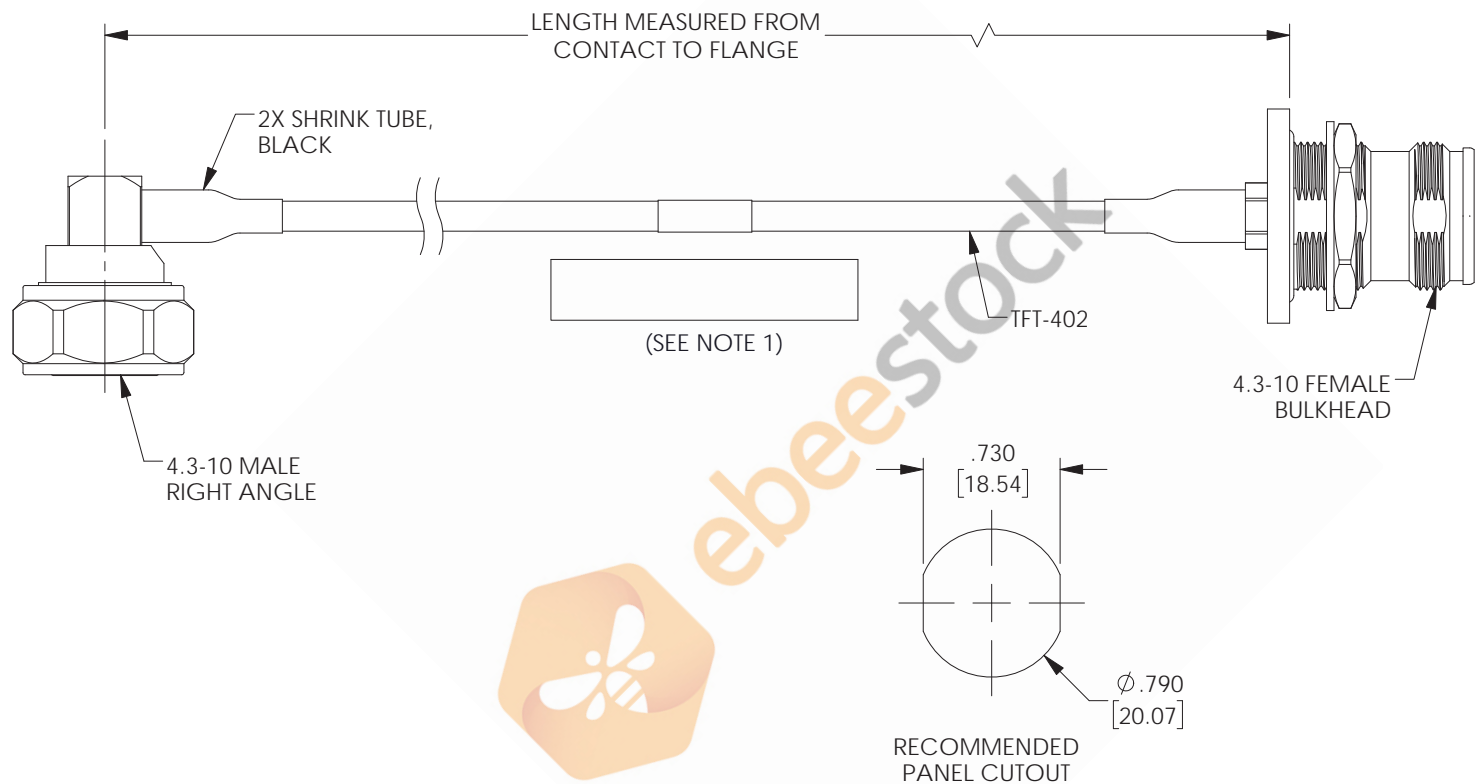

4.3-10 Male Right Angle to 4.3-10 Female Bulkhead Low PIM Cable 24 Inch Length Using TFT-402 Coax Using Times Microwave Components

REVISIONS			
REV.	DESCRIPTION	DATE	APPROVED
A	INITIAL RELEASE	04/08/2021	SELLIS

NOTES:

1. CABLES 36" AND UNDER HAVE 1 LABEL CENTERED. CABLES OVER 36" HAVE 2 LABELS, ONE AT EACH END 6.0" FROM THE FRONT OF THE CONNECTOR.

THESE COMMODITIES, TECHNOLOGY OR SOFTWARE WERE EXPORTED FROM THE UNITED STATES IN ACCORDANCE WITH THE EXPORT ADMINISTRATION REGULATIONS. DIVERSION CONTRARY TO U.S. LAW PROHIBITED.

UNLESS OTHERWISE SPECIFIED LEADING DIMENSIONS ARE INCHES DIMENSIONS IN [] ARE MILLIMETERS

TOLERANCES:

.X = ± .2 [5.08]	FRACTIONS ± 1/32
.XX = ± .02 [.51]	ANGLES ± 1°
.XXX = ± .005 [.13]	

CABLE LENGTH (L) TOLERANCES:

L ≤ 12 [305] = +1 [25] / -0
12 [305] < L ≤ 60 [1524] = +2 [51] / -0
60 [1524] < L ≤ 120 [3048] = +4 [102] / -0
120 [3048] < L ≤ 300 [7620] = +6 [152] / -0
300 [7620] < L = +5%L / -0

ALL DIMENSIONS SHOWN ARE FOR REFERENCE ONLY.