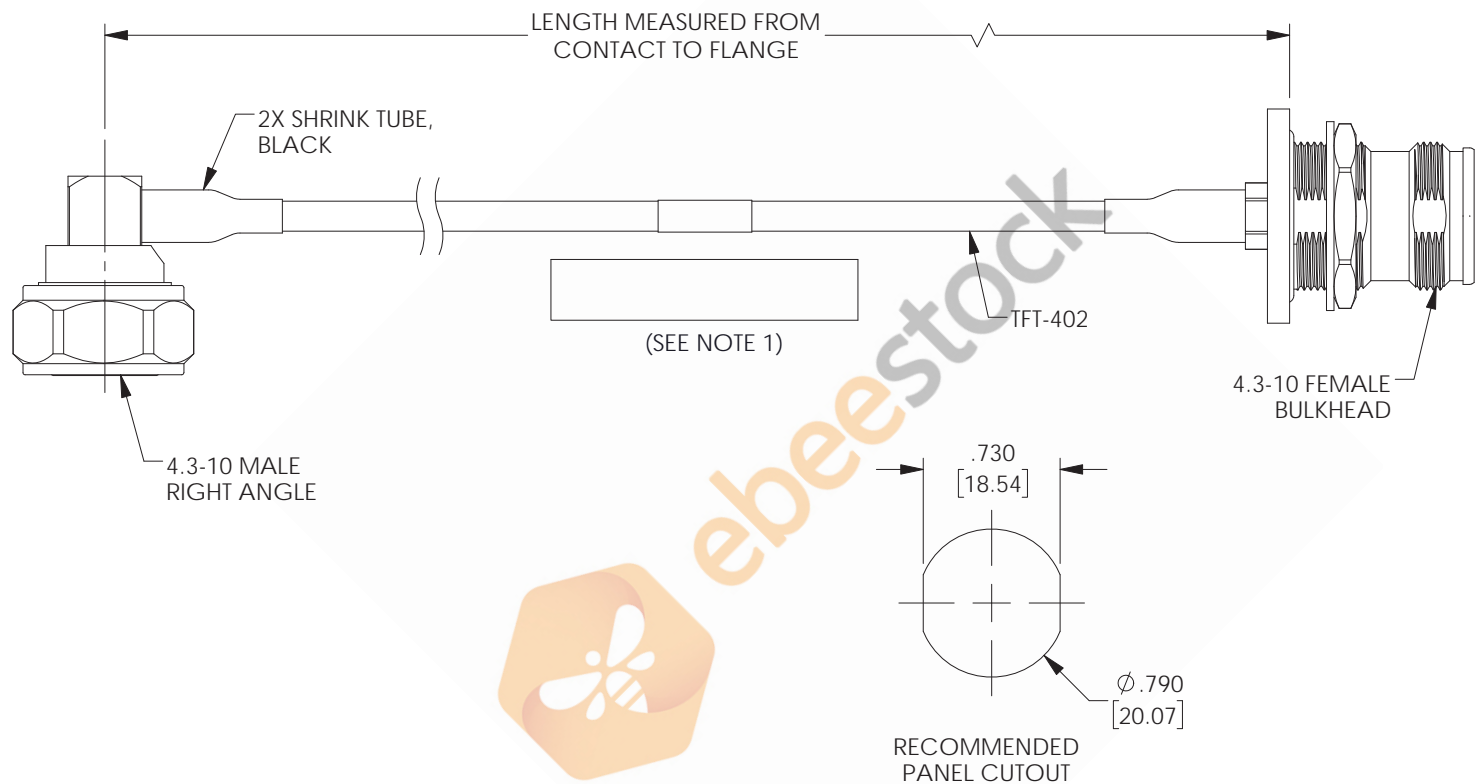

# 4.3-10 Male Right Angle to 4.3-10 Female Bulkhead Low PIM Cable 36 Inch Length Using TFT-402 Coax Using Times Microwave Components

REVISIONS			
REV.	DESCRIPTION	DATE	APPROVED
A	INITIAL RELEASE	04/08/2021	SELLIS

**NOTES:**

1. CABLES 36" AND UNDER HAVE 1 LABEL CENTERED. CABLES OVER 36" HAVE 2 LABELS, ONE AT EACH END 6.0" FROM THE FRONT OF THE CONNECTOR.

THESE COMMODITIES, TECHNOLOGY OR SOFTWARE WERE EXPORTED FROM THE UNITED STATES IN ACCORDANCE WITH THE EXPORT ADMINISTRATION REGULATIONS. DIVERSION CONTRARY TO U.S. LAW PROHIBITED.

UNLESS OTHERWISE SPECIFIED LEADING DIMENSIONS ARE INCHES DIMENSIONS IN [ ] ARE MILLIMETERS

**TOLERANCES:**

.X = ± .2 [ 5.08]	FRACTIONS ± 1/32
.XX = ± .02 [ .51]	ANGLES ± 1°
.XXX = ± .005 [ .13]	

**CABLE LENGTH (L) TOLERANCES:**

L ≤ 12 [305] = +1 [25] / -0
12 [305] < L ≤ 60 [1524] = +2 [51] / -0
60 [1524] < L ≤ 120 [3048] = +4 [102] / -0
120 [3048] < L ≤ 300 [7620] = +6 [152] / -0
300 [7620] < L = +5%L / -0

ALL DIMENSIONS SHOWN ARE FOR REFERENCE ONLY.