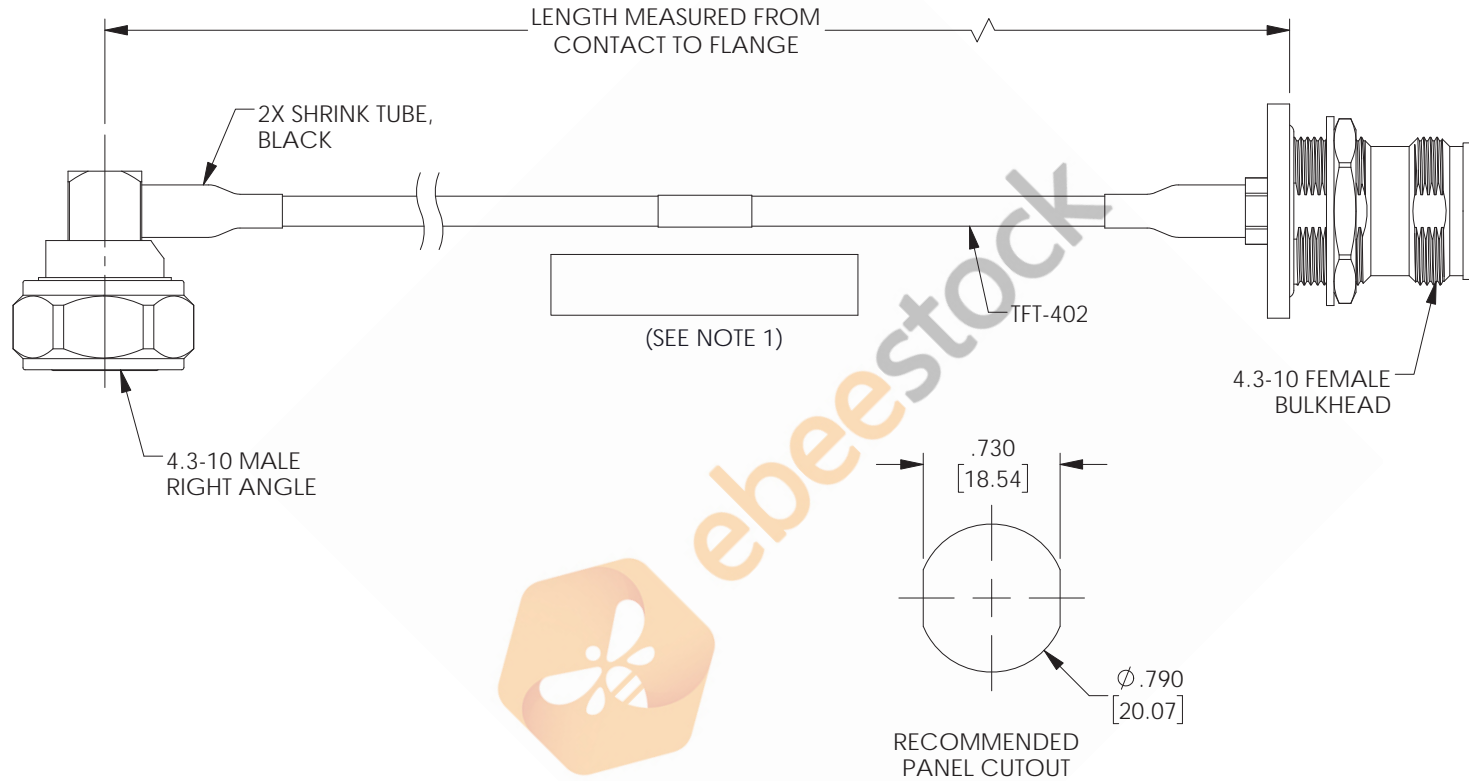

# 4.3-10 Male Right Angle to 4.3-10 Female Bulkhead Low PIM Cable 48 Inch Length Using TFT-402 Coax Using Times Microwave Components

REVISIONS			
REV.	DESCRIPTION	DATE	APPROVED
A	INITIAL RELEASE	04/08/2021	SELLIS

**NOTES:**

1. CABLES 36" AND UNDER HAVE 1 LABEL CENTERED. CABLES OVER 36" HAVE 2 LABELS, ONE AT EACH END 6.0" FROM THE FRONT OF THE CONNECTOR.

THESE COMMODITIES, TECHNOLOGY OR SOFTWARE WERE EXPORTED FROM THE UNITED STATES IN ACCORDANCE WITH THE EXPORT ADMINISTRATION REGULATIONS. DIVERSION CONTRARY TO U.S. LAW PROHIBITED.

UNLESS OTHERWISE SPECIFIED LEADING DIMENSIONS ARE INCHES DIMENSIONS IN [ ] ARE MILLIMETERS

**TOLERANCES:**

.X = ± .2 [5.08]	FRACTIONS ± 1/32
.XX = ± .02 [ .51]	ANGLES ± 1°
.XXX = ± .005 [ .13]	

**CABLE LENGTH (L) TOLERANCES:**

L ≤ 12 [305] = +1 [25] / -0
12 [305] < L ≤ 60 [1524] = +2 [51] / -0
60 [1524] < L ≤ 120 [3048] = +4 [102] / -0
120 [3048] < L ≤ 300 [7620] = +6 [152] / -0
300 [7620] < L = +5%L / -0

ALL DIMENSIONS SHOWN ARE FOR REFERENCE ONLY.