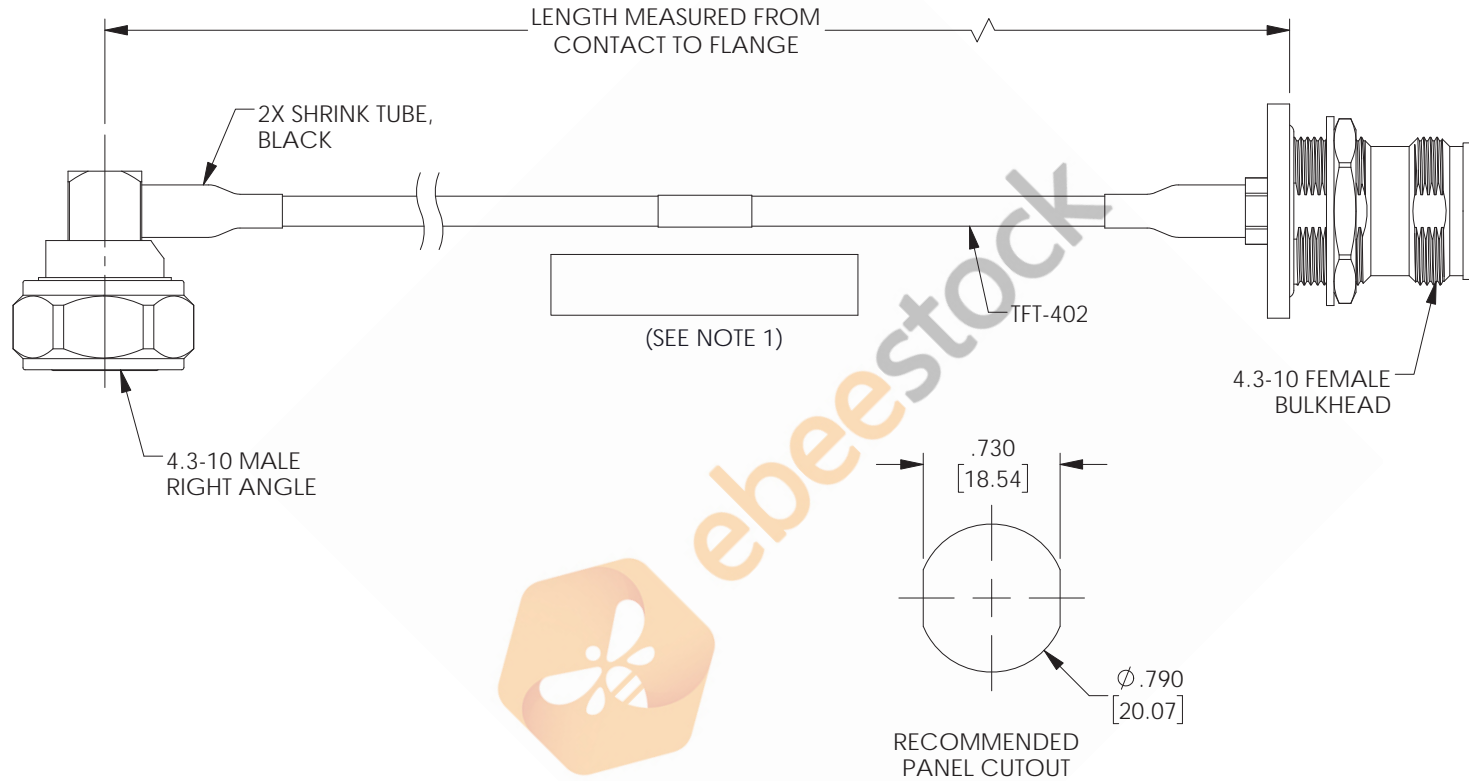

# 4.3-10 Male Right Angle to 4.3-10 Female Bulkhead Low PIM Cable 60 Inch Length Using TFT-402 Coax Using Times Microwave Components

| REVISIONS |                 |            |          |
|-----------|-----------------|------------|----------|
| REV.      | DESCRIPTION     | DATE       | APPROVED |
| A         | INITIAL RELEASE | 04/08/2021 | SELLIS   |

**NOTES:**

1. CABLES 36" AND UNDER HAVE 1 LABEL CENTERED. CABLES OVER 36" HAVE 2 LABELS, ONE AT EACH END 6.0" FROM THE FRONT OF THE CONNECTOR.

THESE COMMODITIES, TECHNOLOGY OR SOFTWARE WERE EXPORTED FROM THE UNITED STATES IN ACCORDANCE WITH THE EXPORT ADMINISTRATION REGULATIONS. DIVERSION CONTRARY TO U.S. LAW PROHIBITED.