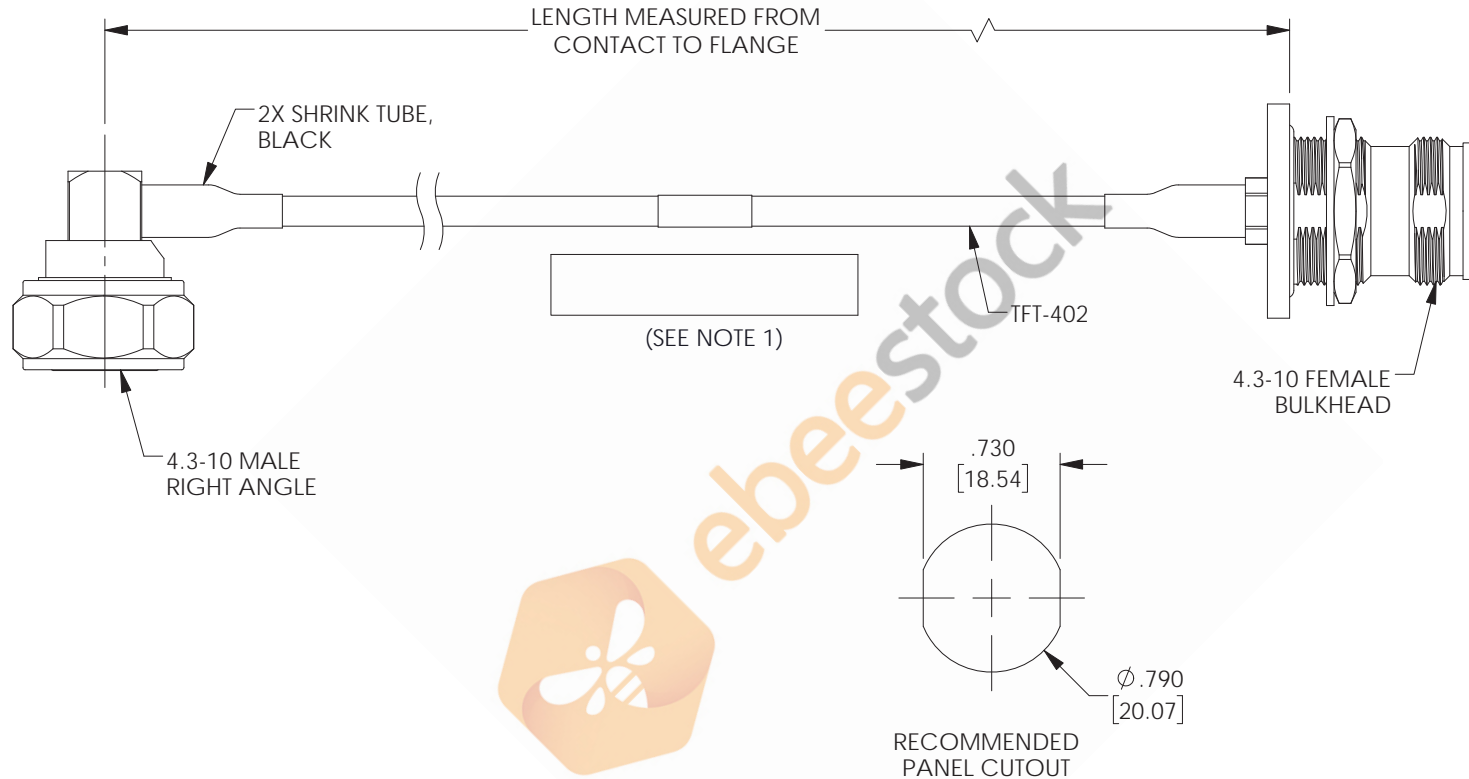

4.3-10 Male Right Angle to 4.3-10 Female Bulkhead Low PIM Cable 50 CM Length Using TFT-402 Coax Using Times Microwave Components

REVISIONS			
REV.	DESCRIPTION	DATE	APPROVED
A	INITIAL RELEASE	04/08/2021	SELLIS

NOTES:

1. CABLES 36" AND UNDER HAVE 1 LABEL CENTERED. CABLES OVER 36" HAVE 2 LABELS, ONE AT EACH END 6.0" FROM THE FRONT OF THE CONNECTOR.

THESE COMMODITIES, TECHNOLOGY OR SOFTWARE WERE EXPORTED FROM THE UNITED STATES IN ACCORDANCE WITH THE EXPORT ADMINISTRATION REGULATIONS. DIVERSION CONTRARY TO U.S. LAW PROHIBITED.

UNLESS OTHERWISE SPECIFIED LEADING DIMENSIONS ARE INCHES DIMENSIONS IN [] ARE MILLIMETERS

TOLERANCES:

.X = ± .2 [5.08]	FRACTIONS ± 1/32
.XX = ± .02 [.51]	ANGLES ± 1°
.XXX = ± .005 [.13]	

CABLE LENGTH (L) TOLERANCES:

L ≤ 12 [305] = +1 [25] / -0
12 [305] < L ≤ 60 [1524] = +2 [51] / -0
60 [1524] < L ≤ 120 [3048] = +4 [102] / -0
120 [3048] < L ≤ 300 [7620] = +6 [152] / -0
300 [7620] < L = +5%L / -0

ALL DIMENSIONS SHOWN ARE FOR REFERENCE ONLY.