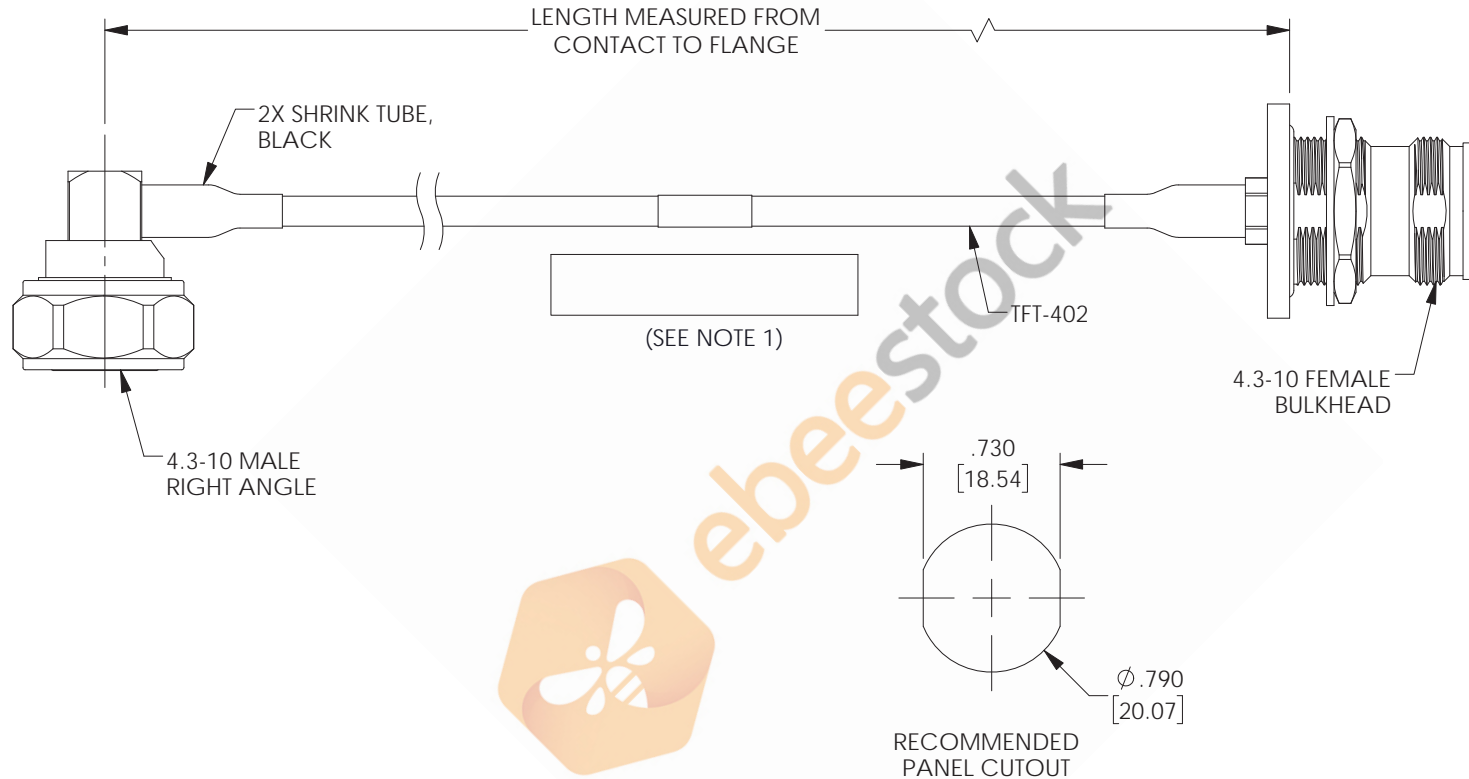

4.3-10 Male Right Angle to 4.3-10 Female Bulkhead Low PIM Cable 100 CM Length Using TFT-402 Coax Using Times Microwave Components

REVISIONS			
REV.	DESCRIPTION	DATE	APPROVED
A	INITIAL RELEASE	04/08/2021	SELLIS

NOTES:

1. CABLES 36" AND UNDER HAVE 1 LABEL CENTERED. CABLES OVER 36" HAVE 2 LABELS, ONE AT EACH END 6.0" FROM THE FRONT OF THE CONNECTOR.

THESE COMMODITIES, TECHNOLOGY OR SOFTWARE WERE EXPORTED FROM THE UNITED STATES IN ACCORDANCE WITH THE EXPORT ADMINISTRATION REGULATIONS. DIVERSION CONTRARY TO U.S. LAW PROHIBITED.

UNLESS OTHERWISE SPECIFIED LEADING DIMENSIONS ARE INCHES DIMENSIONS IN [] ARE MILLIMETERS

TOLERANCES:

.X = ± .2 [5.08]	FRACTIONS ± 1/32
.XX = ± .02 [.51]	ANGLES ± 1°
.XXX = ± .005 [.13]	

CABLE LENGTH (L) TOLERANCES:

L ≤ 12 [305] = +1 [25] / -0
12 [305] < L ≤ 60 [1524] = +2 [51] / -0
60 [1524] < L ≤ 120 [3048] = +4 [102] / -0
120 [3048] < L ≤ 300 [7620] = +6 [152] / -0
300 [7620] < L = +5%L / -0

ALL DIMENSIONS SHOWN ARE FOR REFERENCE ONLY.